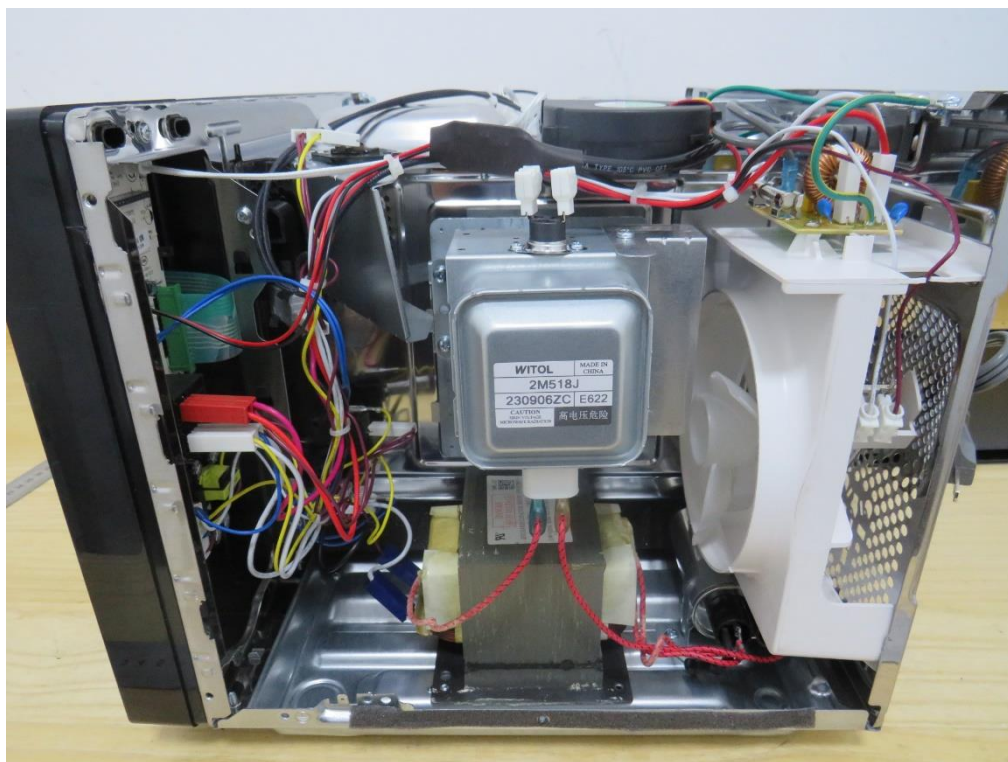

Internal

WITOL

MADE IN
CHINA

2M518J

230906ZC

E622

CAUTION
HIGH VOLTAGE
MICROWAVE RADIATION

高电压危险