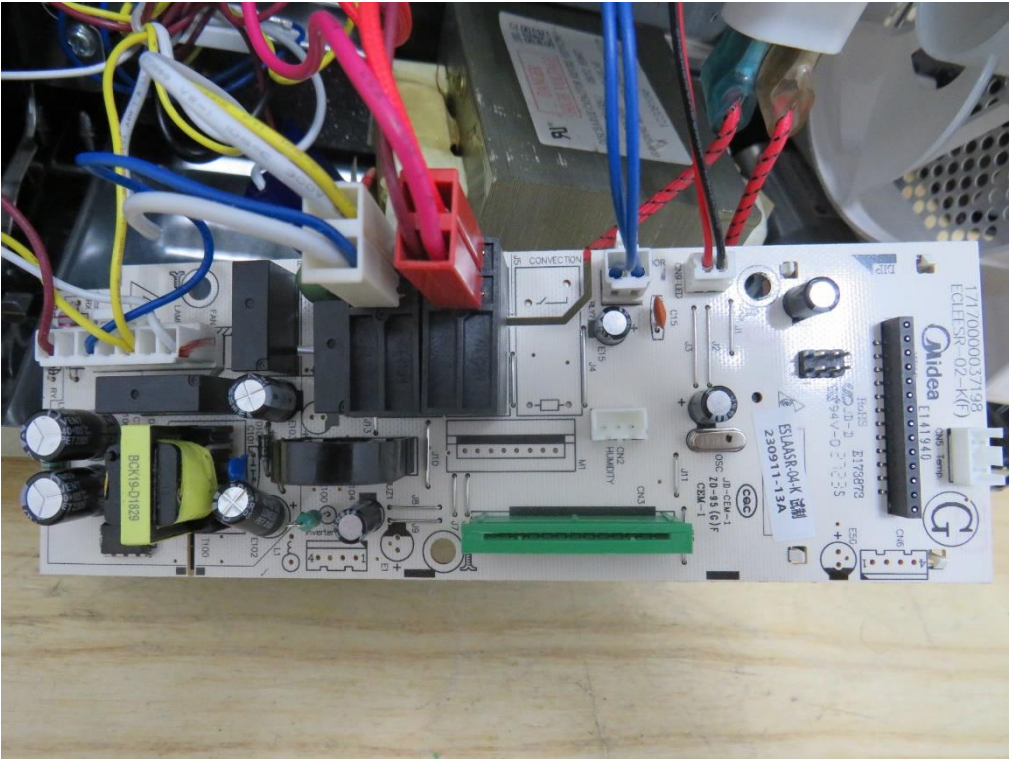

Internal

WITOL

MADE IN
CHINA

2M518J

230906ZC

E622

CAUTION
HIGH VOLTAGE
MICROWAVE RADIATION

高电压危险