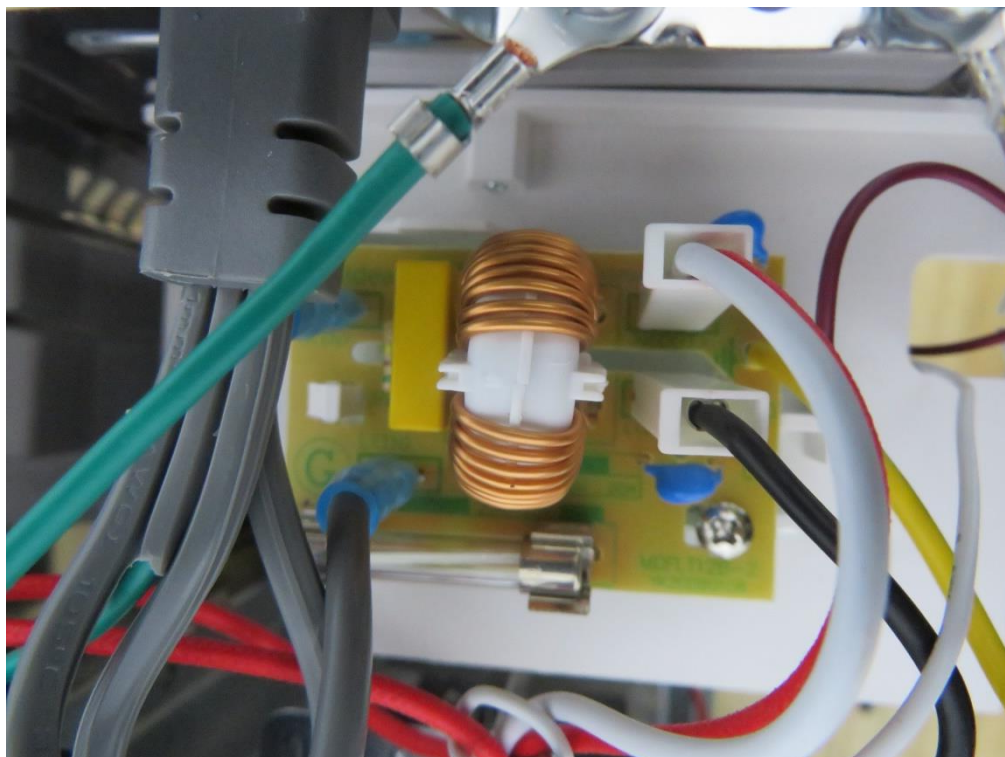

Internal

WITOL

MADE IN
CHINA

2M518J

230906ZC

E622

CAUTION
HIGH VOLTAGE
MICROWAVE RADIATION

高电压危险