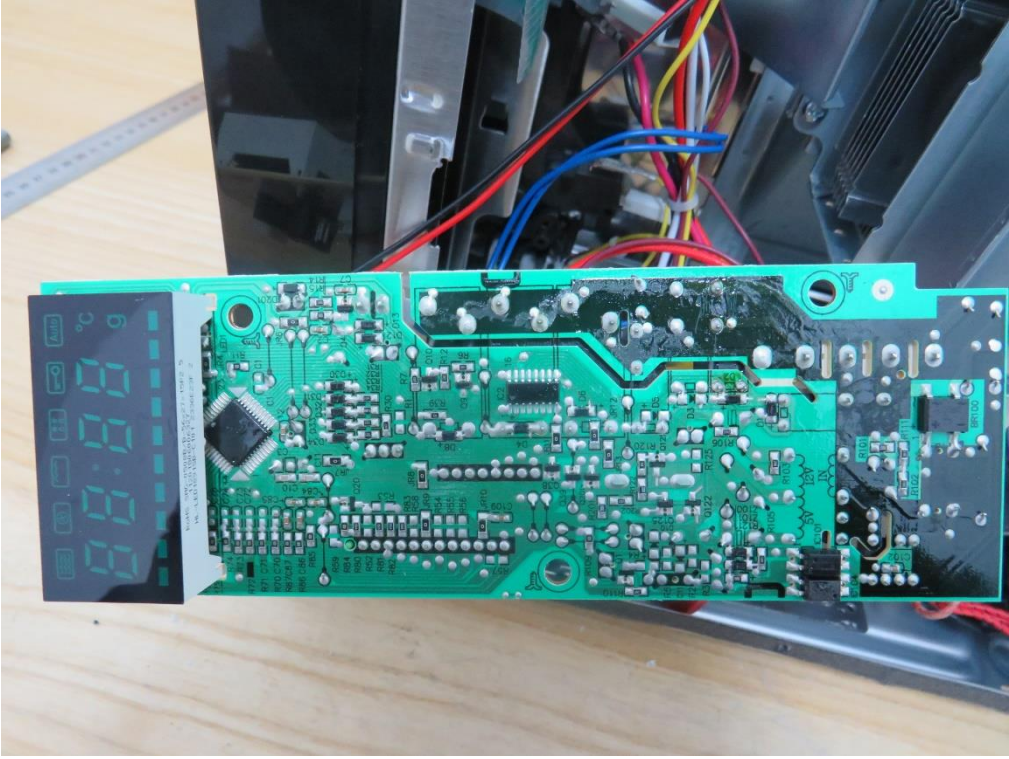

Internal

WITOL

MADE IN
CHINA

2M518J

230906ZC

E622

CAUTION
HIGH VOLTAGE
MICROWAVE RADIATION

高电压危险