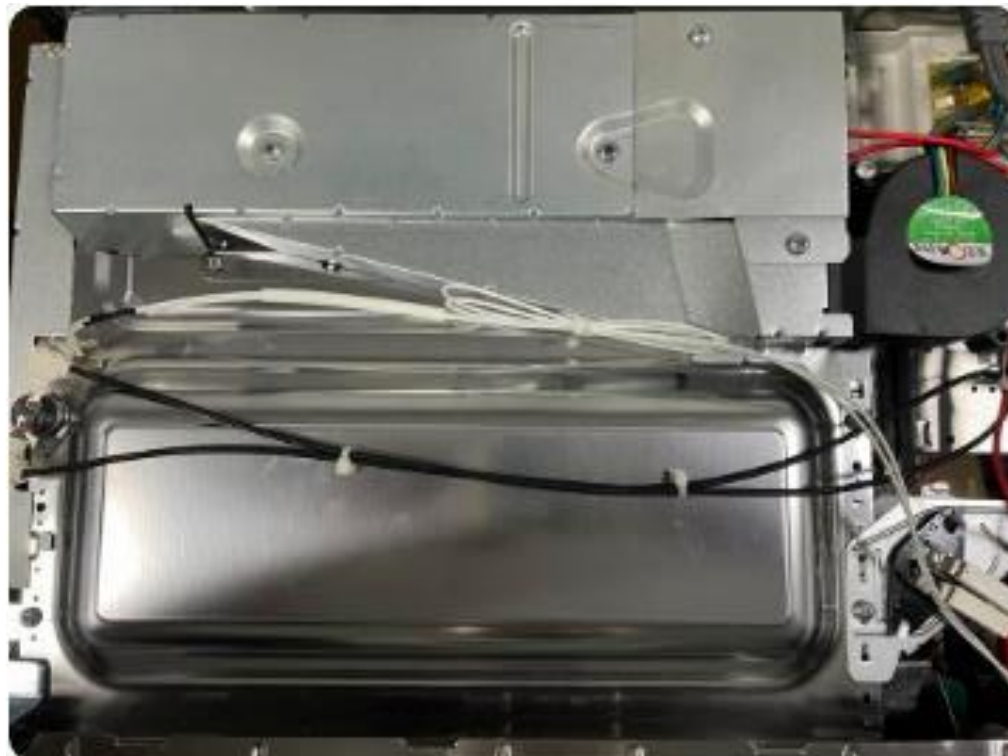

Internal

WITOL

MADE IN
CHINA

2M518J

230906ZC

E622

CAUTION
HIGH VOLTAGE
MICROWAVE RADIATION

高电压危险