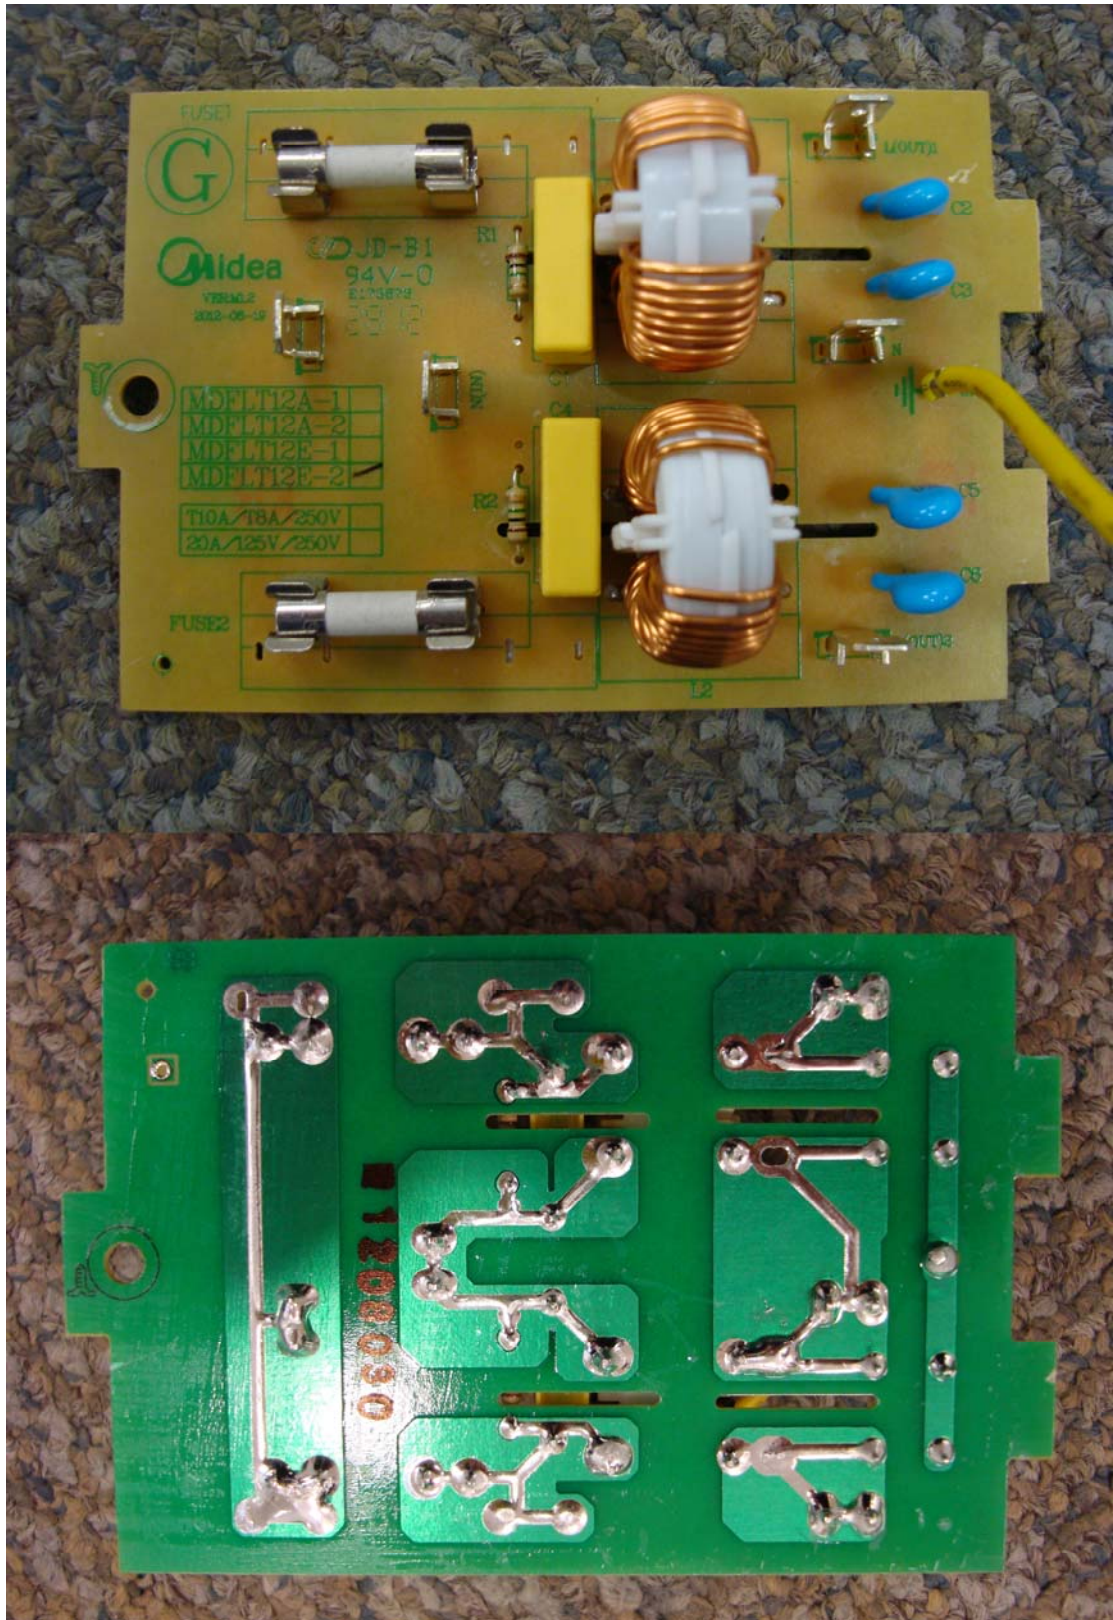

## Internal photos

**EUT model: EMB34GTQ-S**

**EUT- Inside View**

**Magnetron View**

**Motherboard top view**

**Motherboard bottom view**

Power Filter Board View