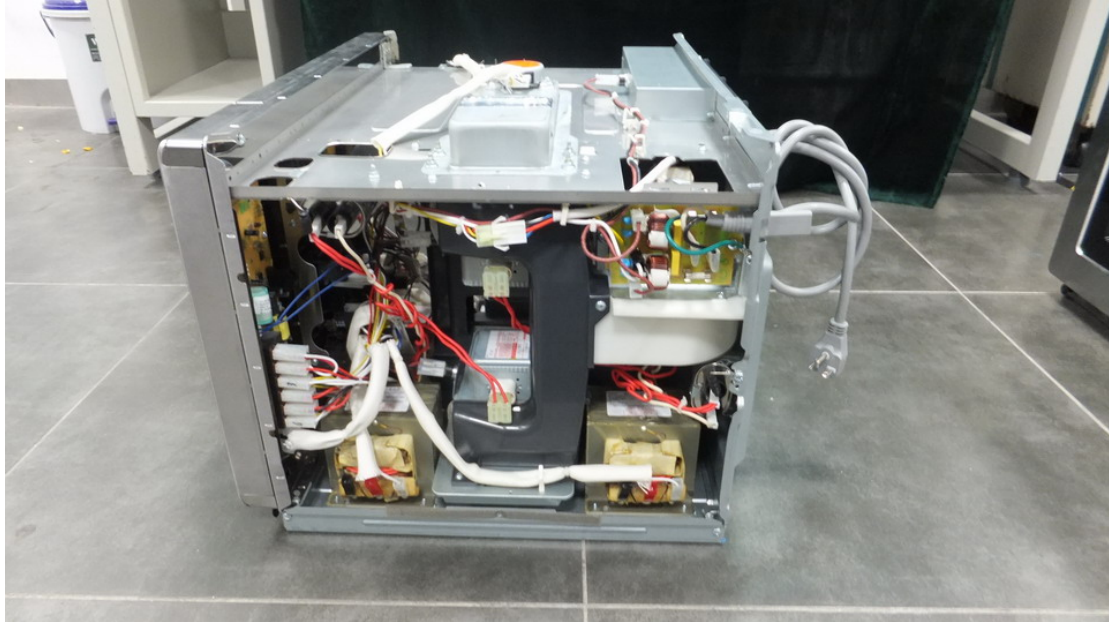

## Internal photos

**EUT model: EMB34GTQ-S**

**EUT- Inside View**

**Magnetron View**

**Motherboard top view**

**Motherboard bottom view**

Power Filter Board View