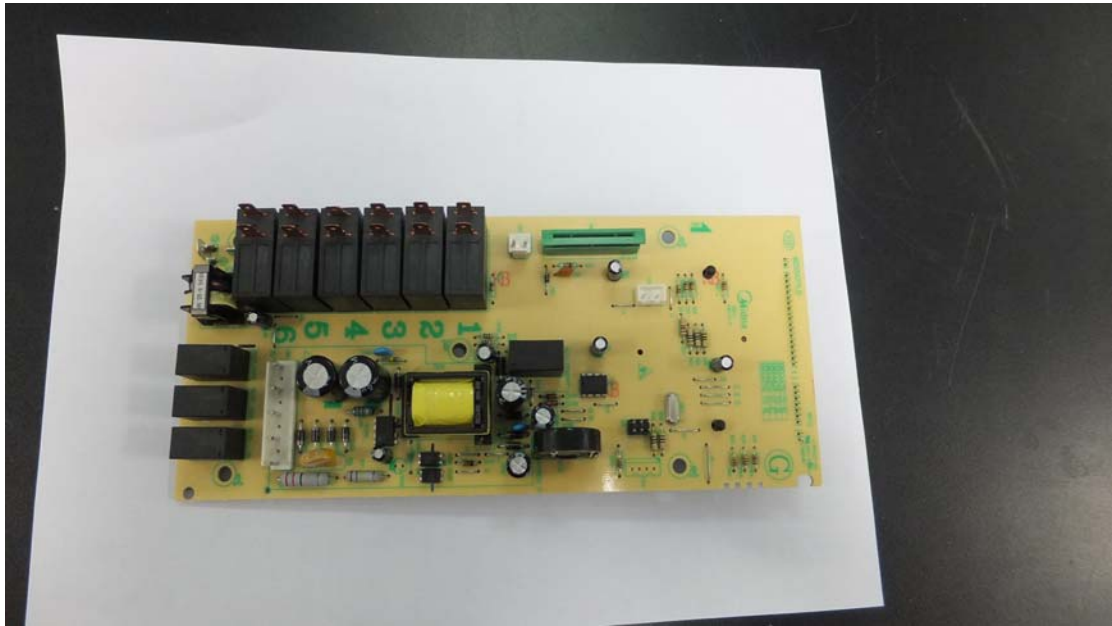

## Internal photos

**EUT model: EMB34GTQ-S**

**EUT- Inside View**

**Magnetron View**

**Motherboard top view**

**Motherboard bottom view**

Power Filter Board View