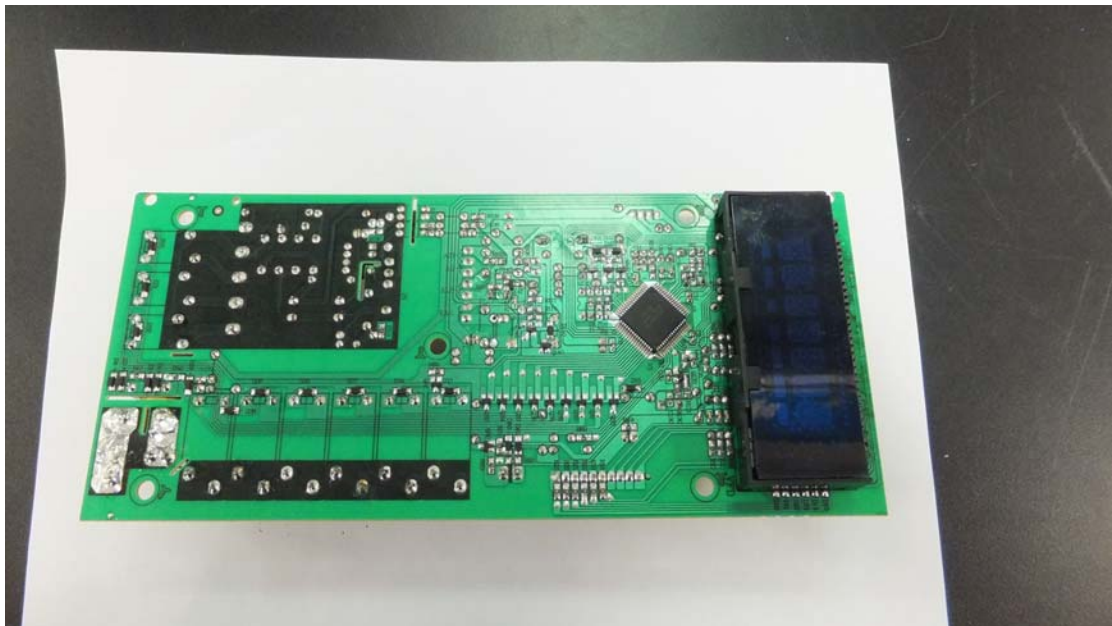

## Internal photos

**EUT model: EMB34GTQ-S**

**EUT- Inside View**

**Magnetron View**

**Motherboard top view**

**Motherboard bottom view**

Power Filter Board View