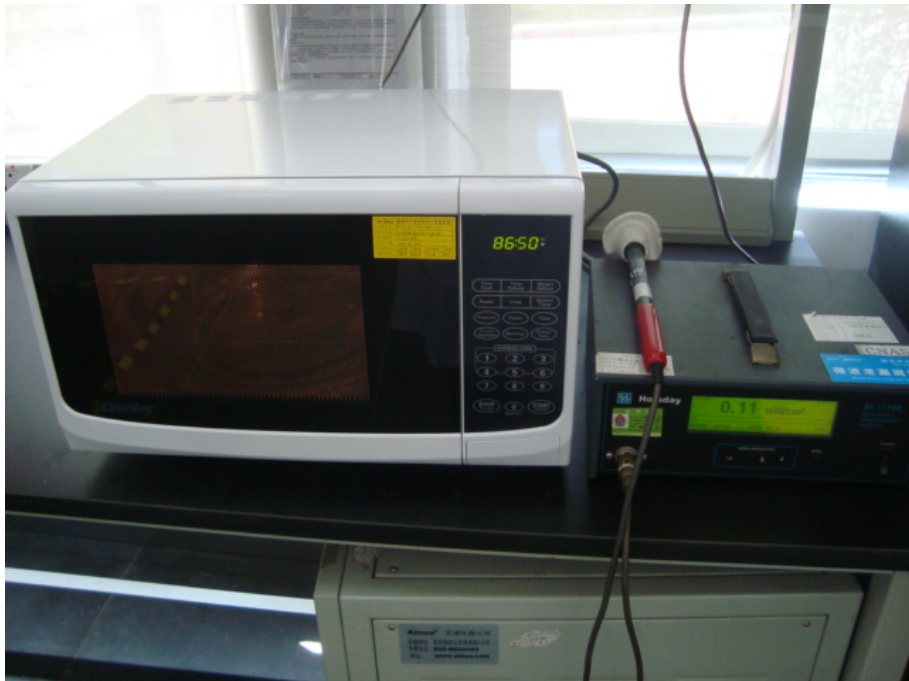

EUT Test Set-up Photos

Conducted Emission Test Set-up

Radiated Emission Test Set-up (30~1000MHz)

Radiated Emission Test Set-up (1~25GHz)

Radiation Hazard Test Set-up:

Input Power Test Set-Up :

RF Output Power Test Set-Up :