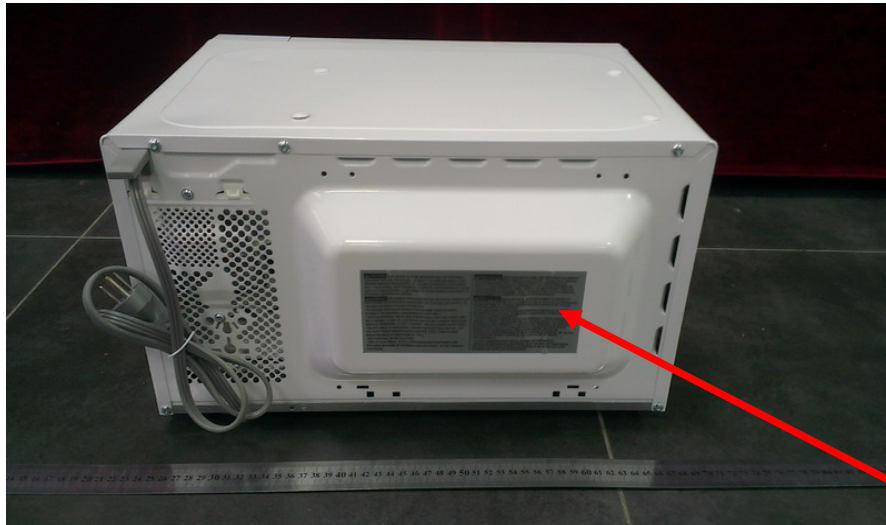

SIZE:160X50mm

	
Model/Modelo: EM720DYY	FCC ID:V68EM720DXX
Household Microwave Oven	Guangdong Midea Microwave & Electrical Appliances Mfg. Co.,Ltd.
(Not for commercial use)	Four à micro-ondes familial (non destiné à l'usage commercial)
Input 120V~60Hz, Single Phase 1050W	Alimentation 120V~60Hz, monophasé 1050W
Output 700W, 2450MHz	Puissance 700W, 2450MHz
Serial No./ N°de serie:	Made in Shunde China / Fabricado en Shunde-China
Manufacture Date / Date de fabrication:	THIS DEVICE COMPLIES WITH DHHS RADIATION PERFORMANCE STANDARDS 21 CFR SUBCHAPTER J.