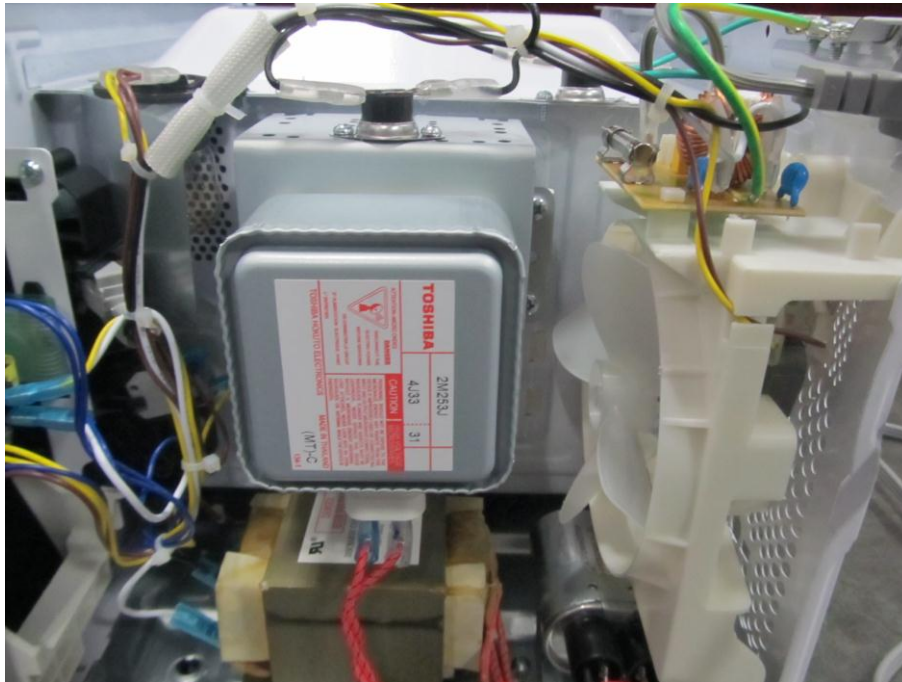

EUT Internal Photos for Model EM720CNN-PM

EUT Uncovered View#1

EUT Uncovered View #2

Magnetron Front View

Mother board #1 - Top View(Touch pad)

Mother board #1- Bottom View(Touch pad)

Mother board #2 - Top View(Thin film keyboard)

Mother board #2- Bottom View(Thin film keyboard)

Power Filter Board -Top View

Power Filter Board -Bottom View