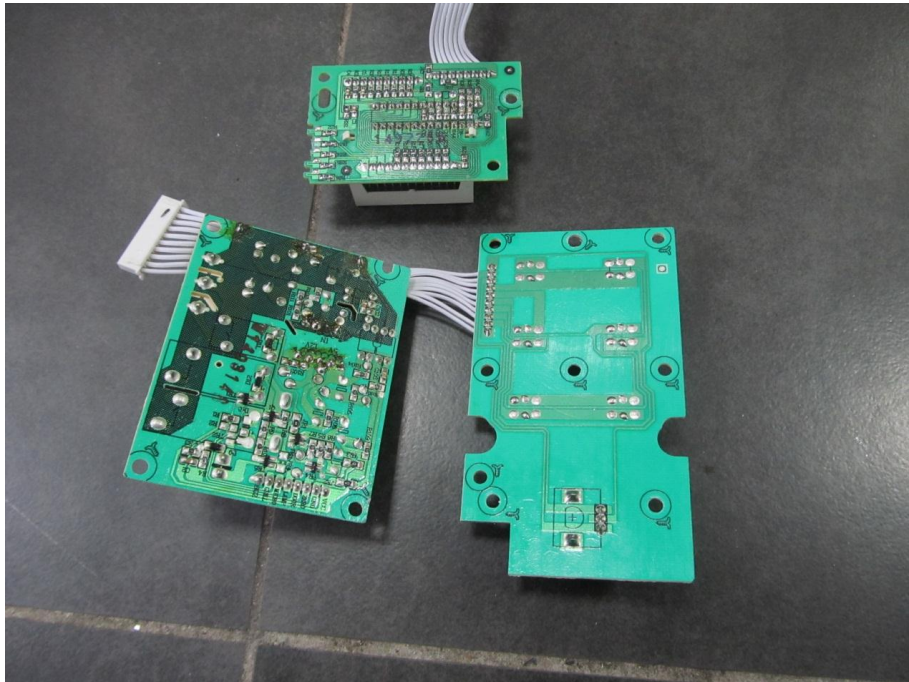

EUT Internal Photos for Model EM720CNN-PM

EUT Uncovered View#1

EUT Uncovered View #2

Magnetron Front View

Mother board #1 - Top View(Touch pad)

Mother board #1- Bottom View(Touch pad)

Mother board #2 - Top View(Thin film keyboard)

Mother board #2- Bottom View(Thin film keyboard)

Power Filter Board -Top View

Power Filter Board -Bottom View