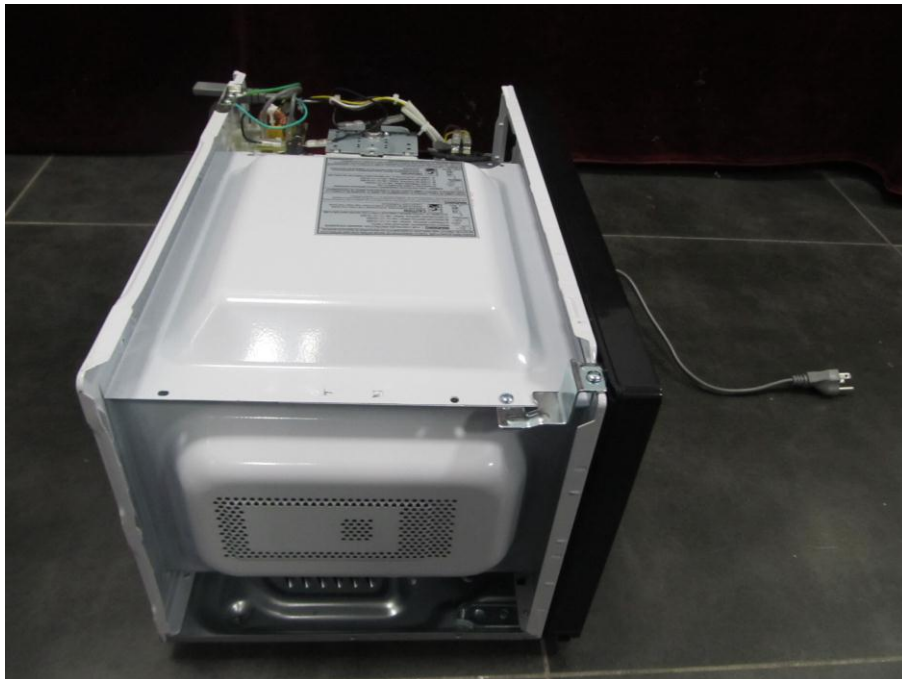

EUT Internal Photos for Model EM720CNN-PM

EUT Uncovered View#1

EUT Uncovered View #2

Magnetron Front View

Mother board #1 - Top View(Touch pad)

Mother board #1- Bottom View(Touch pad)

Mother board #2 - Top View(Thin film keyboard)

Mother board #2- Bottom View(Thin film keyboard)

Power Filter Board -Top View

Power Filter Board -Bottom View