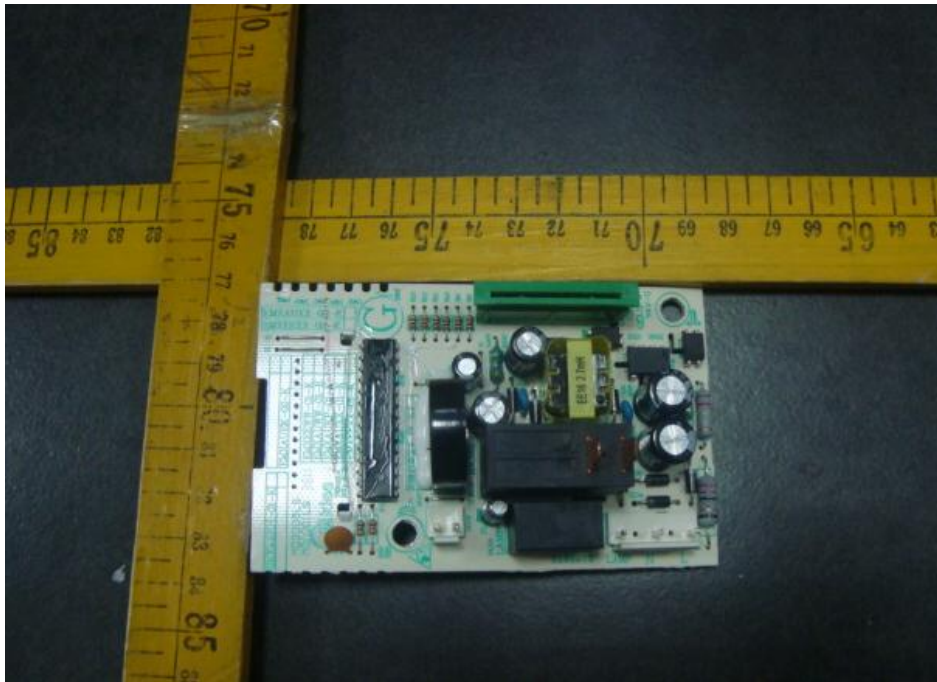

EUT Internal Photos for Model EM720CNN-PM

EUT Uncovered View#1

EUT Uncovered View #2

Magnetron Front View

Mother board #1 - Top View(Touch pad)

Mother board #1- Bottom View(Touch pad)

Mother board #2 - Top View(Thin film keyboard)

Mother board #2- Bottom View(Thin film keyboard)

Power Filter Board -Top View

Power Filter Board -Bottom View