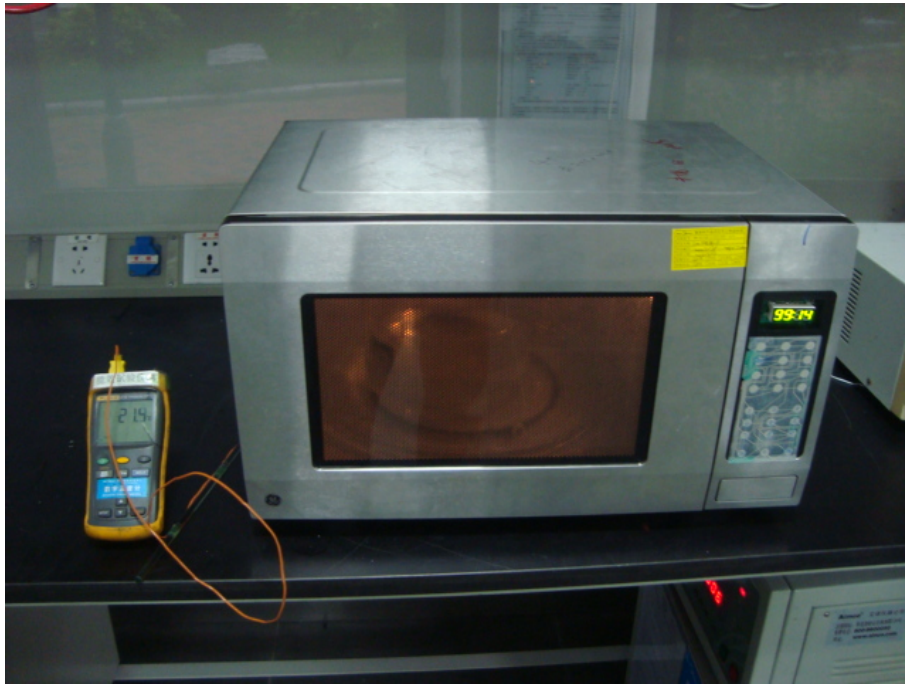

Test Set up Photos

Radiation Hazard Test Set-up

Input Power Test Set-Up

RF Output Power Test Set-Up

Operating Frequency Test Set-up

Conducted Emission Test Set-up:

Radiated Emission Test Set-up (30 -1,000MHz):

Radiated Emission Test Set-up (1-25GHz):