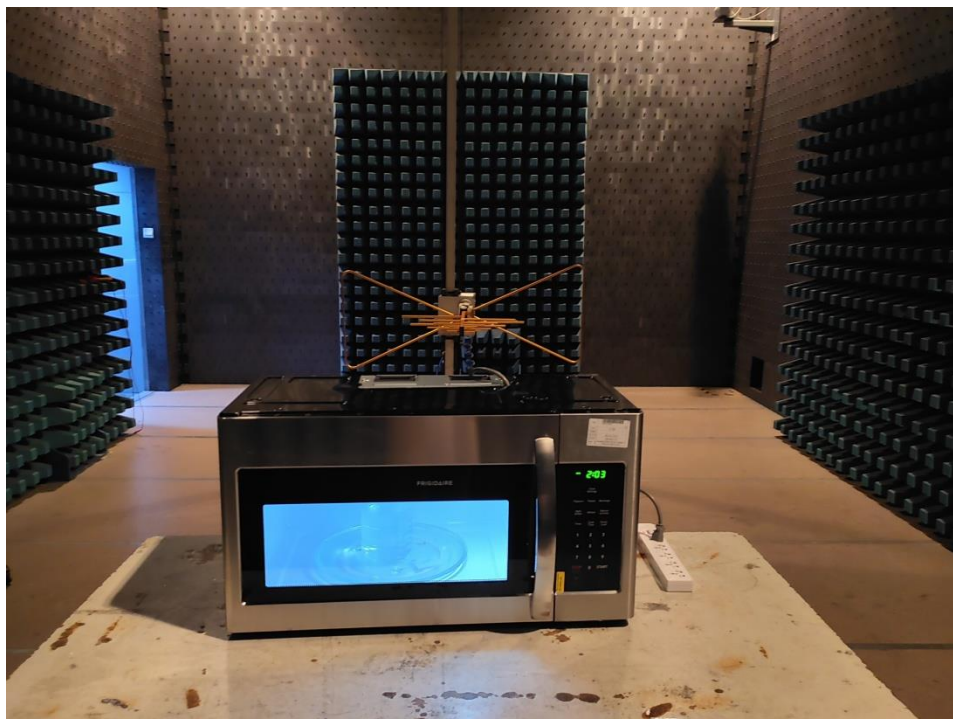

Test Set up photos:

Conducted Emission Test Set-up:

Radiated Emission Test Set-up (30 -1,000MHz):

Radiated Emission Test Set-up (1-25GHz):