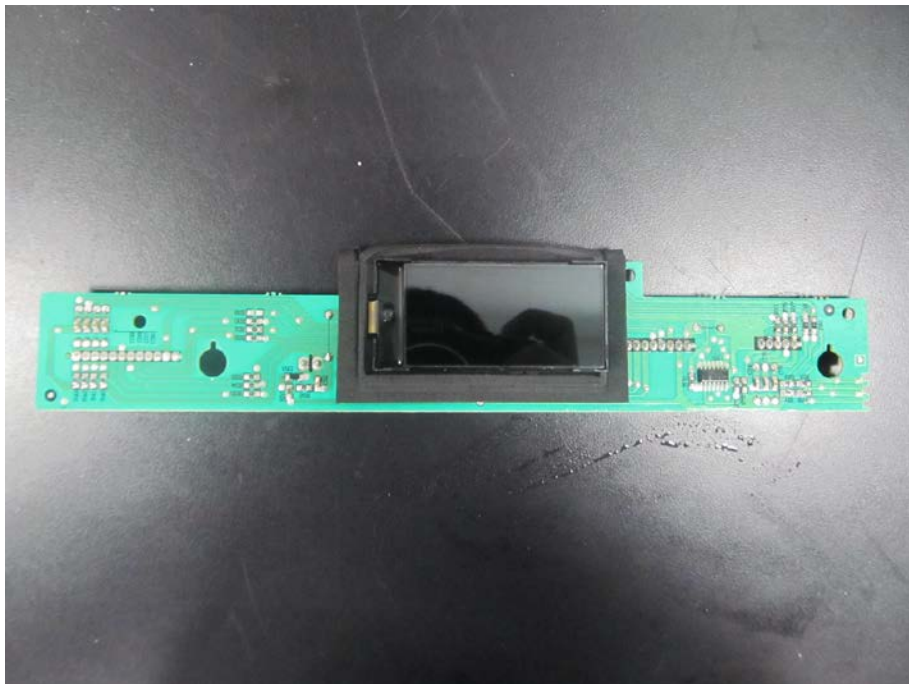

EUT Internal Photos for Model EM034DW1-P0H

EUT- Uncovered View 1

EUT- Uncovered View 2

EUT- Uncovered View 3

High-voltage Transformer view

Magnetron Front View

Power Filter Board- Top View

Power Filter Board- Bottom View

Power board(A) -Top view

Power board(A) -Bottom view

Displaying board(A) -Top view

Displaying board(A) -Bottom view

Power board(B) -Top view

Power board(B) -Bottom view

Displaying board(B) -Top view

Displaying board(B) -Bottom view

Motor driven board -Top view

Motor driven board -Bottom view