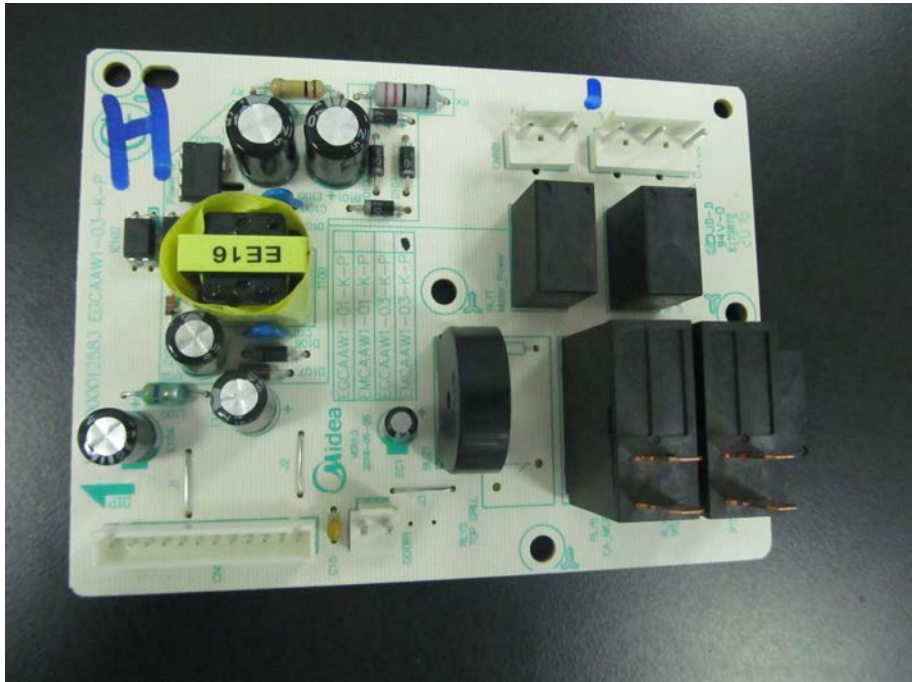

EUT Internal Photos for Model EM034DW1-P0H

EUT- Uncovered View 1

EUT- Uncovered View 2

EUT- Uncovered View 3

High-voltage Transformer view

Magnetron Front View

Power Filter Board- Top View

Power Filter Board- Bottom View

Power board(A) -Top view

Power board(A) -Bottom view

Displaying board(A) -Top view

Displaying board(A) -Bottom view

Power board(B) -Top view

Power board(B) -Bottom view

Displaying board(B) -Top view

Displaying board(B) -Bottom view