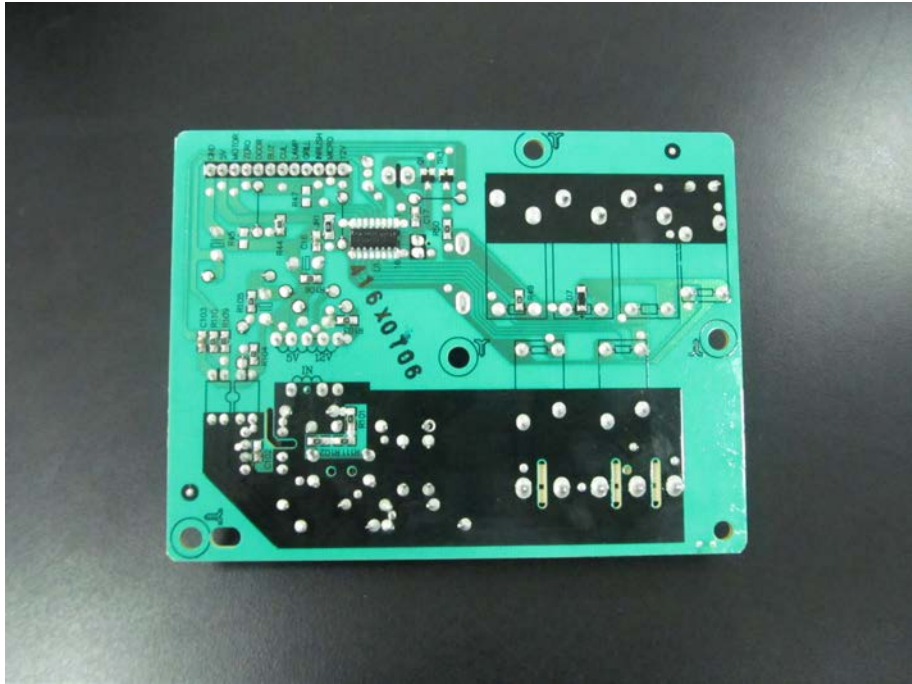

EUT Internal Photos for Model EM034DW1-P0H

EUT- Uncovered View 1

EUT- Uncovered View 2

EUT- Uncovered View 3

High-voltage Transformer view

Magnetron Front View

Power Filter Board- Top View

Power Filter Board- Bottom View

Power board(A) -Top view

Power board(A) -Bottom view

Displaying board(A) -Top view

Displaying board(A) -Bottom view

Power board(B) -Top view

Power board(B) -Bottom view

Displaying board(B) -Top view

Displaying board(B) -Bottom view

Motor driven board -Top view

Motor driven board -Bottom view