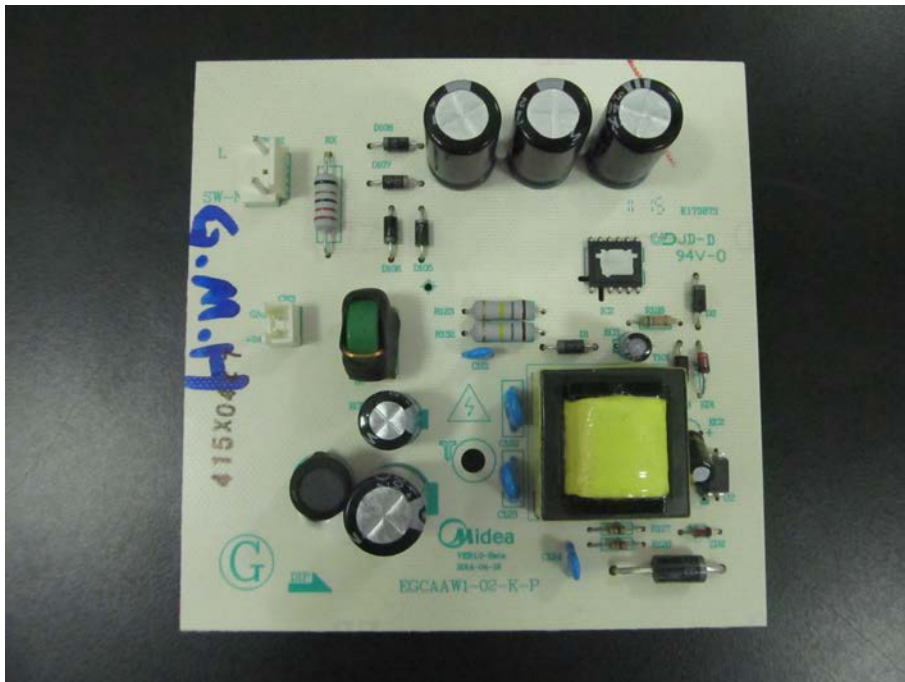

EUT Internal Photos for Model EM034DW1-P0H

EUT- Uncovered View 1

EUT- Uncovered View 2

EUT- Uncovered View 3

High-voltage Transformer view

Magnetron Front View

Power Filter Board- Top View

Power Filter Board- Bottom View

Power board(A) -Top view

Power board(A) -Bottom view

Displaying board(A) -Top view

Displaying board(A) -Bottom view

Power board(B) -Top view

Power board(B) -Bottom view

Displaying board(B) -Top view

Displaying board(B) -Bottom view

Motor driven board -Top view

Motor driven board -Bottom view