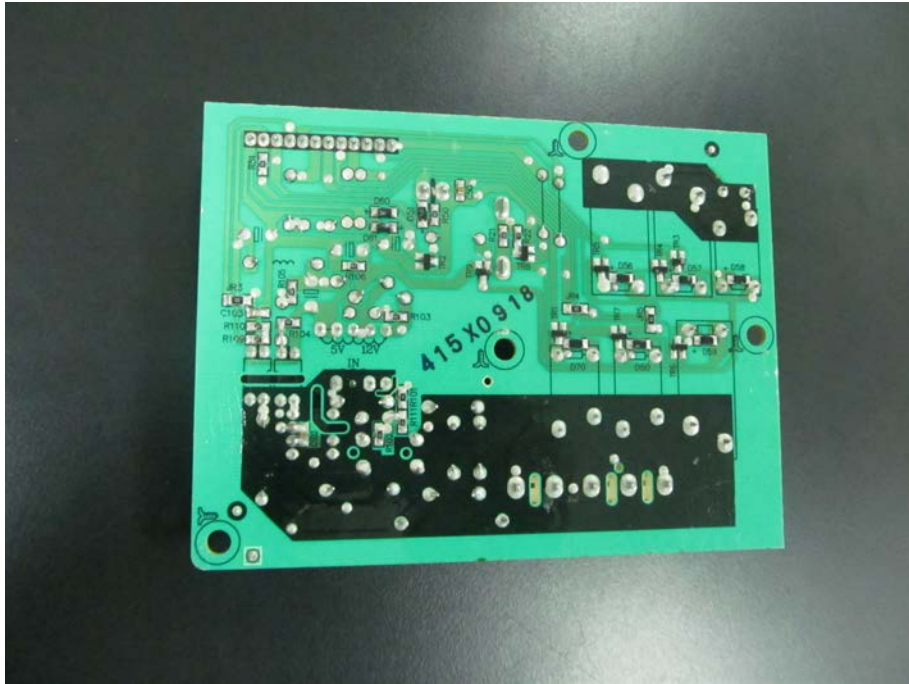

EUT Internal Photos for Model EM034DW1-P0H

EUT- Uncovered View 1

EUT- Uncovered View 2

EUT- Uncovered View 3

High-voltage Transformer view

Magnetron Front View

Power Filter Board- Top View

Power Filter Board- Bottom View

Power board(A) -Top view

Power board(A) -Bottom view

Displaying board(A) -Top view

Displaying board(A) -Bottom view

Power board(B) -Top view

Power board(B) -Bottom view

Displaying board(B) -Top view

Displaying board(B) -Bottom view

Motor driven board -Top view

Motor driven board -Bottom view