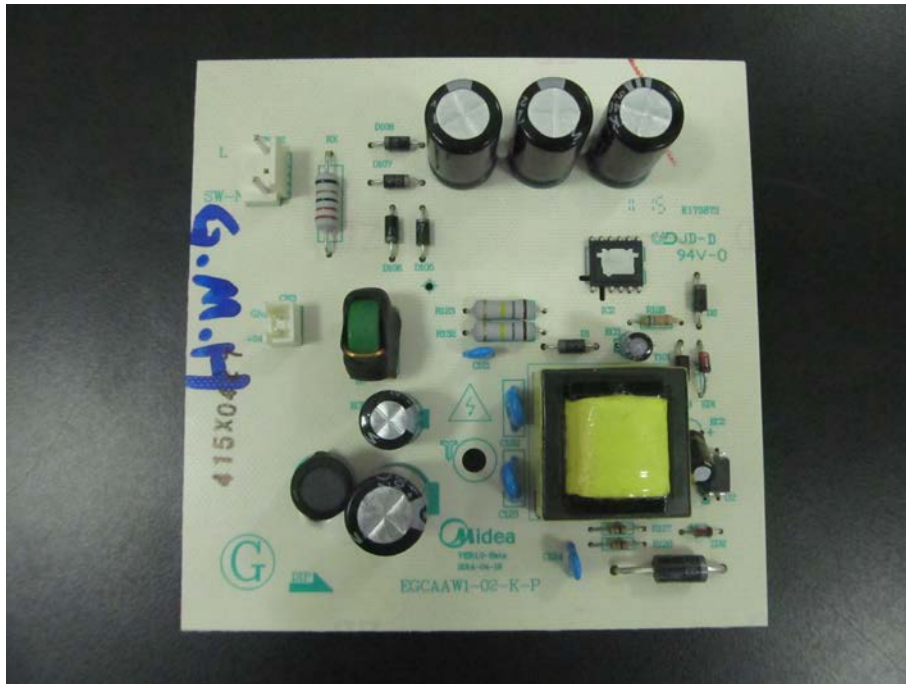

EUT Internal Photos for Model EG034DW1

EUT- Uncovered View 1

EUT- Uncovered View 2

High-voltage Transformer view

Magnetron Front View

Power Filter Board- Top View

Power Filter Board- Bottom View

Power board -Top view

Power board -Bottom view

Mother board(displaying board) -Top view

Mother board(displaying board) -Bottom view

Motor driven board-Top view

Motor driven board-Bottom view