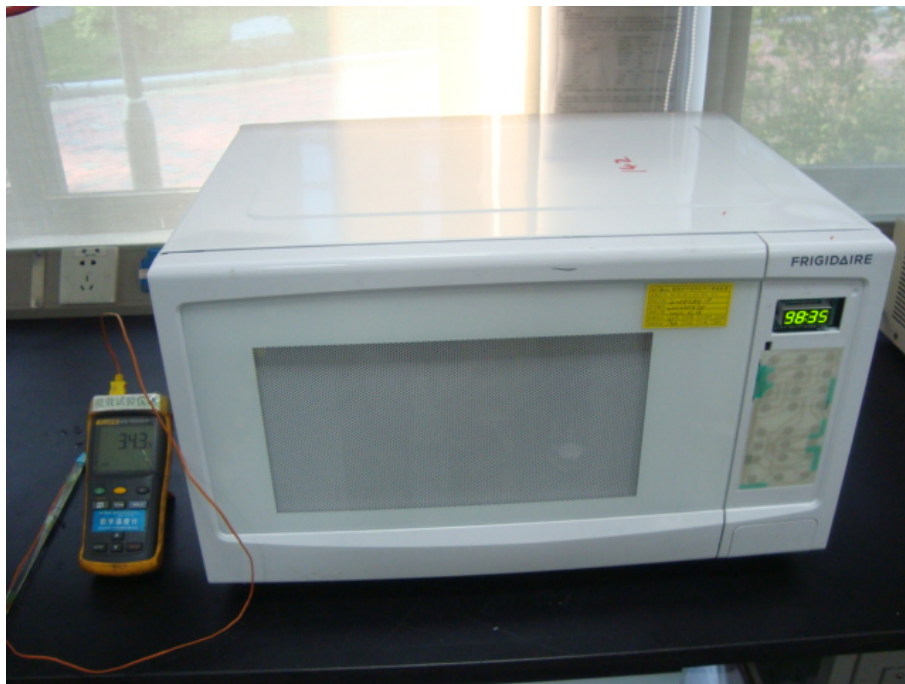

Test Set up Photos

Radiation Hazard Test Set-up

Input Power Test Set-Up

RF Output Power Test Set-Up

Operating Frequency Test Set-up

Conducted Emission Test Set-up:

Radiated Emission Test Set-up (30 -1,000MHz):

Radiated Emission Test Set-up (1-25GHz):