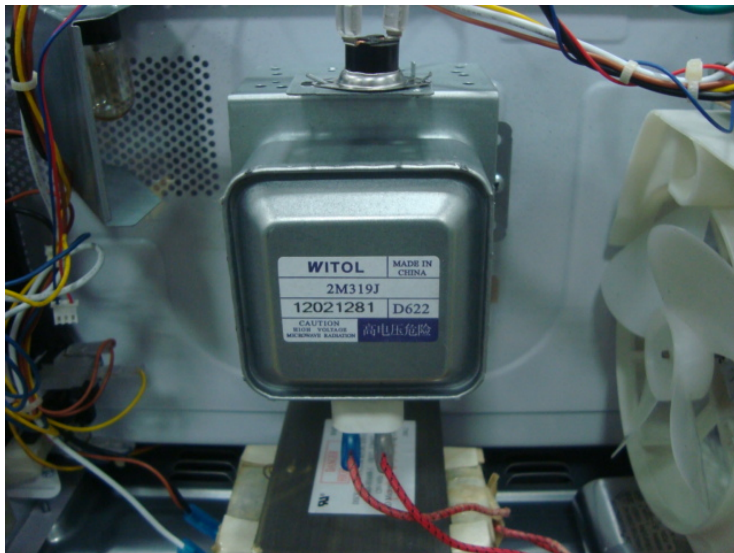

Internal photos

EUT model: EM142AYY-P

EUT- Inside View

Magnetron View

Power Filter Board -Front View

Power Filter Board -Rear View

Mother board front view for model:MD1001LSB

Mother board rear view for model:MD1001LSB

Mother board front view for model:MD1001LB

Mother board rear view for model:MD1001LB