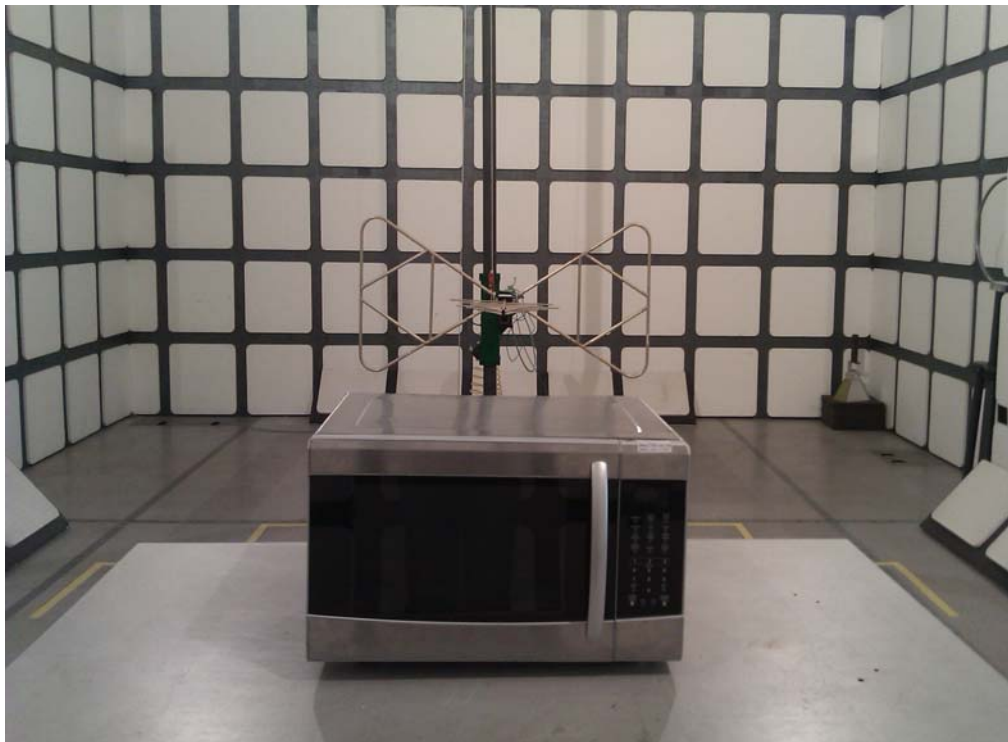

Test Set-up Photos

Conducted Emission Test Set-up:

Radiated Emission Test Set-up (30~1000MHz):

Radiated Emission Test Set-up (1~25GHz):

Radiation Hazard Test Set-up:

Input Power Test Set-Up :

RF Output Power Test Set-Up :