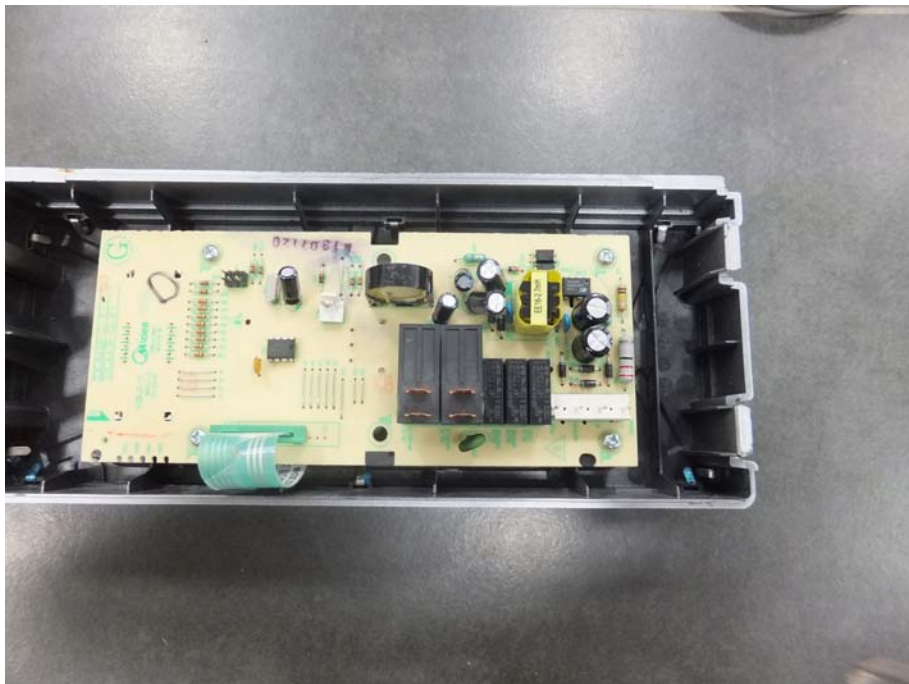

# Internal Photos

*EUT Model: AM025F4R-S*

*EUT Uncovered View*

*Magnetron Front View*

*Power Filter Board Top View*

*Power Filter Board Bottom View*

*Motherboard Top View*

*Motherboard -Bottom View*