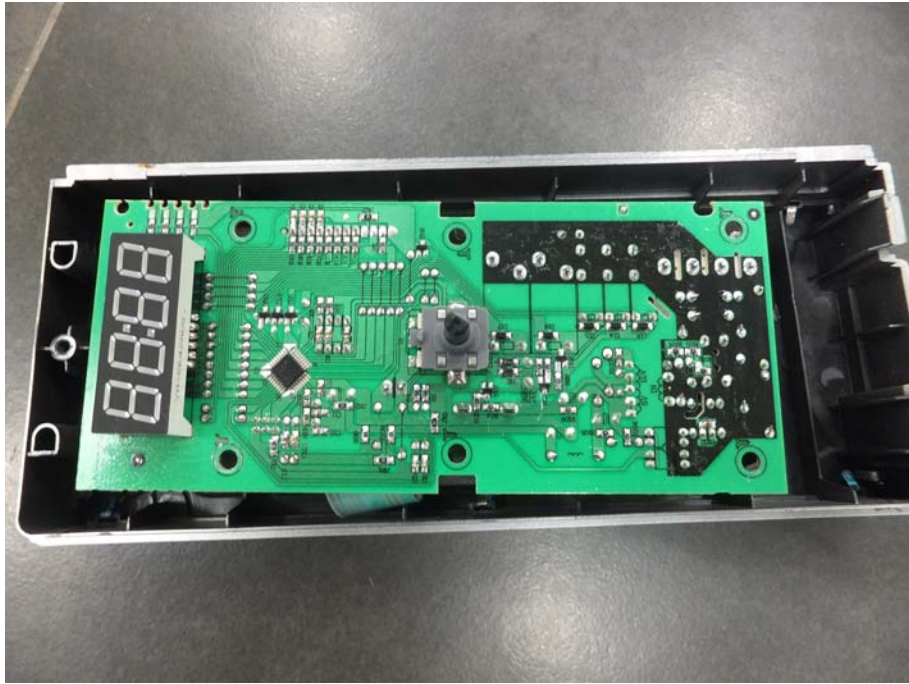

# Internal Photos

*EUT Model: AM025F4R-S*

*EUT Uncovered View*

*Magnetron Front View*

*Power Filter Board Top View*

*Power Filter Board Bottom View*

*Motherboard Top View*

*Motherboard -Bottom View*