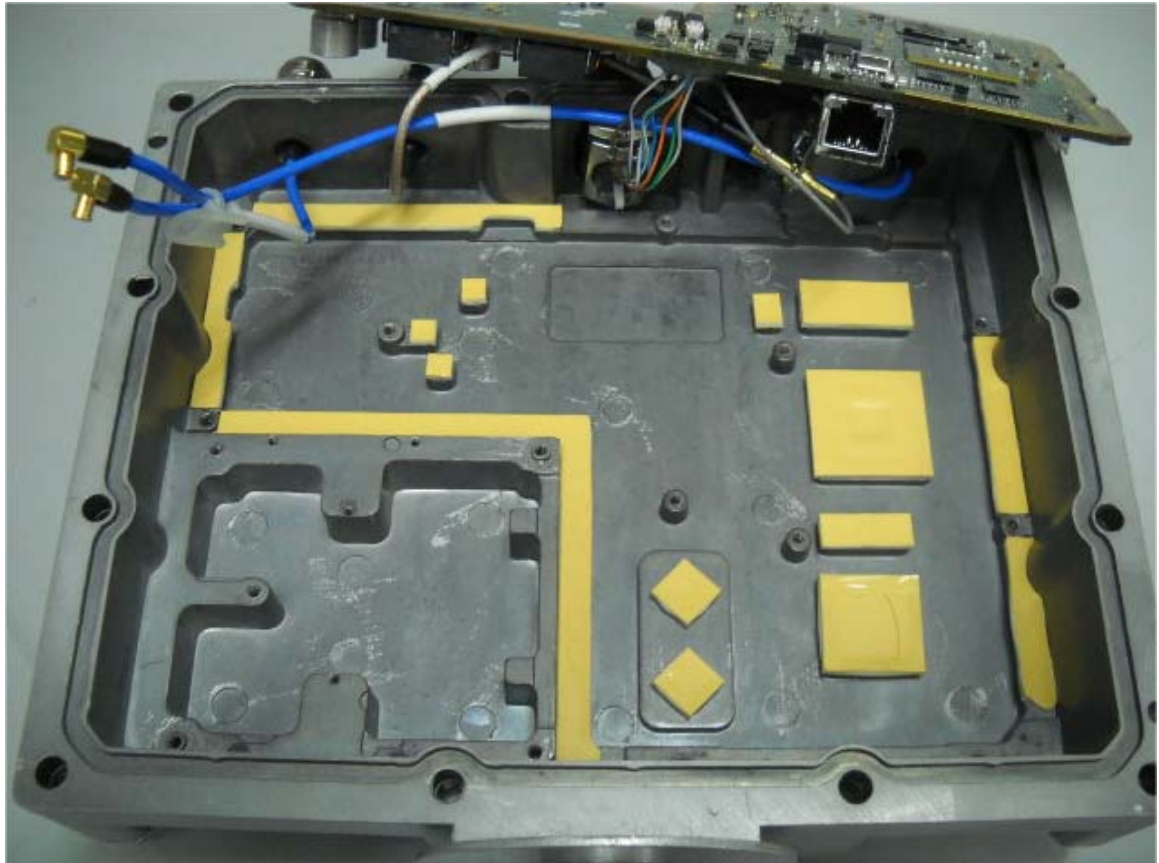

## **INTERNAL PHOTOGRAPHS**

This document contains 8 photographs

Photograph No.1  
Base station WiN7258 internal general view

**Photograph No.2**  
**Base station WiN7258 internal view with RF module removed**

**Photograph No.3**  
**Base station WiN7258 chassis**

Photograph No.4  
Base station RF PCB front view

Photograph No.5  
Base station RF PCB bottom view

Photograph No.6  
RF PCB front view without shields

Photograph No.7  
Base station main PCB front view

Photograph No.8  
Base station main PCB second side view