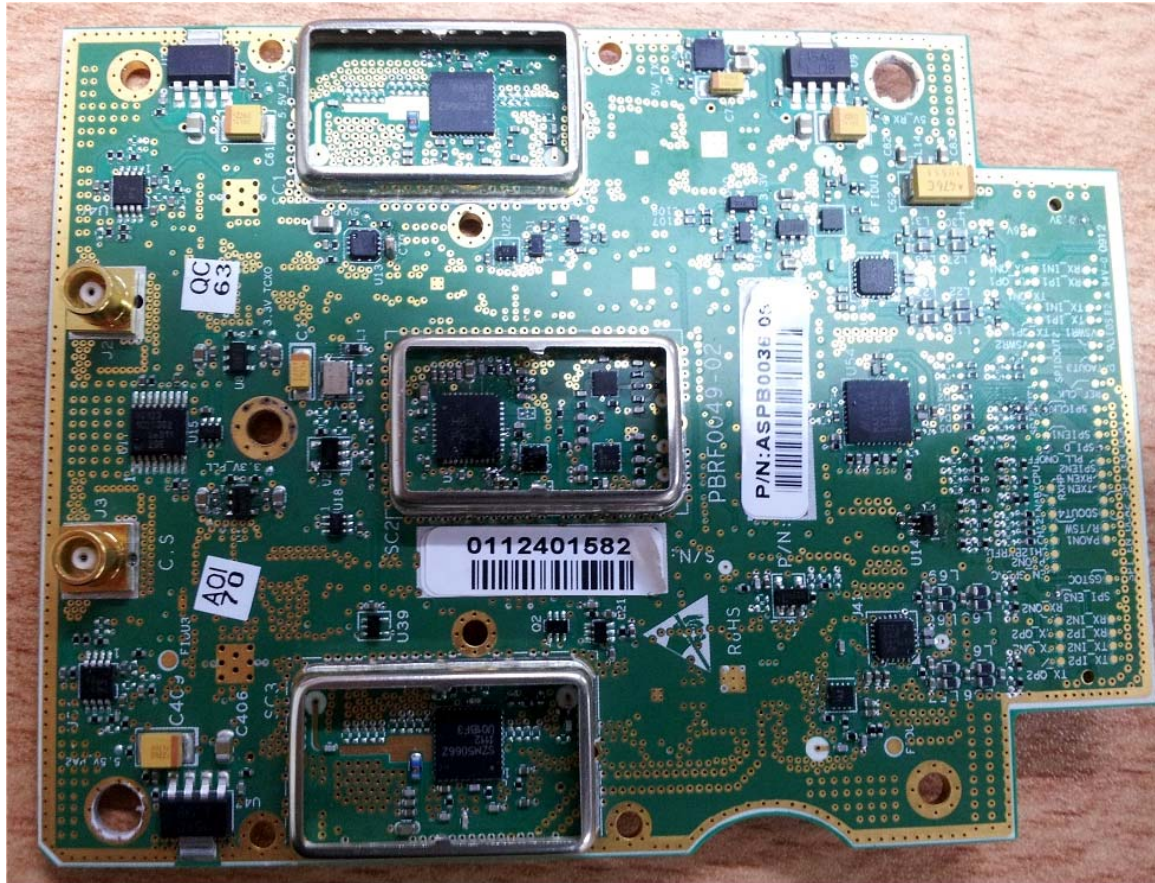

## **INTERNAL PHOTOGRAPHS**

This document contains 8 photographs

Photograph No.1  
Base station WiN7258 internal general view

**Photograph No.2**  
**Base station WiN7258 internal view with RF module removed**

**Photograph No.3**  
**Base station WiN7258 chassis**

Photograph No.4  
Base station RF PCB front view

Photograph No.5  
Base station RF PCB bottom view

Photograph No.6  
RF PCB front view without shields

Photograph No.7  
Base station main PCB front view

Photograph No.8  
Base station main PCB second side view