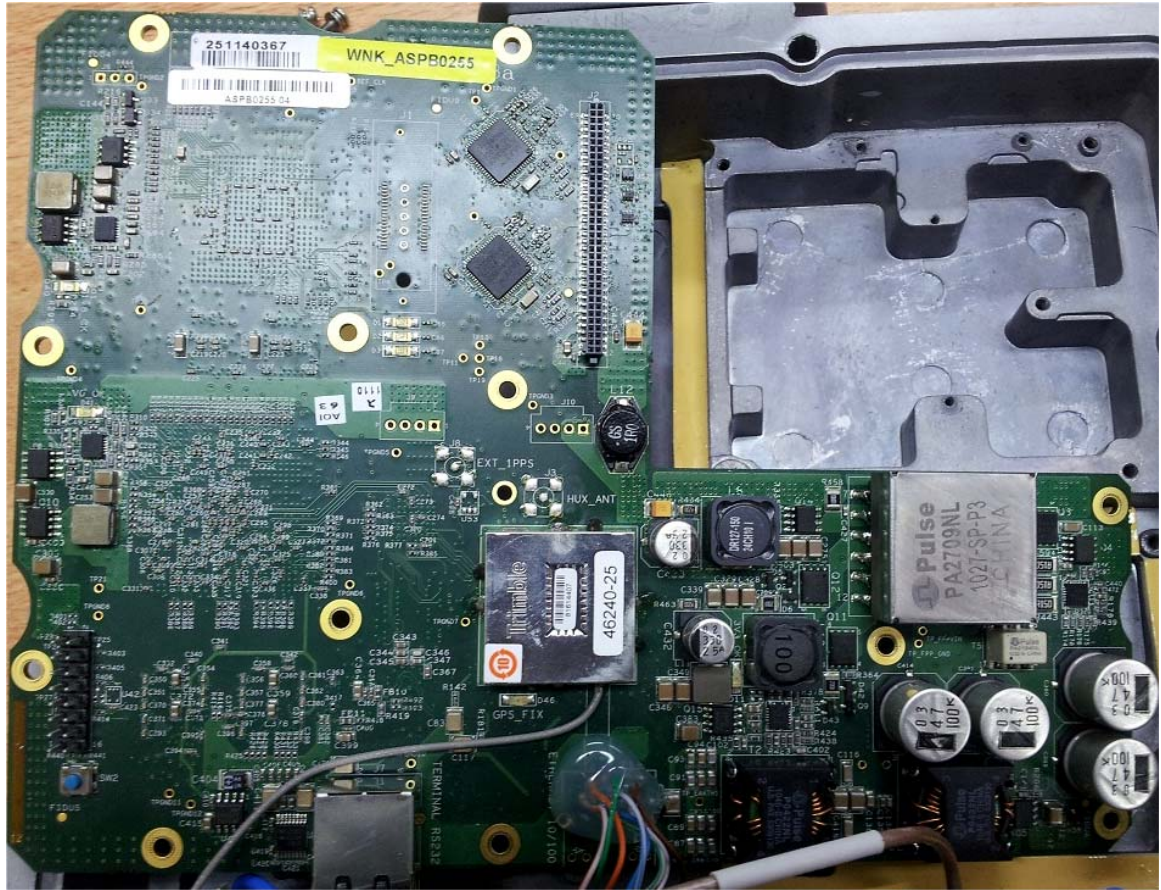

## **INTERNAL PHOTOGRAPHS**

This document contains 8 photographs

Photograph No.1  
Base station WiN7258 internal general view

**Photograph No.2**  
**Base station WiN7258 internal view with RF module removed**

**Photograph No.3**  
**Base station WiN7258 chassis**

Photograph No.4  
Base station RF PCB front view

Photograph No.5  
Base station RF PCB bottom view

Photograph No.6  
RF PCB front view without shields

Photograph No.7  
Base station main PCB front view

Photograph No.8  
Base station main PCB second side view