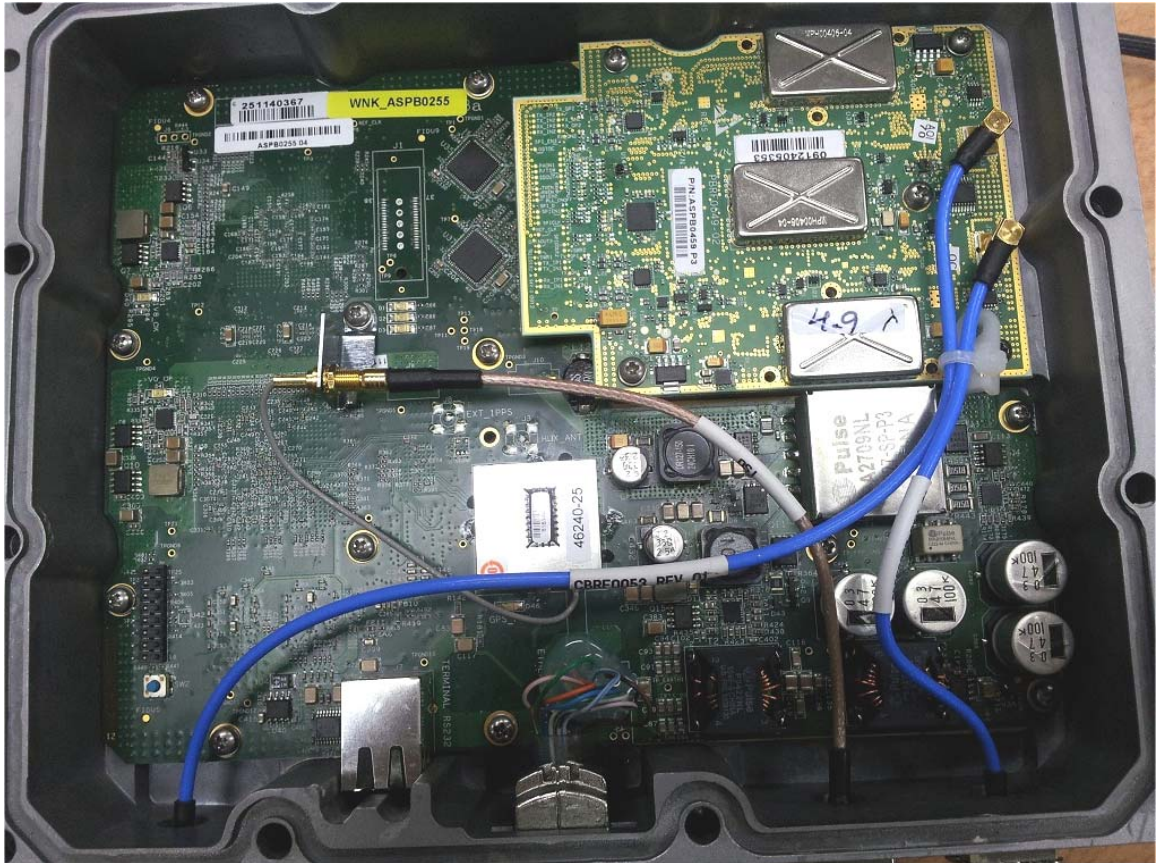

## **INTERNAL PHOTOGRAPHS**

This document contains 8 photographs

Photograph No.1  
Base station WiN7258 internal general view

**Photograph No.2**  
**Base station WiN7258 internal view with RF module removed**

**Photograph No.3**  
**Base station WiN7258 chassis**

Photograph No.4  
Base station RF PCB front view

Photograph No.5  
Base station RF PCB bottom view

Photograph No.6  
RF PCB front view without shields