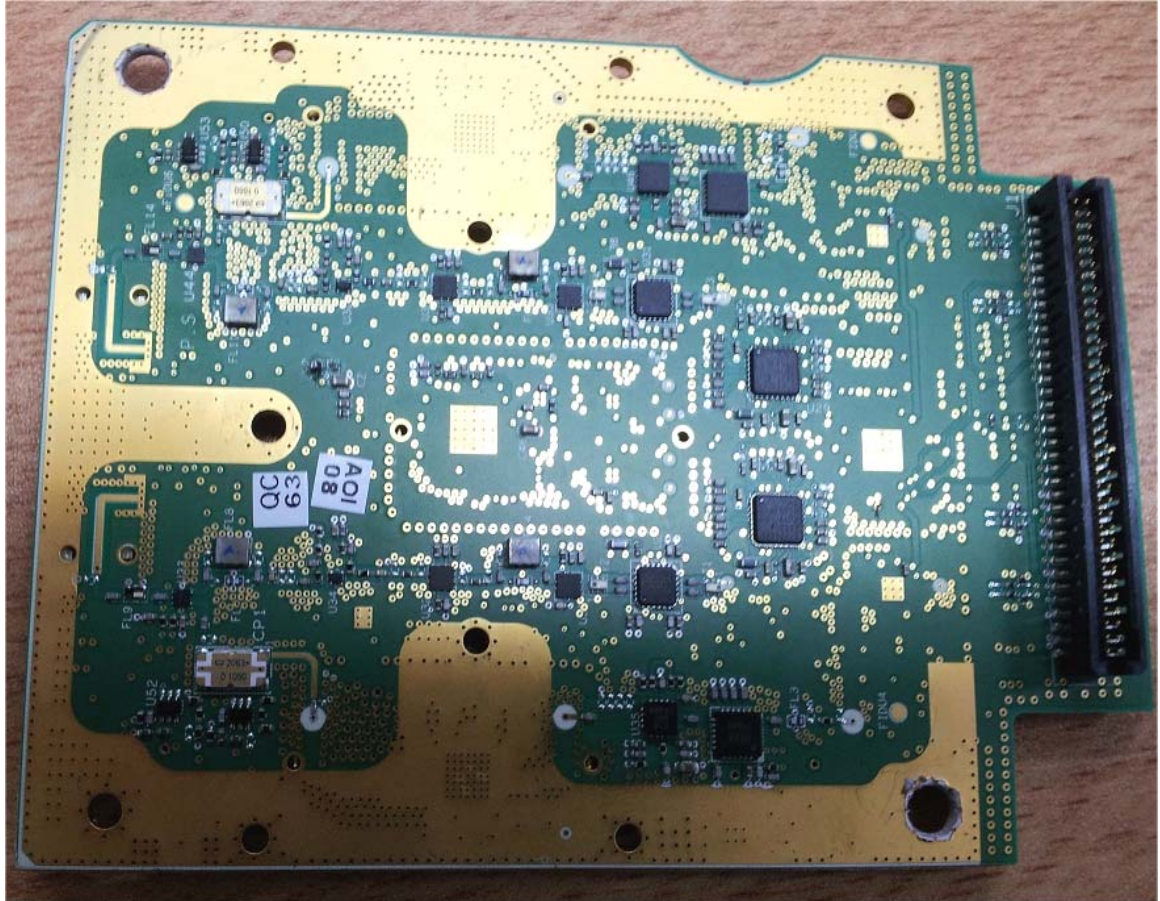

## **INTERNAL PHOTOGRAPHS**

This document contains 8 photographs

Photograph No.1  
Base station WiN7258 internal general view

**Photograph No.2**  
**Base station WiN7258 internal view with RF module removed**

**Photograph No.3**  
**Base station WiN7258 chassis**

Photograph No.4  
Base station RF PCB front view

Photograph No.5  
Base station RF PCB bottom view

Photograph No.6  
RF PCB front view without shields

Photograph No.7  
Base station main PCB front view

Photograph No.8  
Base station main PCB second side view