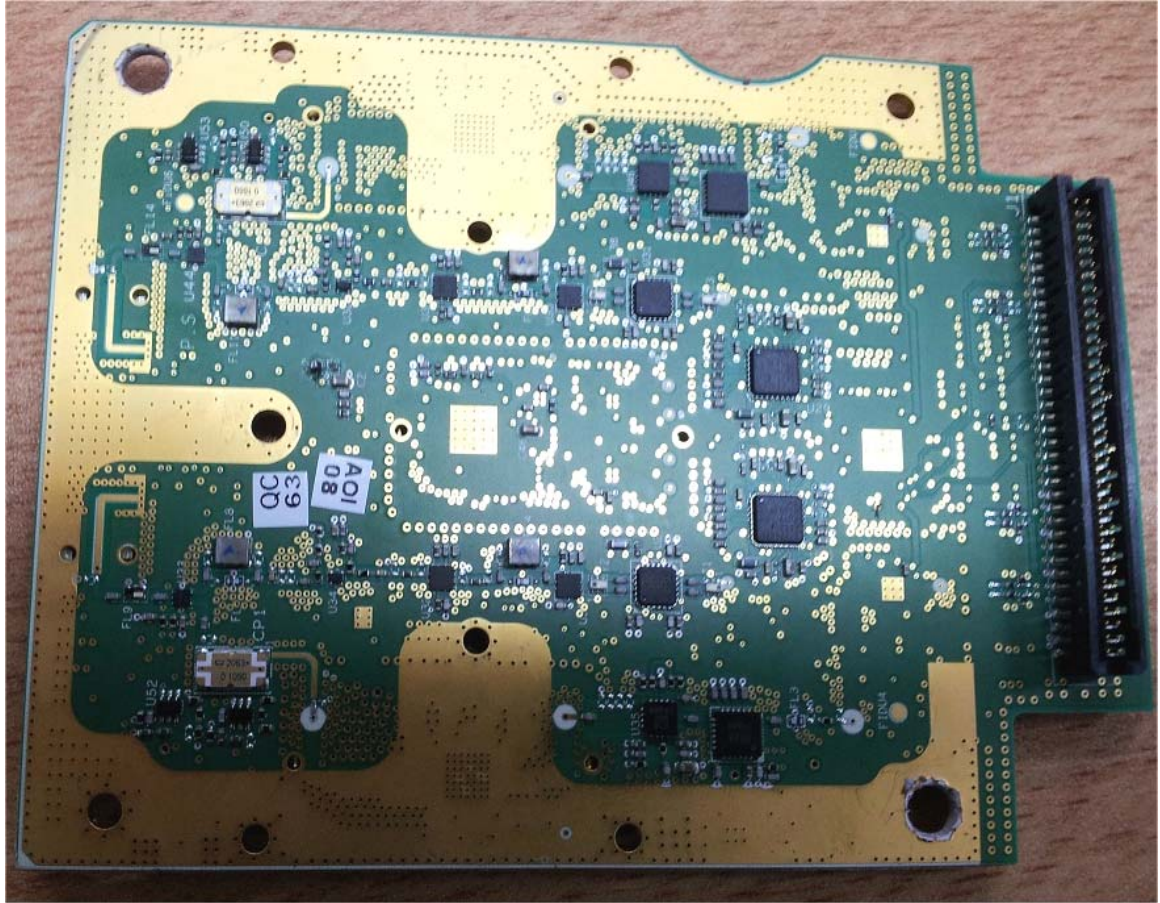

## **INTERNAL PHOTOGRAPHS**

This document contains 8 photographs

Photograph No.1  
Base station WiN7258 internal general view

**Photograph No.2**  
**Base station WiN7258 internal view with RF module removed**

**Photograph No.3**  
**Base station WiN7258 chassis**

Photograph No.4  
Base station RF PCB front view

Photograph No.5  
Base station RF PCB bottom view

Photograph No.6  
RF PCB front view without shields

Photograph No.7  
Base station main PCB front view

Photograph No.8  
Base station main PCB second side view