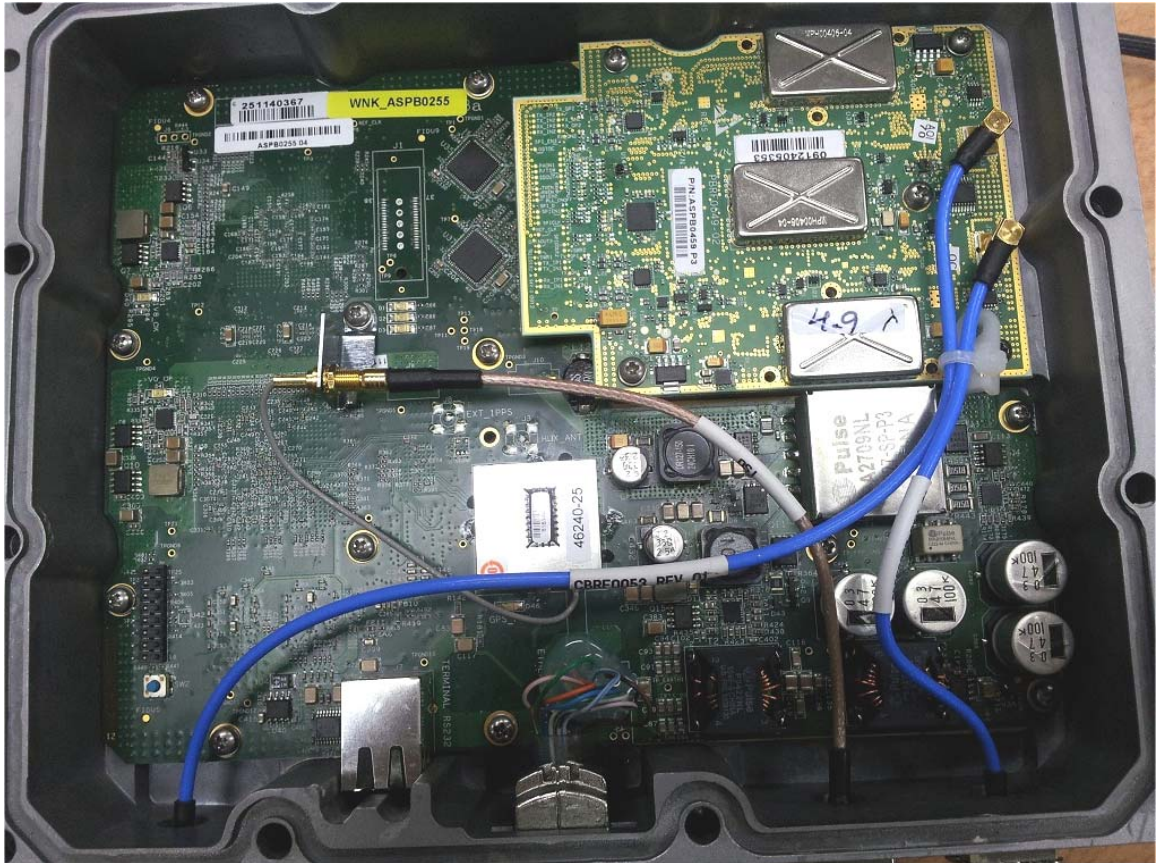

INTERNAL PHOTOGRAPHS

This document contains 8 photographs

Photograph No.1
Base station WiN7249 internal general view

Photograph No.2
Base station WiN7249 internal view with RF module removed

Photograph No.3
Base station WiN7249 chassis

Photograph No.4
Base station RF PCB front view

Photograph No.5
Base station RF PCB bottom view

Photograph No.6
RF PCB front view without shields

Photograph No.7
Base station main PCB front view

Photograph No.8
Base station main PCB second side view