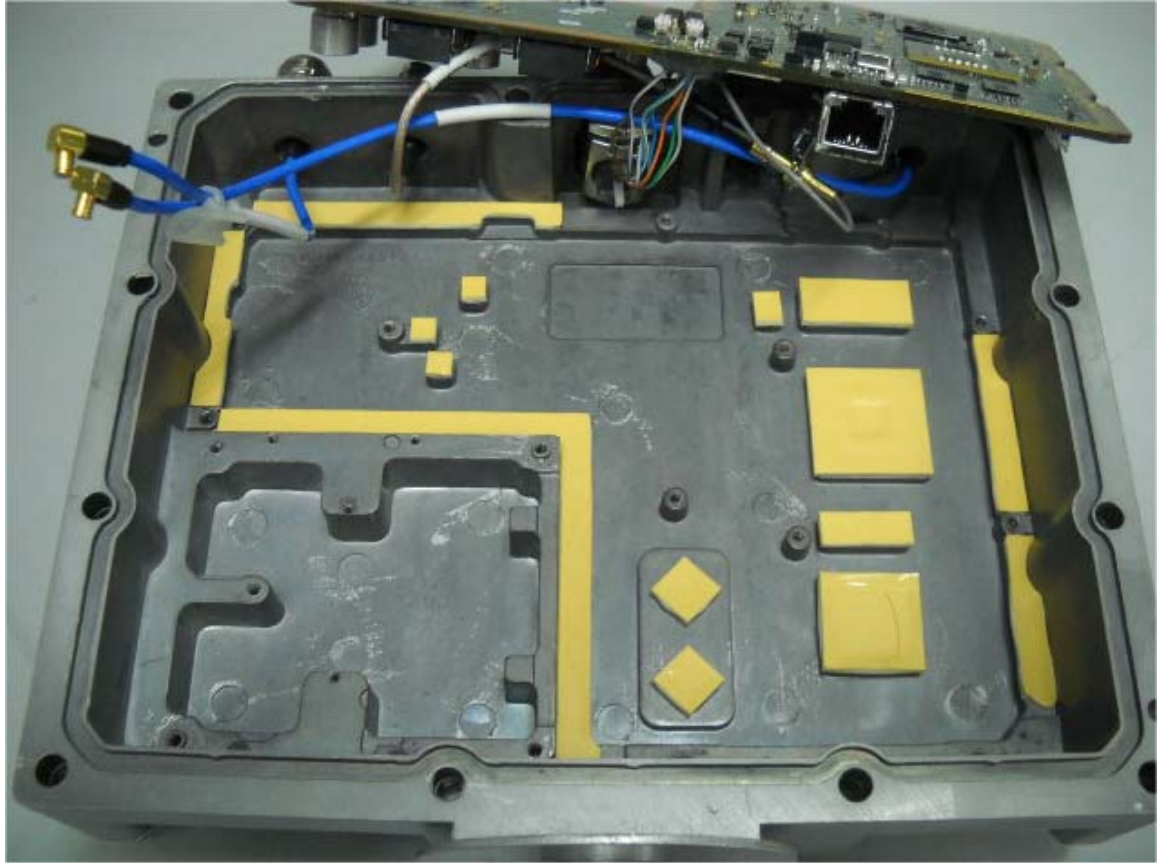

INTERNAL PHOTOGRAPHS

This document contains 8 photographs

Photograph No.1
Base station WiN7249 internal general view

Photograph No.2
Base station WiN7249 internal view with RF module removed

Photograph No.3
Base station WiN7249 chassis

Photograph No.4
Base station RF PCB front view

Photograph No.5
Base station RF PCB bottom view

Photograph No.6
RF PCB front view without shields

Photograph No.7
Base station main PCB front view

Photograph No.8
Base station main PCB second side view