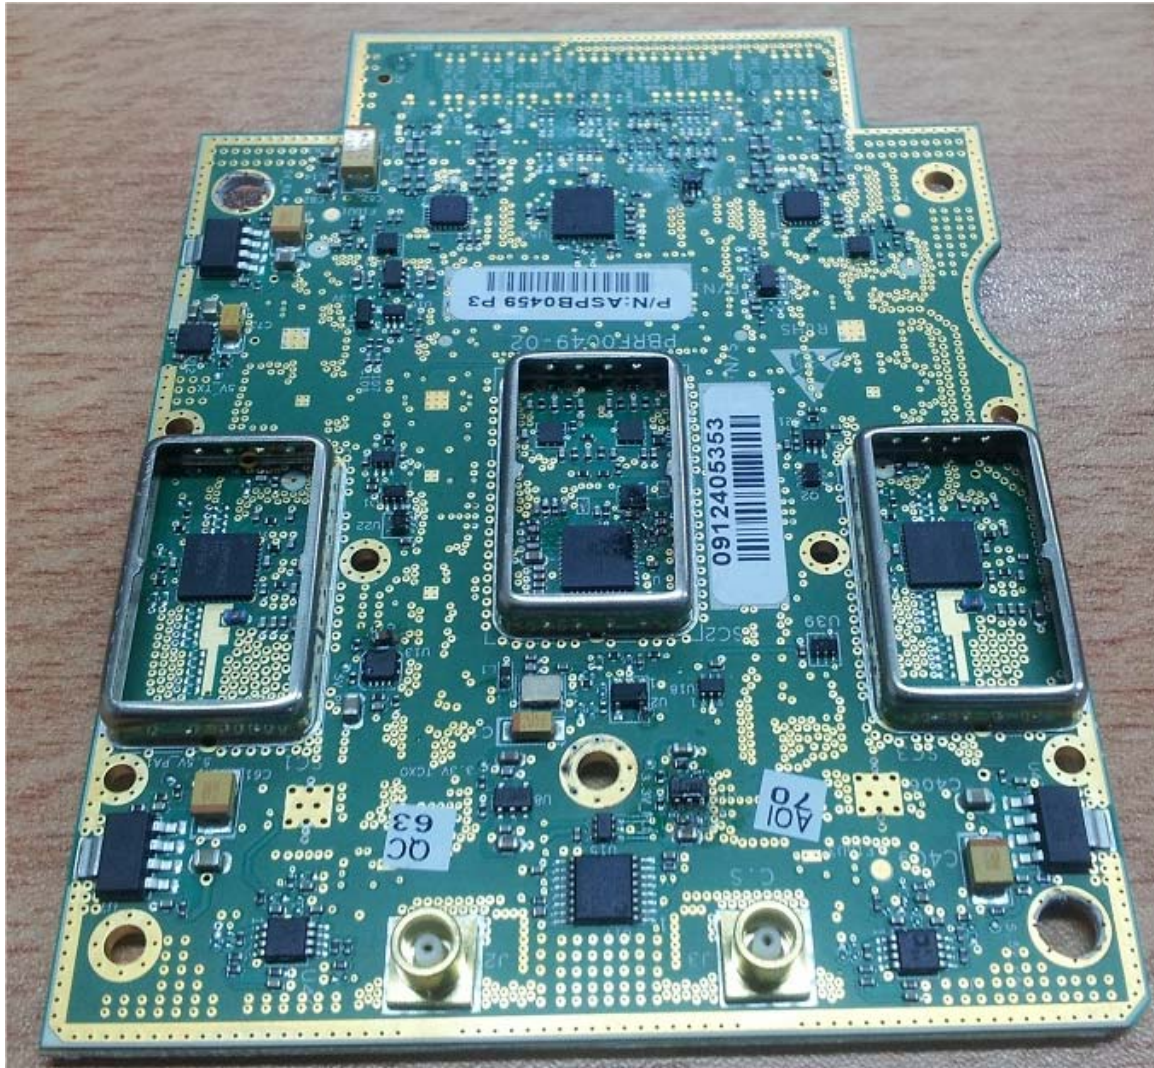

INTERNAL PHOTOGRAPHS

This document contains 8 photographs

Photograph No.1
Base station WiN7249 internal general view

Photograph No.2
Base station WiN7249 internal view with RF module removed

Photograph No.3
Base station WiN7249 chassis

Photograph No.4
Base station RF PCB front view

Photograph No.5
Base station RF PCB bottom view

Photograph No.6
RF PCB front view without shields

Photograph No.7
Base station main PCB front view

Photograph No.8
Base station main PCB second side view