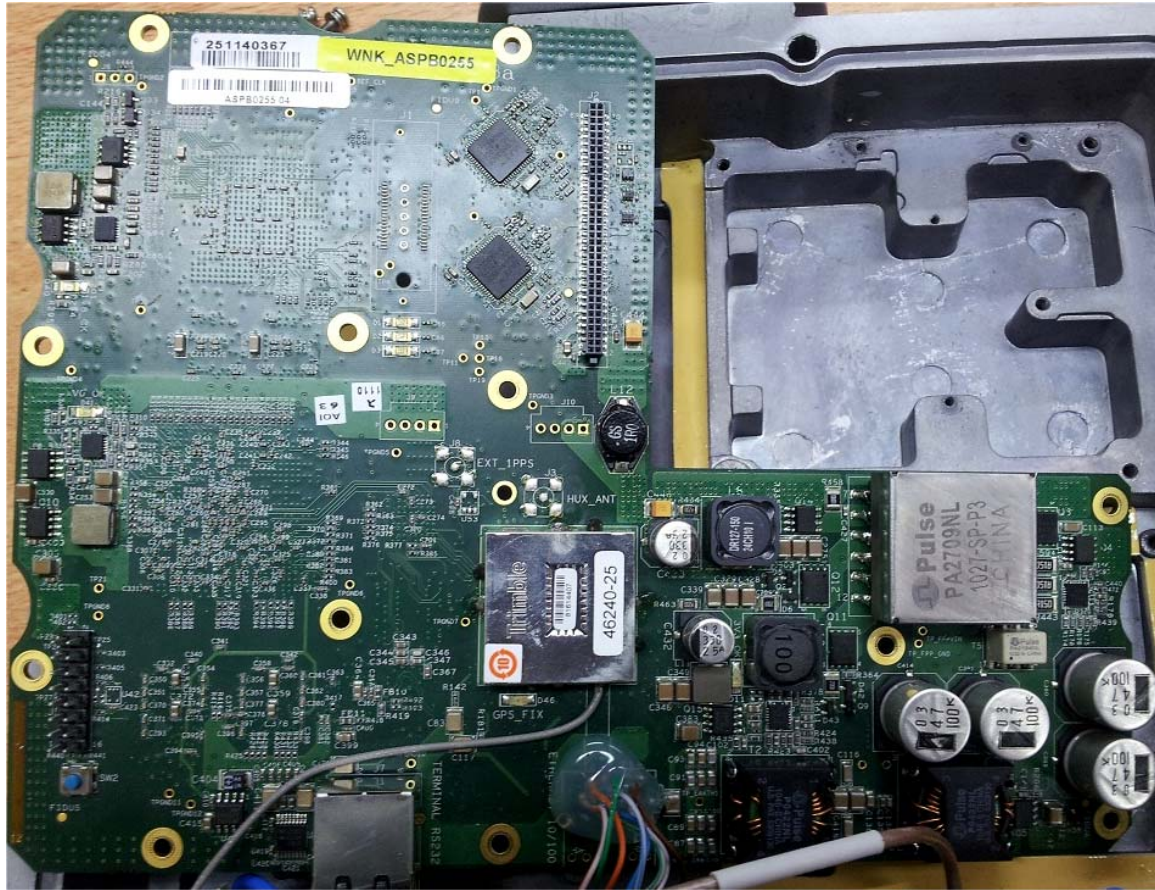

INTERNAL PHOTOGRAPHS

This document contains 8 photographs

Photograph No.1
Base station WiN7249 internal general view

Photograph No.2
Base station WiN7249 internal view with RF module removed

Photograph No.3
Base station WiN7249 chassis

Photograph No.4
Base station RF PCB front view

Photograph No.5
Base station RF PCB bottom view

Photograph No.6
RF PCB front view without shields

Photograph No.7
Base station main PCB front view

Photograph No.8
Base station main PCB second side view