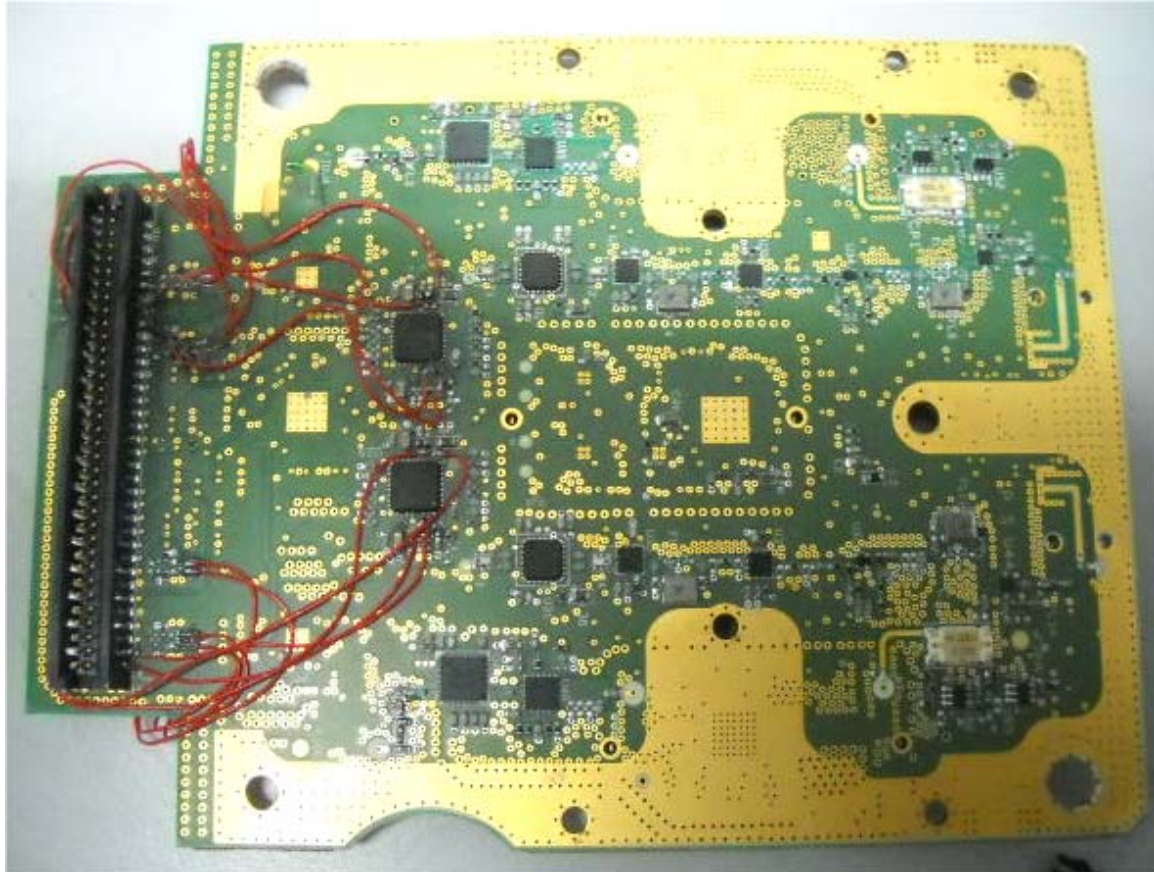

INTERNAL PHOTOGRAPHS

This document contains 8 photographs

Photograph No.1
Base station WiN7249 internal general view

Photograph No.2
Base station WiN7249 internal view with RF module removed

Photograph No.3
Base station WiN7249 chassis

Photograph No.4
Base station RF PCB front view

Photograph No.5
Base station RF PCB bottom view

Photograph No.6
RF PCB front view without shields

Photograph No.7
Base station main PCB front view

Photograph No.8
Base station main PCB second side view