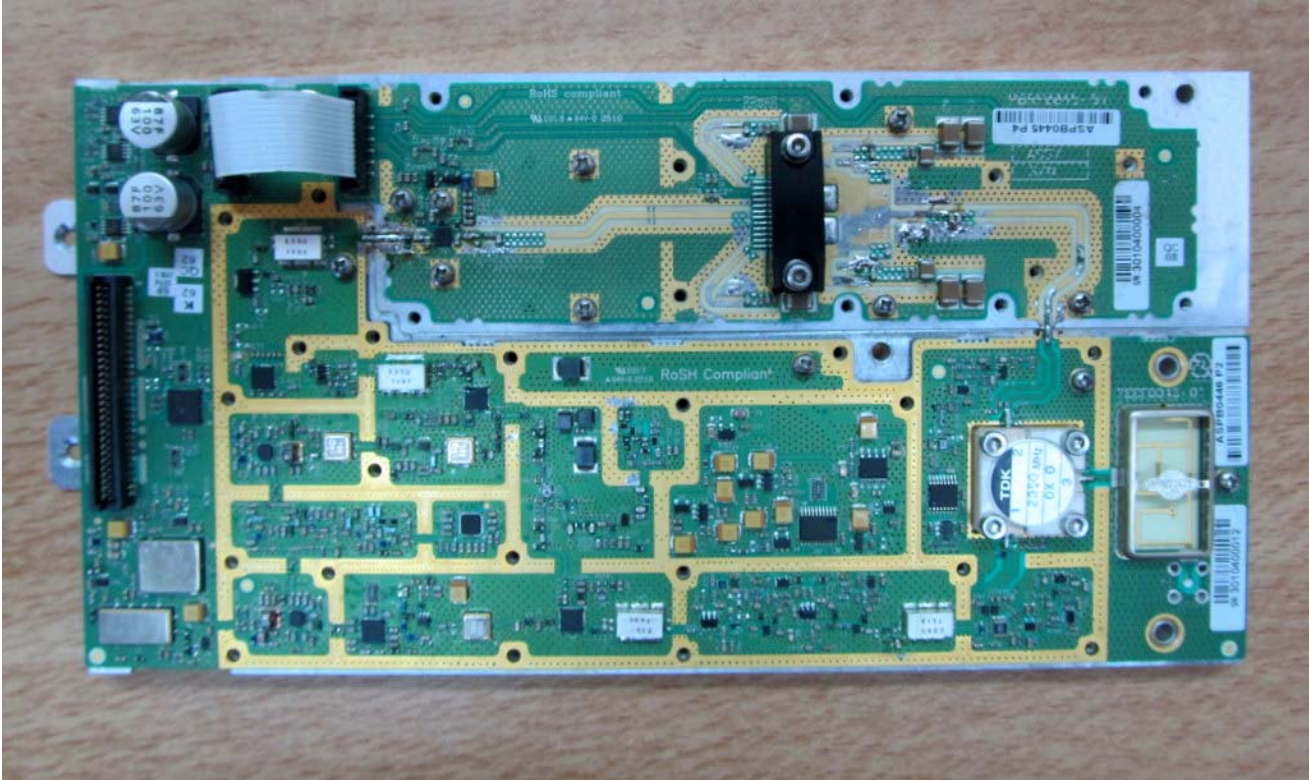

FCC ID:VG5WIN7025

SIEMENS

WiMax Base Station

Model: WiN7025

INTERNAL PHOTOGRAPHS

This document contains 13 photographs

SIEMENS

FCC ID:VG5WIN7025

SIEMENS

FCC ID:VG5WIN7025

Photograph No.6
PSU Board – Top view

FCC ID:VG5WIN7025

Photograph No.7
PSU Board –Bottom view

SIEMENS

FCC ID:VG5WIN7025

Photograph No.8
GPS Board – Top view

SIEMENS

FCC ID:VG5WIN7025

Photograph No.9
GPS Board – Bottom view

FCC ID:VG5WIN7025

Photograph No.11
RF Board – With cover

SIEMENS

FCC ID:VG5WIN7025

Photograph No.12
RF Board with cover removed

Photograph No.13
RF Board – Bottom view