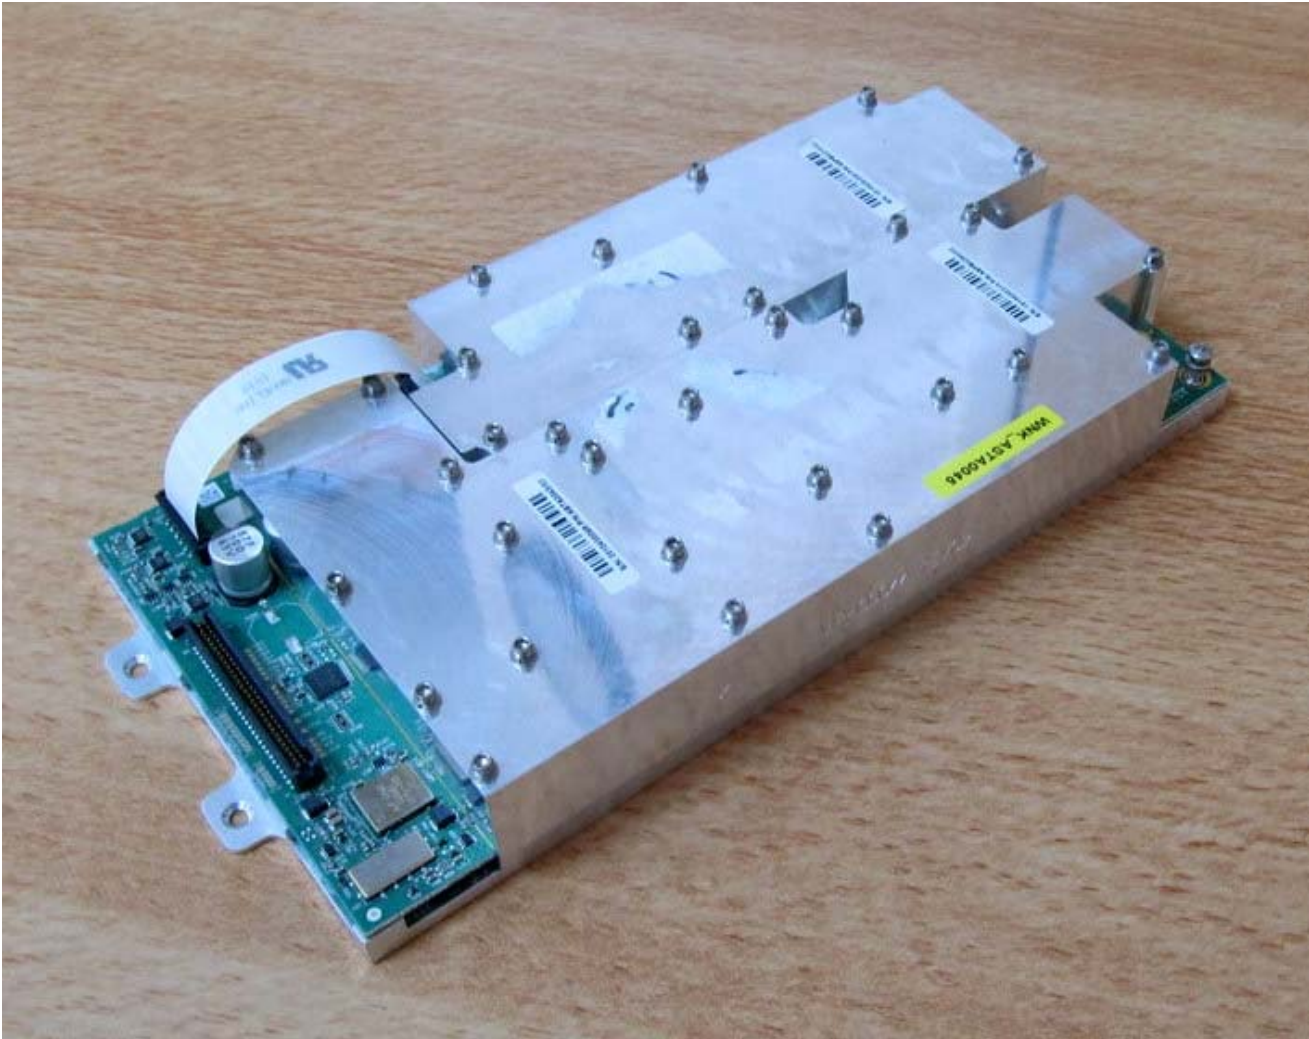

FCC ID:VG5WIN7025

SIEMENS

WiMax Base Station

Model: WiN7025

INTERNAL PHOTOGRAPHS

This document contains 13 photographs

SIEMENS

FCC ID:VG5WIN7025

Photograph No.1
Internal view

FCC ID:VG5WIN7025

SIEMENS

SIEMENS

FCC ID:VG5WIN7025

Photograph No.2
Digital Board – Top view

Photograph No.3
Digital Board – Bottom view

Photograph No.5
CPU Board – Bottom view

SIEMENS

FCC ID:VG5WIN7025

Photograph No.6
PSU Board – Top view

FCC ID:VG5WIN7025

Photograph No.7
PSU Board –Bottom view

SIEMENS

FCC ID:VG5WIN7025

Photograph No.8
GPS Board – Top view

SIEMENS

FCC ID:VG5WIN7025

Photograph No.9
GPS Board – Bottom view

FCC ID:VG5WIN7025

Photograph No.11
RF Board – With cover

SIEMENS

FCC ID:VG5WIN7025

Photograph No.12
RF Board with cover removed