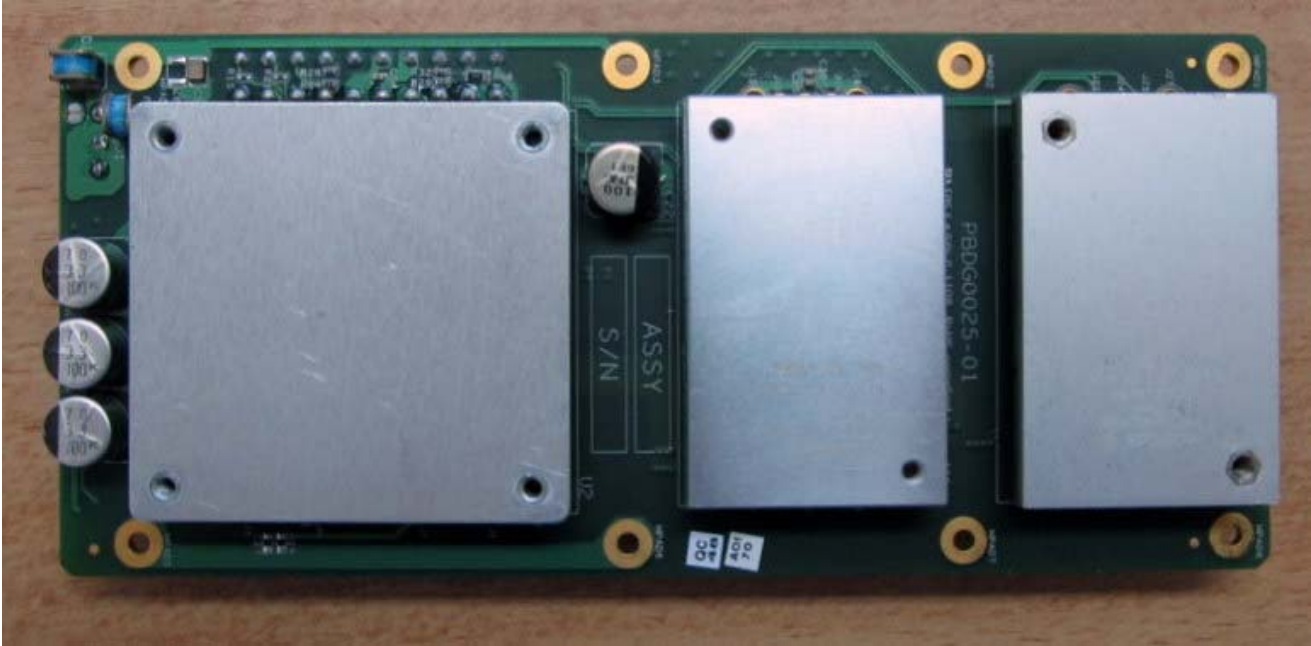

FCC ID:VG5WIN7025

SIEMENS

WiMax Base Station

Model: WiN7025

INTERNAL PHOTOGRAPHS

This document contains 13 photographs

SIEMENS

FCC ID:VG5WIN7025

Photograph No.1
Internal view

FCC ID:VG5WIN7025

SIEMENS

SIEMENS

FCC ID:VG5WIN7025

Photograph No.2
Digital Board – Top view

Photograph No.3
Digital Board – Bottom view

Photograph No.5
CPU Board – Bottom view

SIEMENS

FCC ID:VG5WIN7025

Photograph No.6
PSU Board – Top view

FCC ID:VG5WIN7025

Photograph No.7
PSU Board –Bottom view

SIEMENS

FCC ID:VG5WIN7025

Photograph No.8
GPS Board – Top view

SIEMENS

FCC ID:VG5WIN7025

Photograph No.9
GPS Board – Bottom view

FCC ID:VG5WIN7025

Photograph No.11
RF Board – With cover

SIEMENS

FCC ID:VG5WIN7025

Photograph No.12
RF Board with cover removed