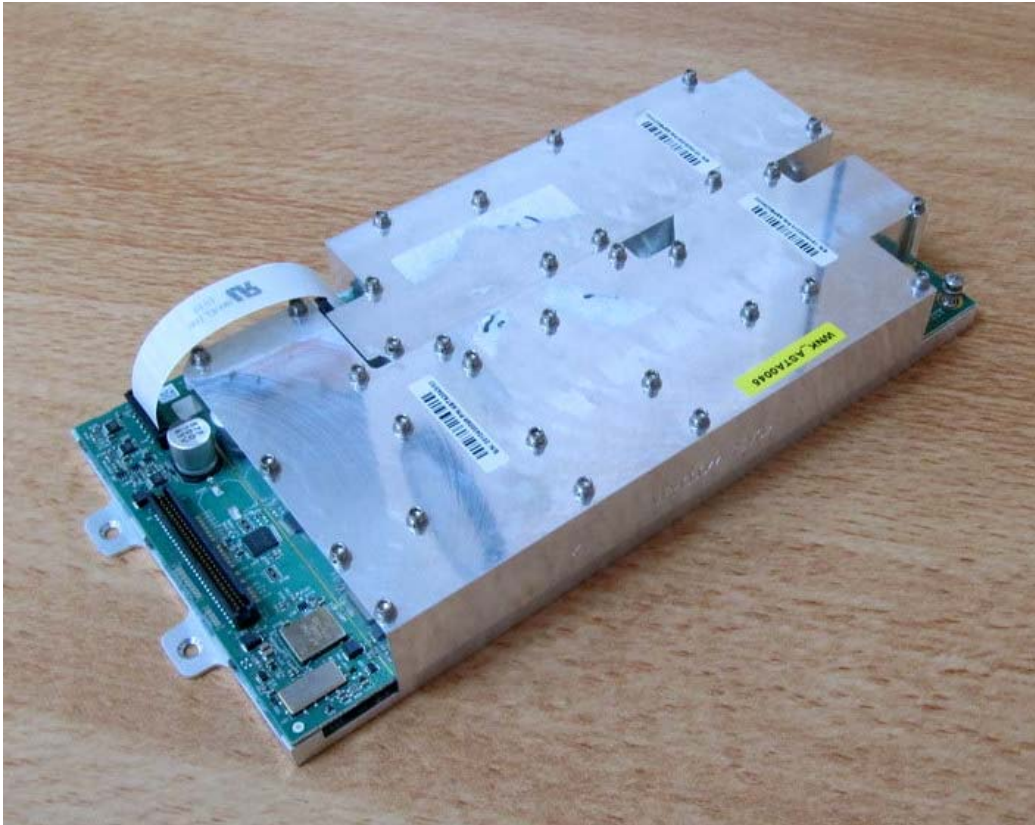

**Ruggedcom Inc.**

**WiMax Base Station**

**Model: WiN7023**

**INTERNAL PHOTOGRAPHS**

Internal view

Digital Board – Top view

Digital Board – Bottom view

CPU Board – Bottom view

PSU Board – Top view

PSU Board –Bottom view

GPS Board – Top view

GPS Board – Bottom view

RF Board – With cover

RF Board – Without cover