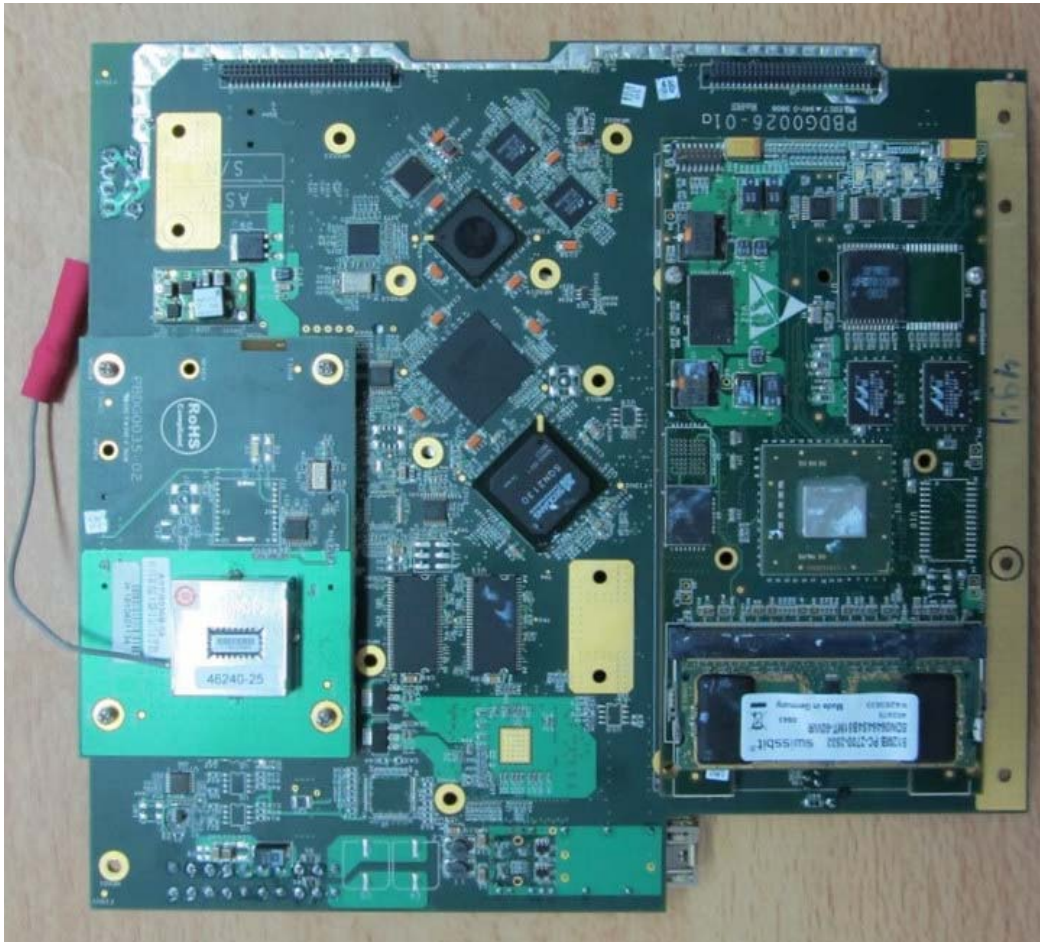

**Ruggedcom Inc.**

**WiMax Base Station**

**Model: WiN7023**

**INTERNAL PHOTOGRAPHS**

Internal view

Digital Board – Top view

Digital Board – Bottom view

CPU Board – Bottom view

PSU Board – Top view

PSU Board –Bottom view

GPS Board – Top view

GPS Board – Bottom view

RF Board – With cover

RF Board – Without cover