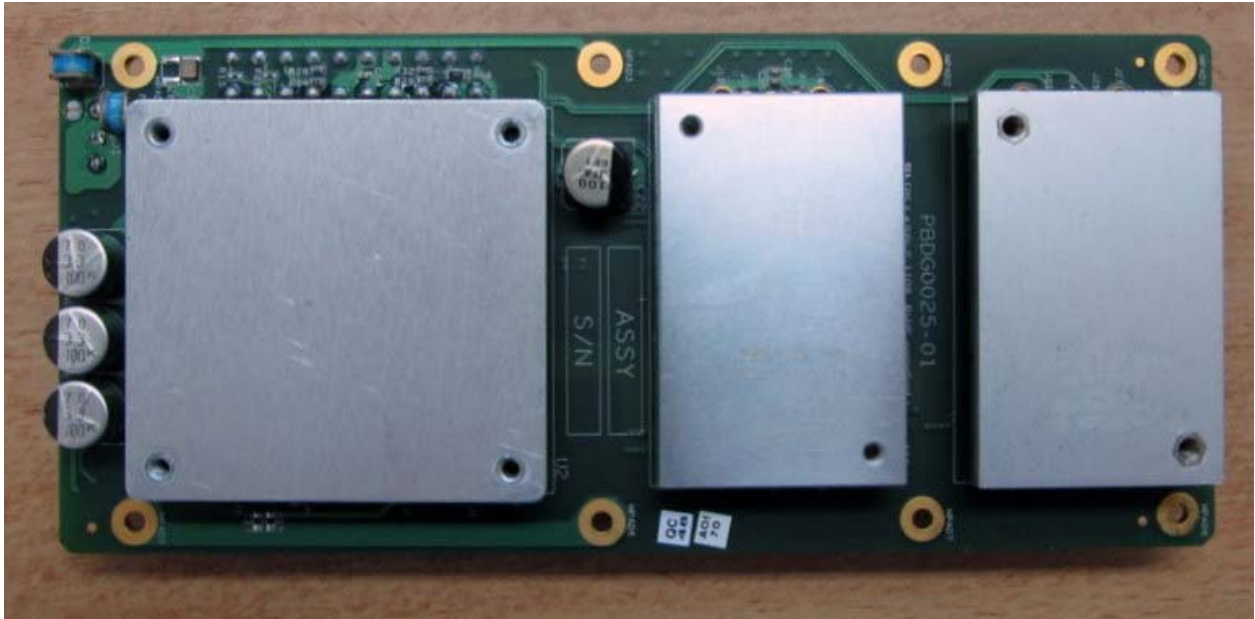

**Ruggedcom Inc.**

**WiMax Base Station**

**Model: WiN7023**

**INTERNAL PHOTOGRAPHS**

Internal view

Digital Board – Top view

Digital Board – Bottom view

CPU Board – Bottom view

PSU Board – Top view

PSU Board –Bottom view

GPS Board – Top view

GPS Board – Bottom view

RF Board – With cover

RF Board – Without cover