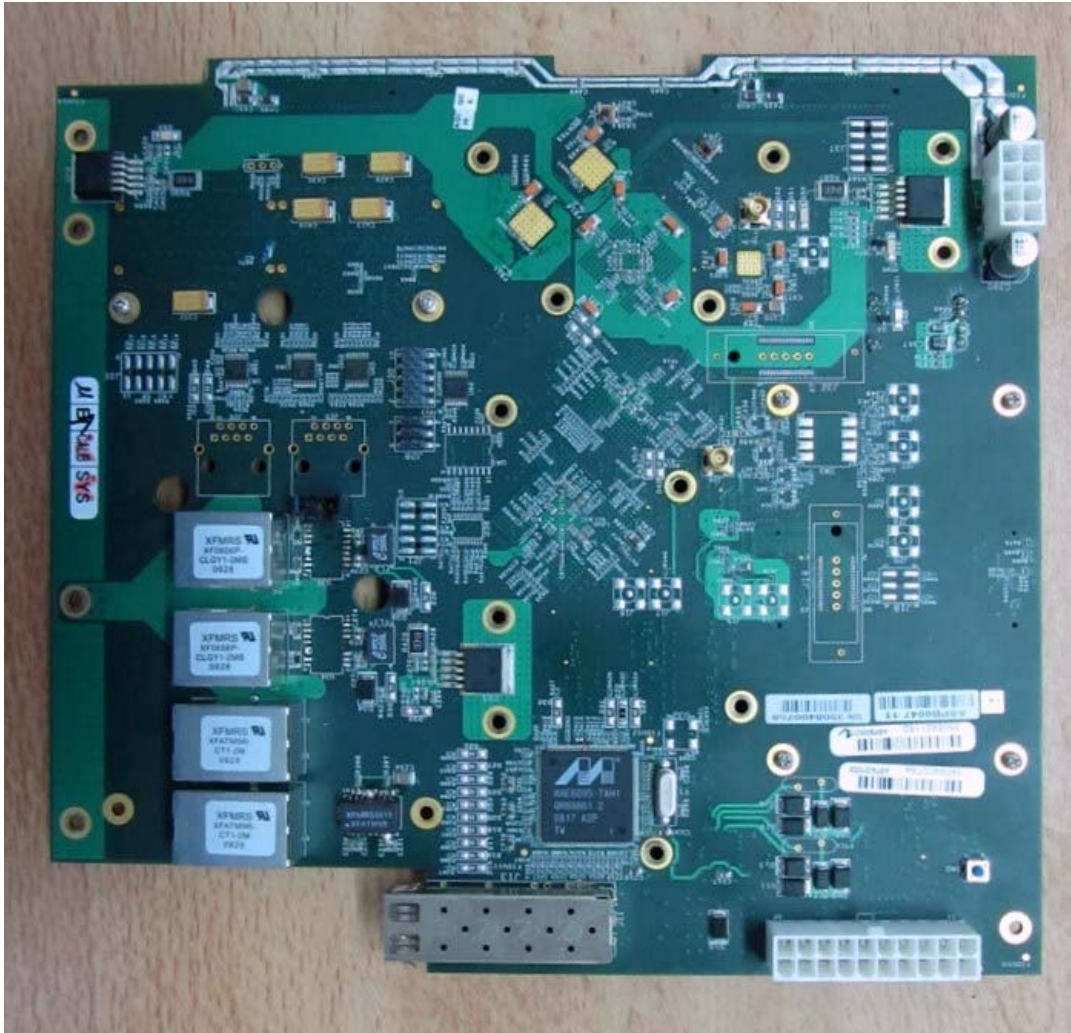

**Ruggedcom Inc.**

**WiMax Base Station**

**Model: WiN7023**

**INTERNAL PHOTOGRAPHS**

Internal view

Digital Board – Top view

Digital Board – Bottom view

CPU Board – Bottom view

PSU Board – Top view

PSU Board –Bottom view

GPS Board – Top view

GPS Board – Bottom view

RF Board – With cover

RF Board – Without cover