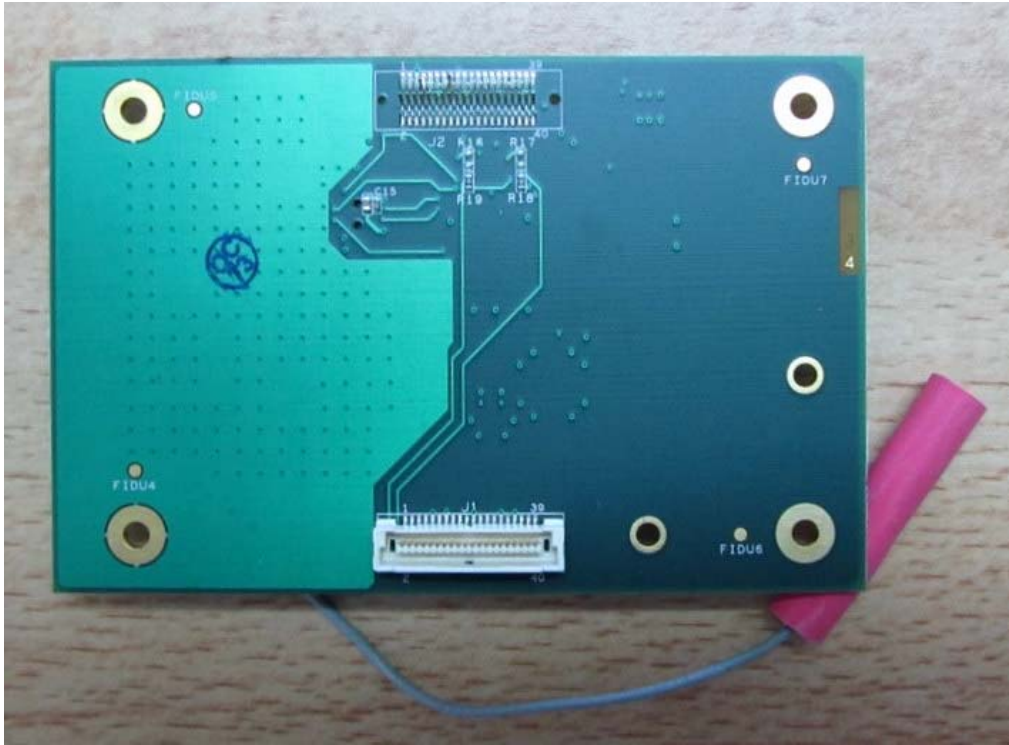

**Ruggedcom Inc.**

**WiMax Base Station**

**Model: WiN7023**

**INTERNAL PHOTOGRAPHS**

Internal view

Digital Board – Top view

Digital Board – Bottom view

CPU Board – Bottom view

PSU Board – Top view

PSU Board –Bottom view

GPS Board – Top view

GPS Board – Bottom view

RF Board – With cover

RF Board – Without cover