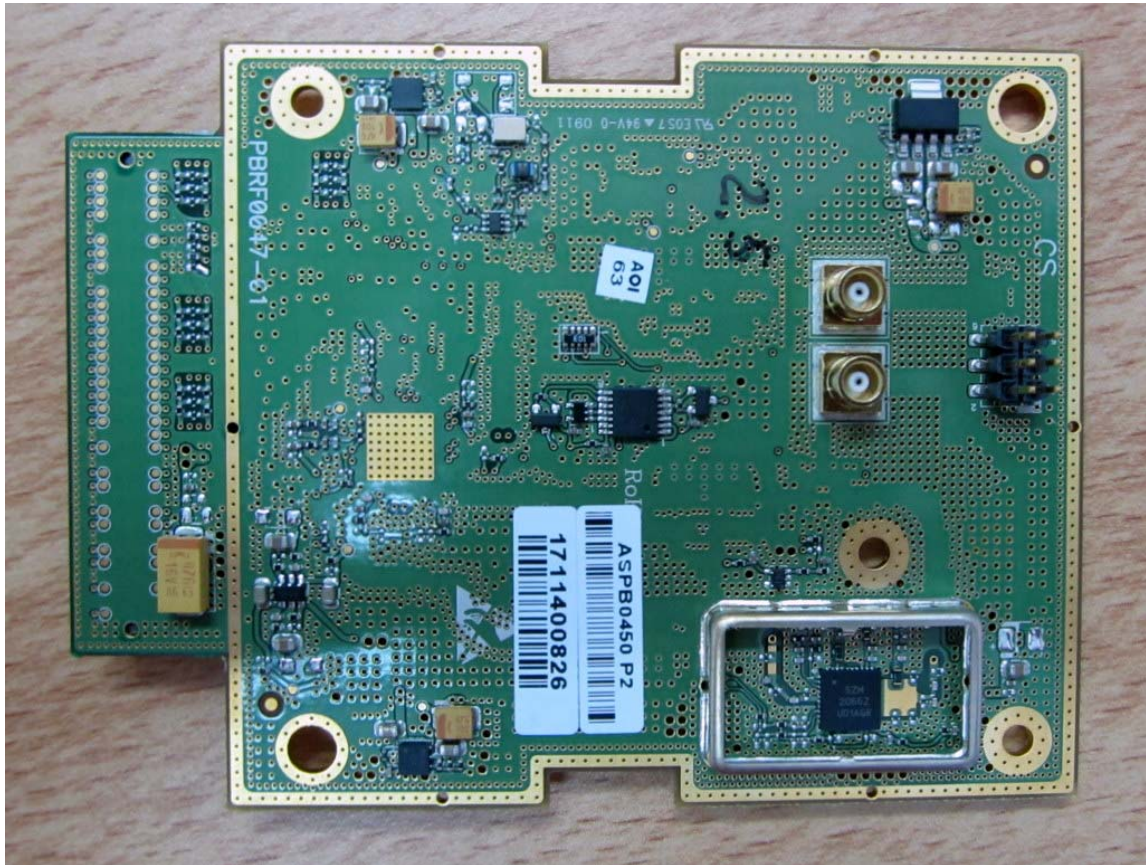

Ruggedcom Inc.

WiMax Subscriber Unit

Model: WiN5123/WiN5223

INTERNAL PHOTOGRAPHS

Internal view

Internal view – Without PSU board

PSU board – Rear view

RF board – Front view

RF board – Without PA cage

RF board – Rear view

Digital board – Rear view