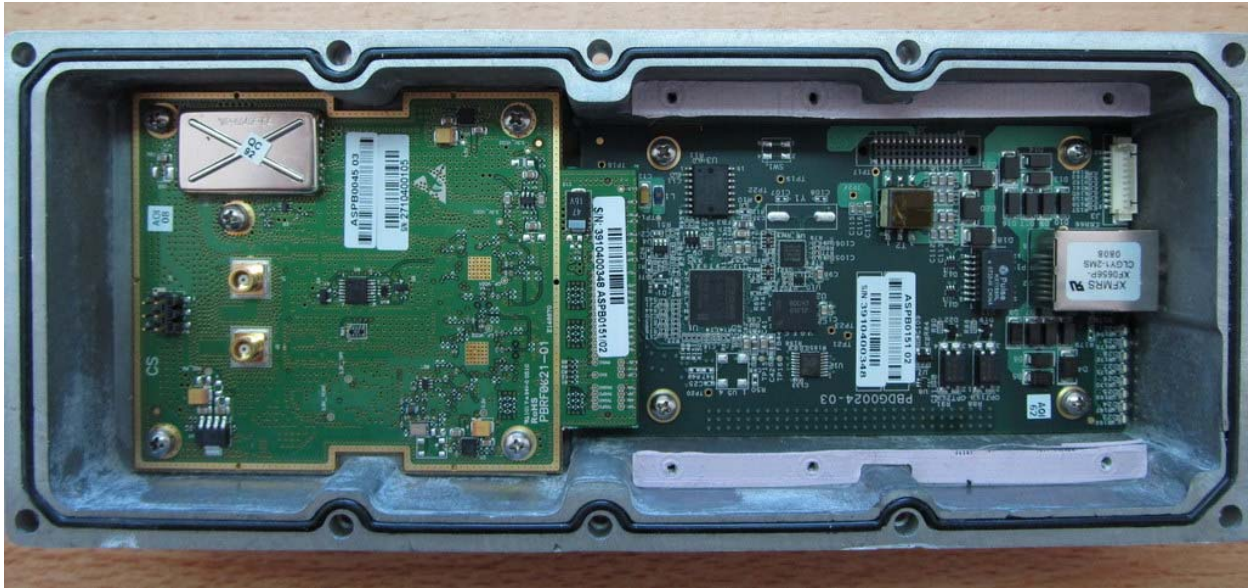

Ruggedcom Inc.

WiMax Subscriber Unit

Model: WiN5123/WiN5223

INTERNAL PHOTOGRAPHS

Internal view

Internal view – Without PSU board

PSU board – Rear view

RF board – Front view

RF board – Without PA cage

RF board – Rear view

Digital board – Rear view