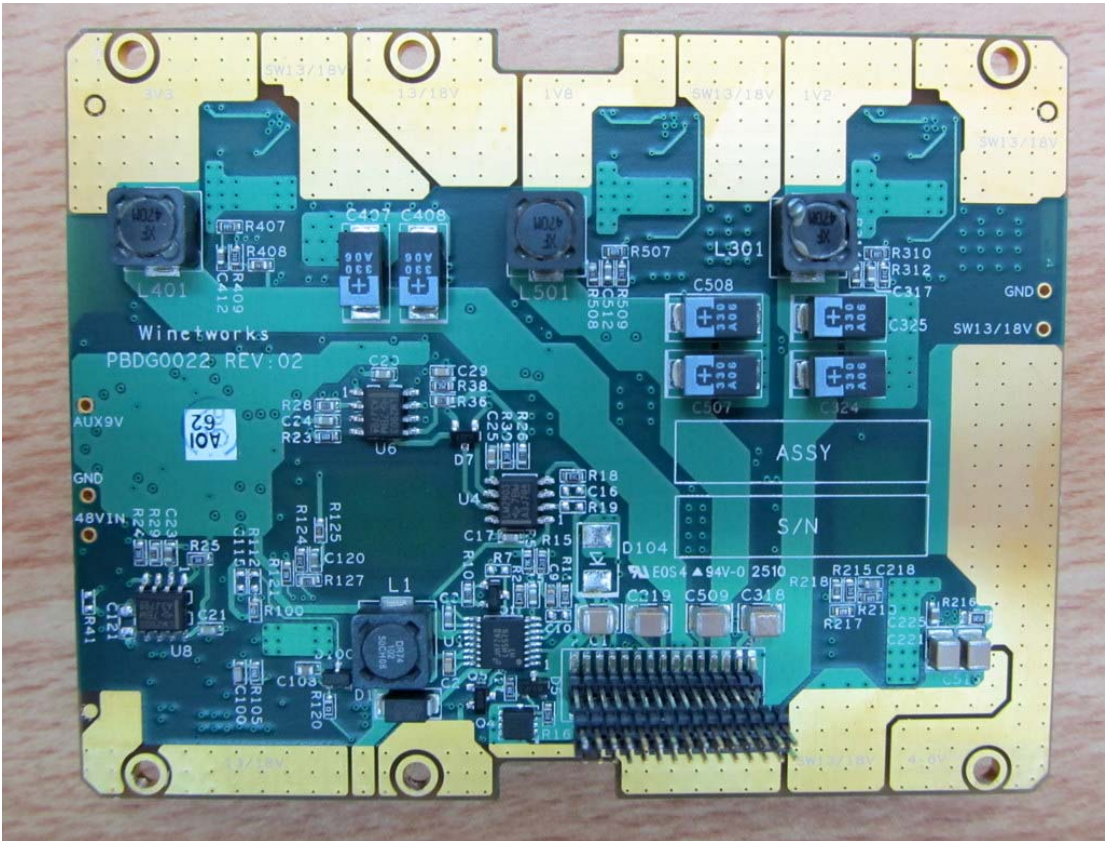

Ruggedcom Inc.

WiMax Subscriber Unit

Model: WiN5123/WiN5223

INTERNAL PHOTOGRAPHS

Internal view

Internal view – Without PSU board

PSU board – Rear view

RF board – Front view

RF board – Without PA cage

RF board – Rear view

Digital board – Rear view