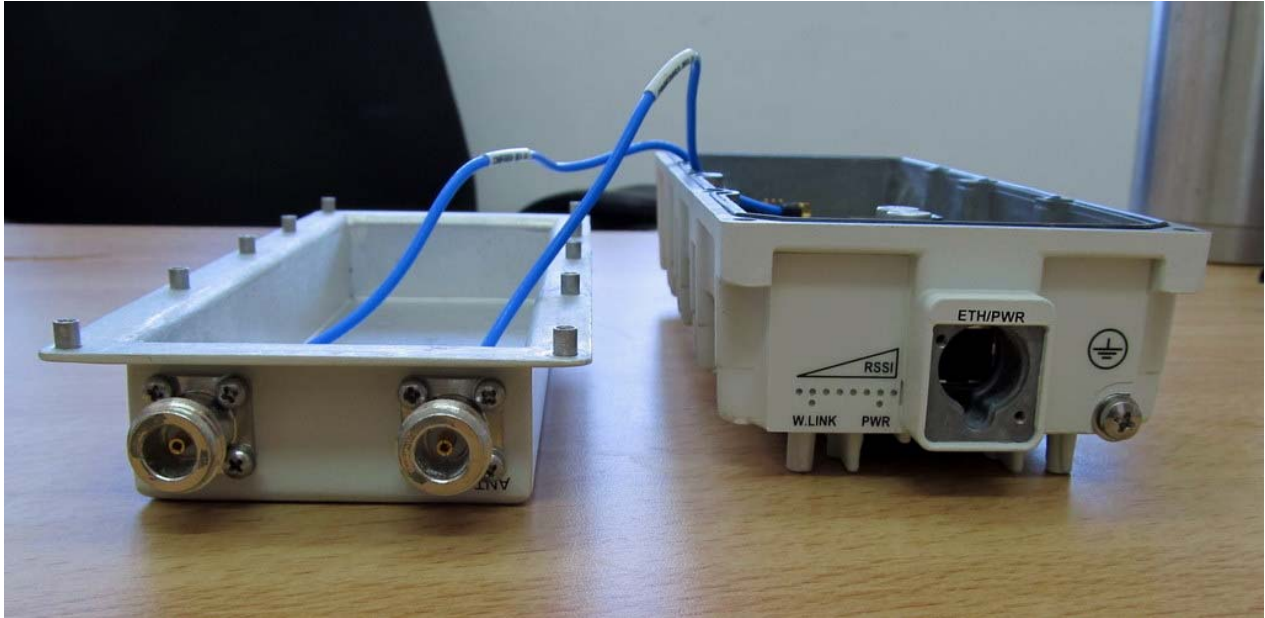

Ruggedcom Inc.

WiMax Subscriber Unit

Model: WiN5123/WiN5223

EXTERNAL PHOTOGRAPHS

WiN5123

WiN5123 – Opened Case

WiN5123 – Opened Case

WiN5123 – Front view