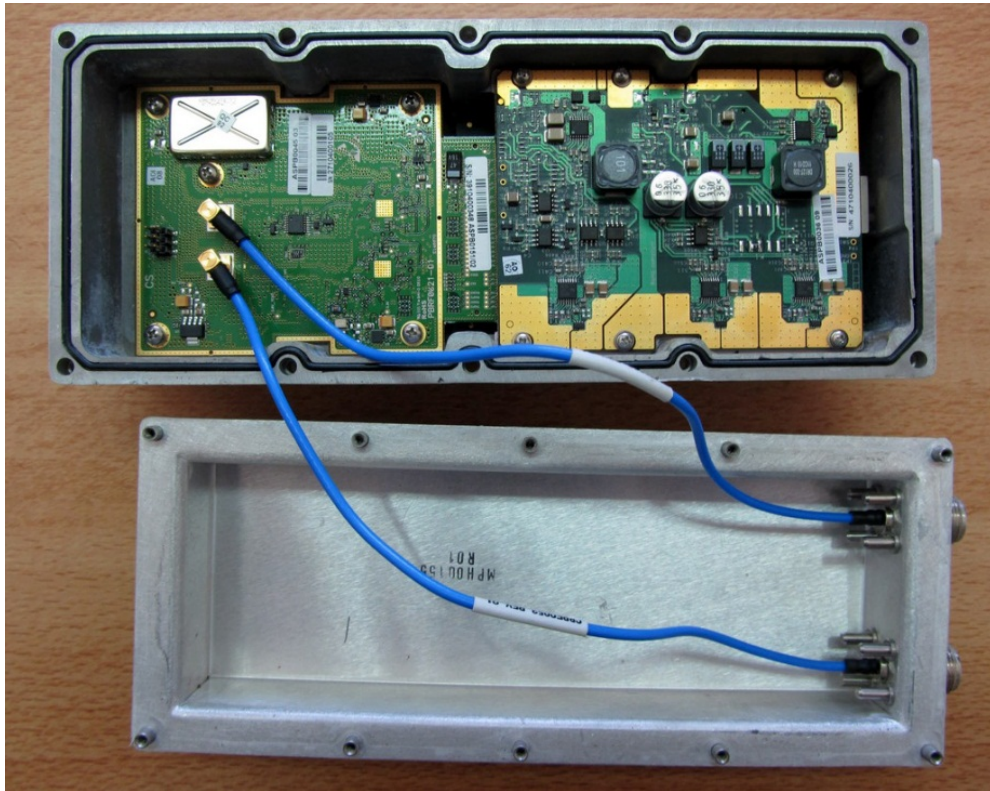

Ruggedcom Inc.

WiMax Subscriber Unit

Model: WiN5123/WiN5223

EXTERNAL PHOTOGRAPHS

WiN5123

WiN5123 – Opened Case

WiN5123 – Opened Case

WiN5123 – Front view

WiN5123 – Rear view

WiN5123 – Top View

WiN5123 – Bottom View

WiN5223

WiN5223 – Opened Case

WiN5223 – Opened Case

WiN5223 – Front view

WiN5223 – Bottom View