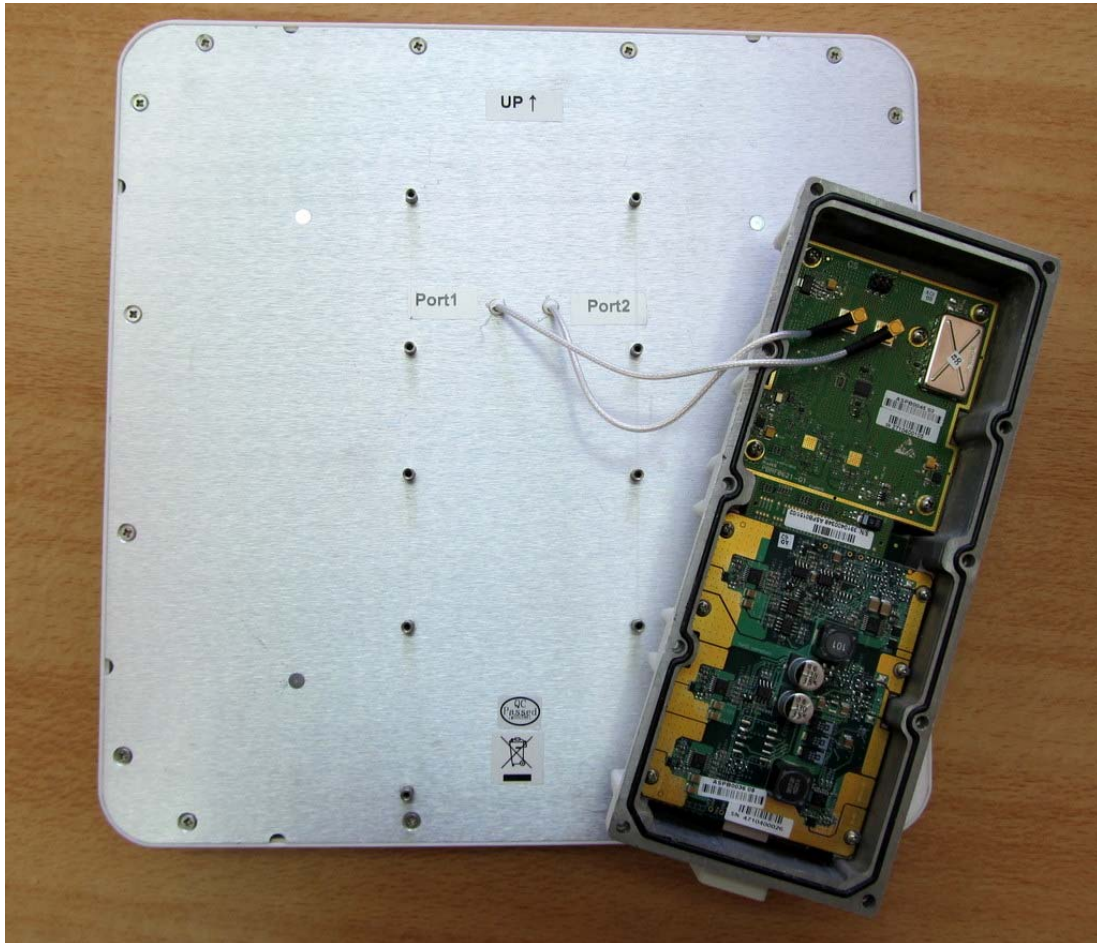

Ruggedcom Inc.

WiMax Subscriber Unit

Model: WiN5123/WiN5223

EXTERNAL PHOTOGRAPHS

WiN5123

WiN5123 – Opened Case

WiN5123 – Opened Case

WiN5123 – Front view

WiN5123 – Rear view

WiN5123 – Top View

WiN5123 – Bottom View

WiN5223

WiN5223 – Opened Case

WiN5223 – Opened Case

WiN5223 – Front view

WiN5223 – Bottom View