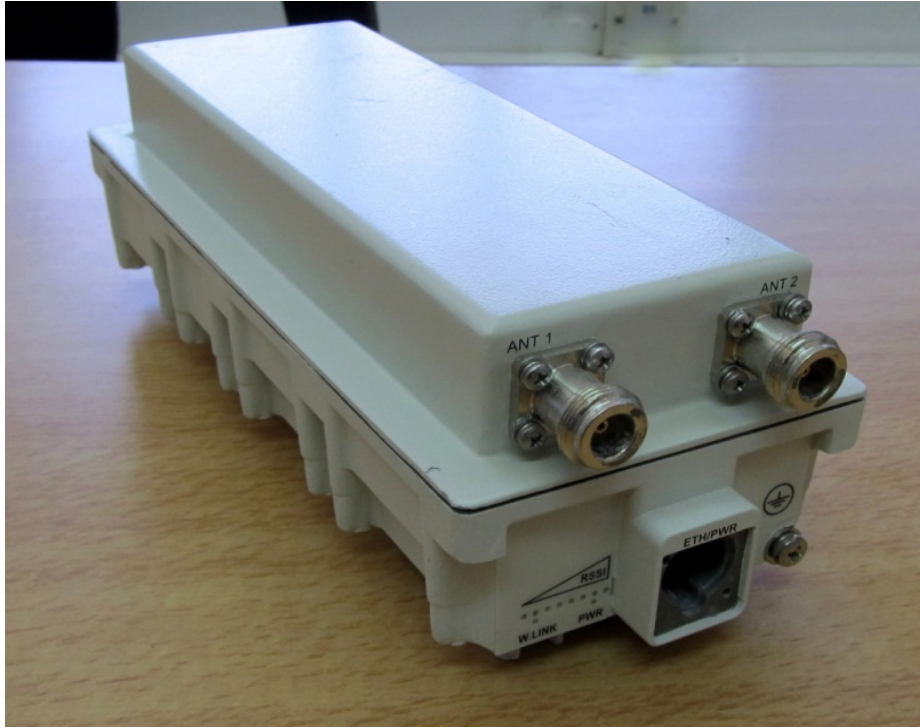

Ruggedcom Inc.

WiMax Subscriber Unit

Model: WiN5123/WiN5223

EXTERNAL PHOTOGRAPHS

WiN5123

WiN5123 – Opened Case

WiN5123 – Opened Case

WiN5123 – Front view

WiN5123 – Rear view

WiN5123 – Top View

WiN5123 – Bottom View

WiN5223

WiN5223 – Opened Case

WiN5223 – Opened Case

WiN5223 – Front view

WiN5223 – Bottom View