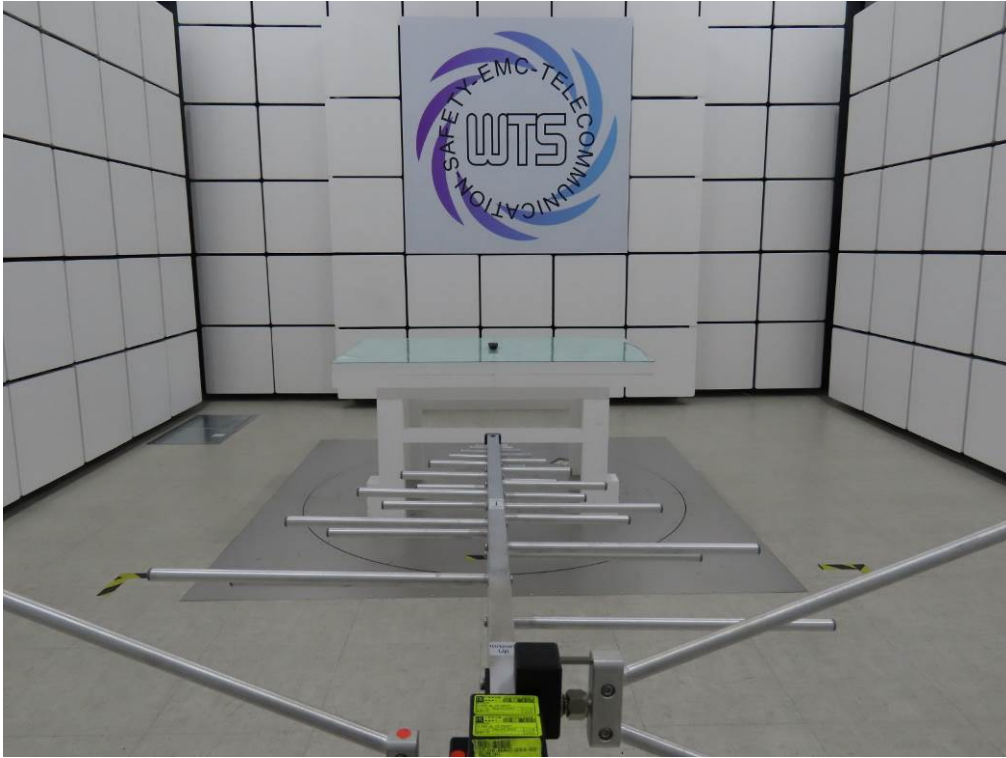

Registration number: W6M22403-23342-FCC
FCC ID: VFK-RC-WM-213

**Set Up Photo of Radiated Emission
Below 1 GHz**

Registration number: W6M22403-23342-FCC
FCC ID: VFK-RC-WM-213

Above 1 GHz

Registration number: W6M22403-23342-FCC
FCC ID: VFK-RC-WM-213