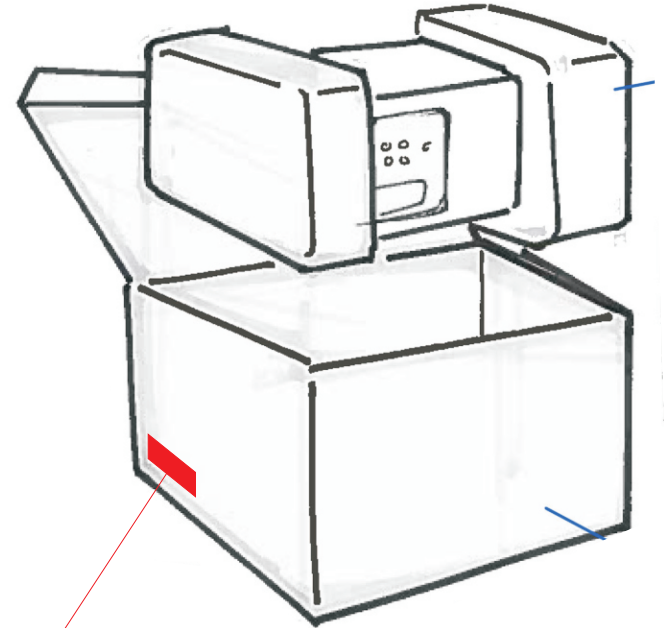

# Gift Box Label

Scale 1:1

NOTES

LABEL SIZE: 50MMX30MM

BLACK PRINTING ON WHITE PAPER

Scale 2:1

**Label Location**

**LxW=37.1x7.3mm**