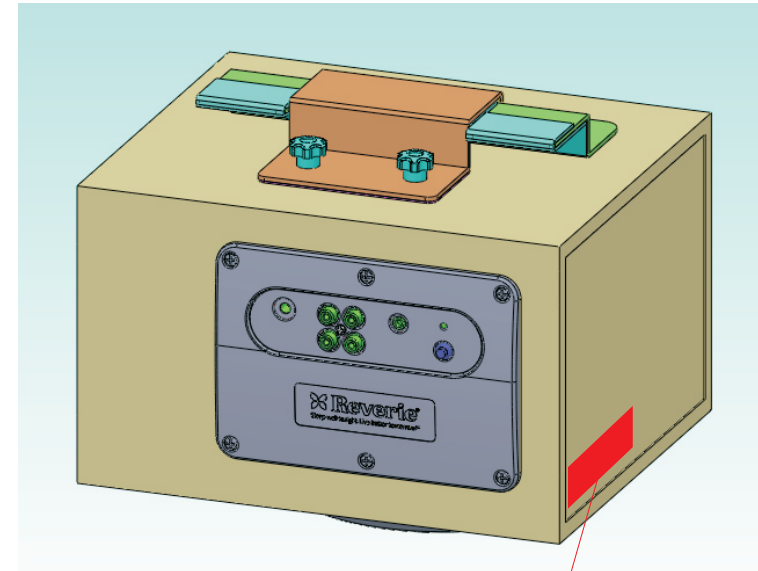

Label Location