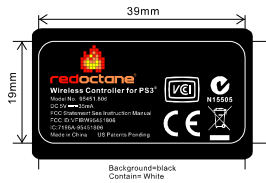

Make By:

Date:

Received by:

Date: