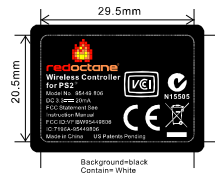

Injection / Embossing / Silkscreen / Packaging Information Form

PROJECT: GUITAR HERO

Model No.: Gh4 PS2 (95449.805) No. 7073-3

Detail as below:

Part Name	Part No.:	Material	Colour	Symbol
Rating Sticker		Paper	Text: White Background: black	

Film:

SCALE 1:2

SCALE 1:1