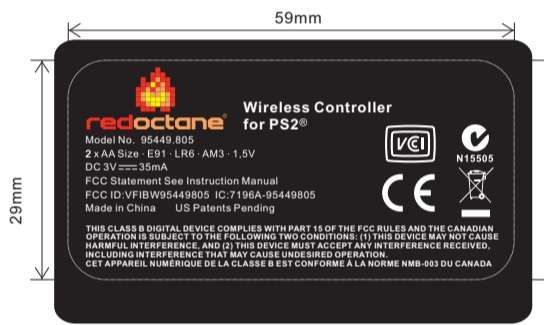

# Injection / Embossing / Silkscreen / Packaging Information Form

PROJECT: GUITAR HERO

Model No.: Gh4 PS2 (95449.805) No. 7072-3

Detail as below:

Part Name	Part No.:	Material	Colour	Symbol
Rating Sticker		Paper	Text: White Background: black	

Film:

SCALE 1:1

Background=black  
Contain= White

SCALE 1:2  
59mm

Make By:

Date:

Received by:

Date: