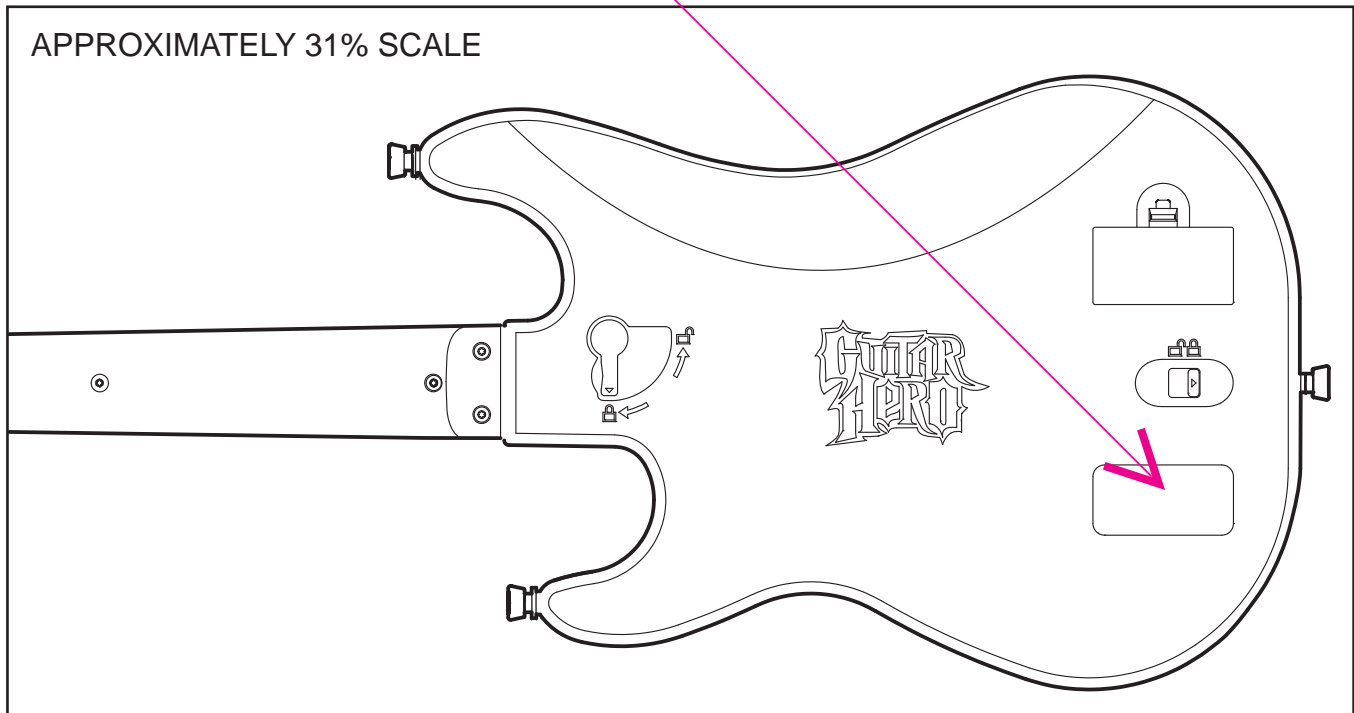

PROJECT: GH6 Band Bundle

MODEL NO. 95905805

DETAILS: Xbox 360 | Wireless Guitar

PART NAME	PART NO.	MATERIAL	COLOR	SYMBOL
Rating Sticker	95905805		<input checked="" type="checkbox"/> Black (CMYK 0/0/0/100) <input type="checkbox"/> White	

FILM: SCALE 1:1

Injection / Embossing / Silkscreen / Packaging Information Form

PROJECT: GUITAR HERO

Model No.: Gh5 Xbox 360 (95905.805)

Detail as below:

Part Name	Part No.:	Material	Colour	Symbol
Rating Sticker		Paper	Text: White Background: black	

Film:

SCALE 1:1

SCALE 1:2

Background=black
Contain= White

Background=black
Contain= White

Make By:

Date:

Received by:

Date:

Label Location