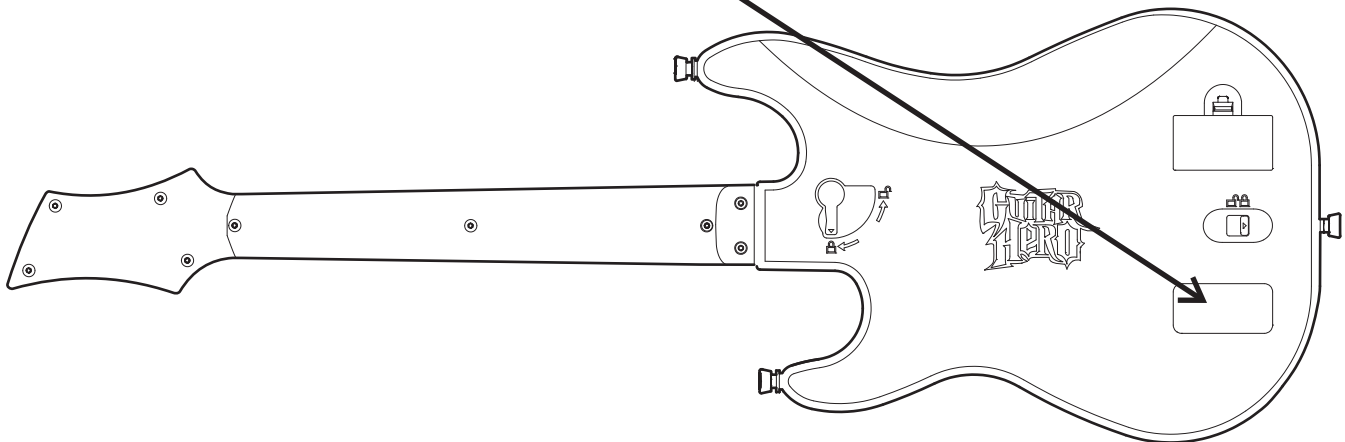

FILM: SCALE 1:1

Injection / Embossing / Silkscreen / Packaging Information Form

PROJECT: GUITAR HERO

Model No.: Gh5 Xbox 360 (95905.805)

Detail as below:

Part Name	Part No.:	Material	Colour	Symbol
Rating Sticker		Paper	Text: White Background: black	

Film:

SCALE 1:1

SCALE 1:2

Background=black
Contain= White

Background=black
Contain= White

Make By:

Date:

Received by: