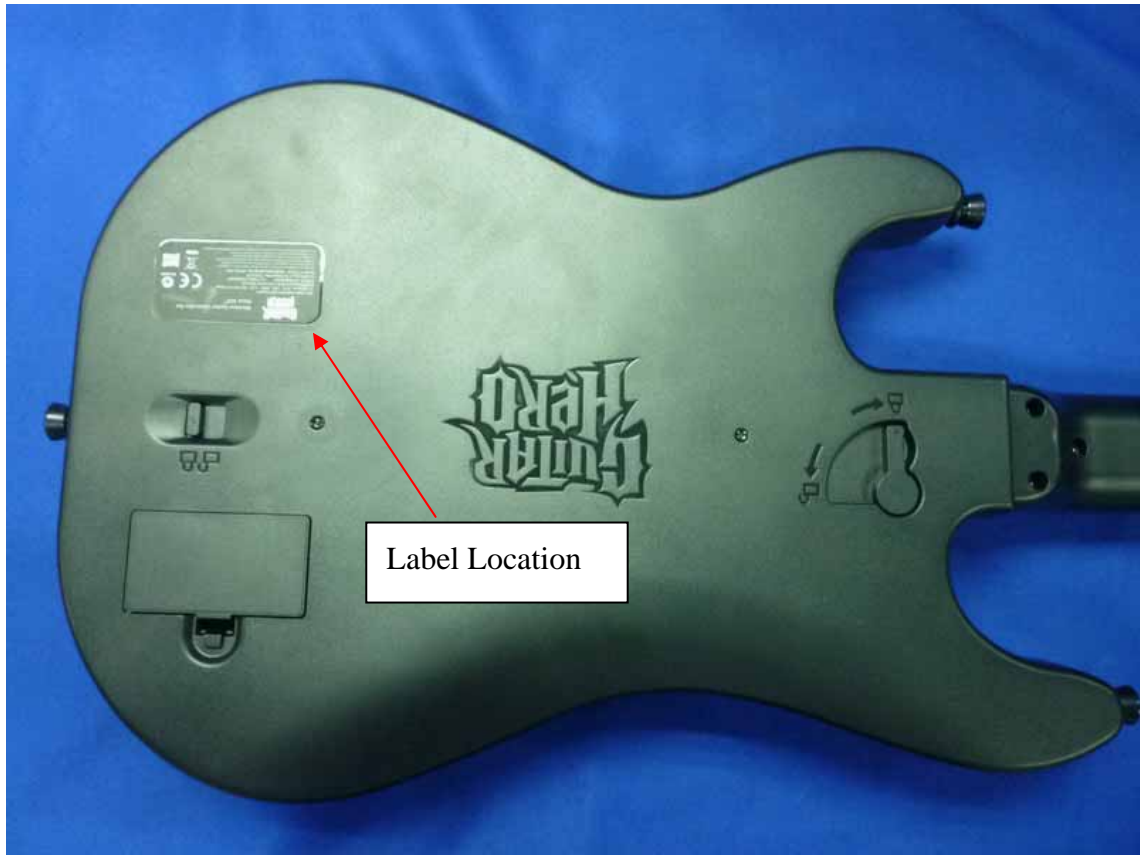

FILM: SCALE 1:1

Injection / Embossing / Silkscreen / Packaging Information Form

PROJECT: GUITAR HERO

Model No.: Gh5 Xbox 360 (95905.805)

Detail as below:

Part Name	Part No.:	Material	Colour	Symbol
Rating Sticker		Paper	Text: White Background: black	

Film:

SCALE 1:1

SCALE 1:2

Background=black
Contain= White

Background=black
Contain= White

Make By:

Date:

Received by:

Date:

Label Location