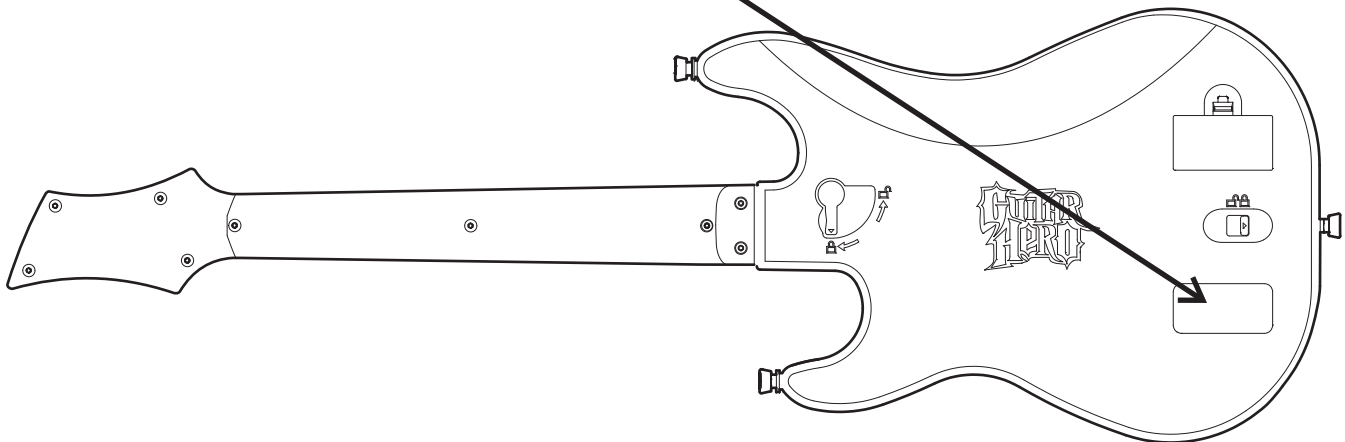

# Injection / Embossing / Silkscreen / Packaging Information Form

PROJECT: GUITAR HERO

Model No.: Gh5 Xbox 360 (95905.805)

Detail as below:

Part Name	Part No.:	Material	Colour	Symbol
Rating Sticker		Paper	Text: White Background: black	

Film:

SCALE 1:1

SCALE 1:2

Background=black  
Contain= White

Background=black  
Contain= White

Make By:

Date:

Received by: