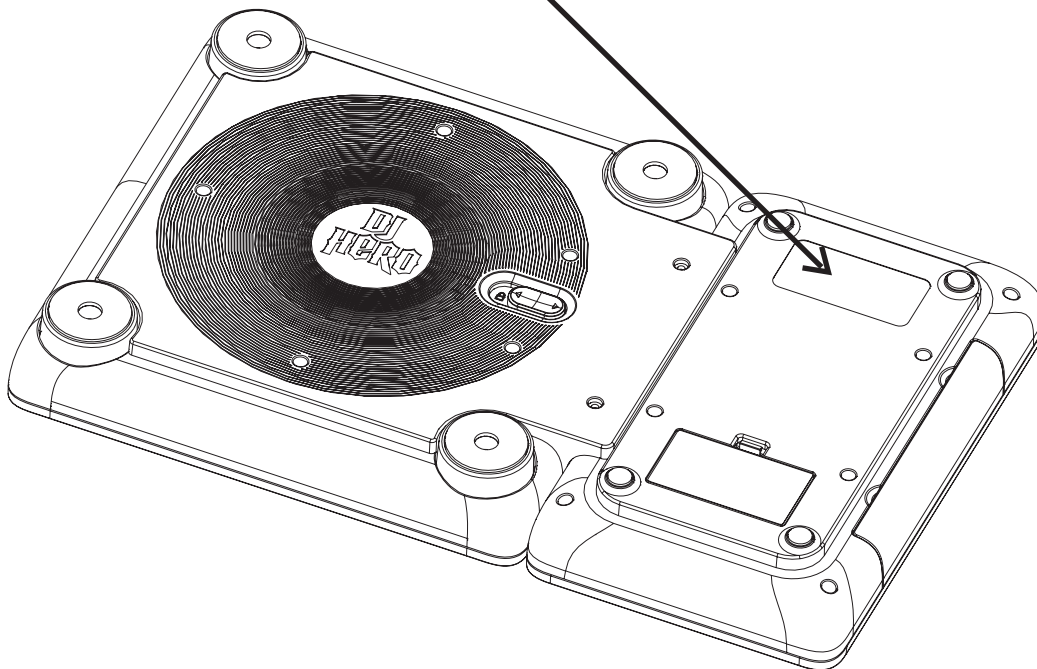

FILM: SCALE 1:1

Injection / Embossing / Silkscreen / Packaging Information Form

PROJECT: DJ Hero

Model No.: DJ Hero: Xbox 360 (95849.809)

Detail as below: **Wireless Turntable Controller**

Part Name	Part No.:	Material	Color	Symbol
Rating Sticker	95849.809	Paper	Text: White Background: Black	

Film:

SCALE 1:1

Background=black
Contain=White

SCALE 1:2

Background=black
Contain=White

Make By:

Date:

Received by: