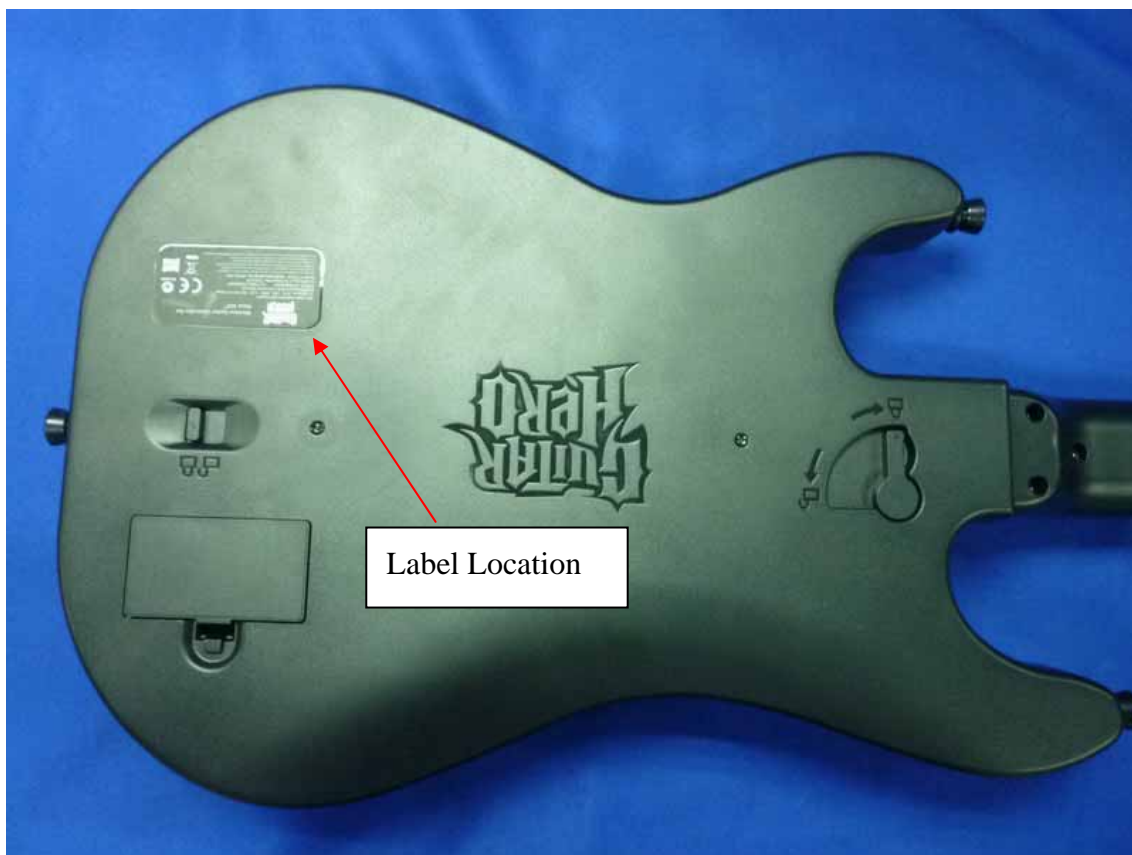

FILM: SCALE 1:1

Injection / Embossing / Silkscreen / Packaging Information Form

PROJECT: DJ Hero

Model No.: DJ Hero: Xbox 360 (95849.809)

Detail as below: **Wireless Turntable Controller**

Part Name	Part No.:	Material	Color	Symbol
Rating Sticker	95849.809	Paper	Text: White Background: Black	

Film:

SCALE 1:1

Background=black
Contain=White

SCALE 1:2

Background=black
Contain=White

Make By:

Date:

Received by:

Date:

Label Location