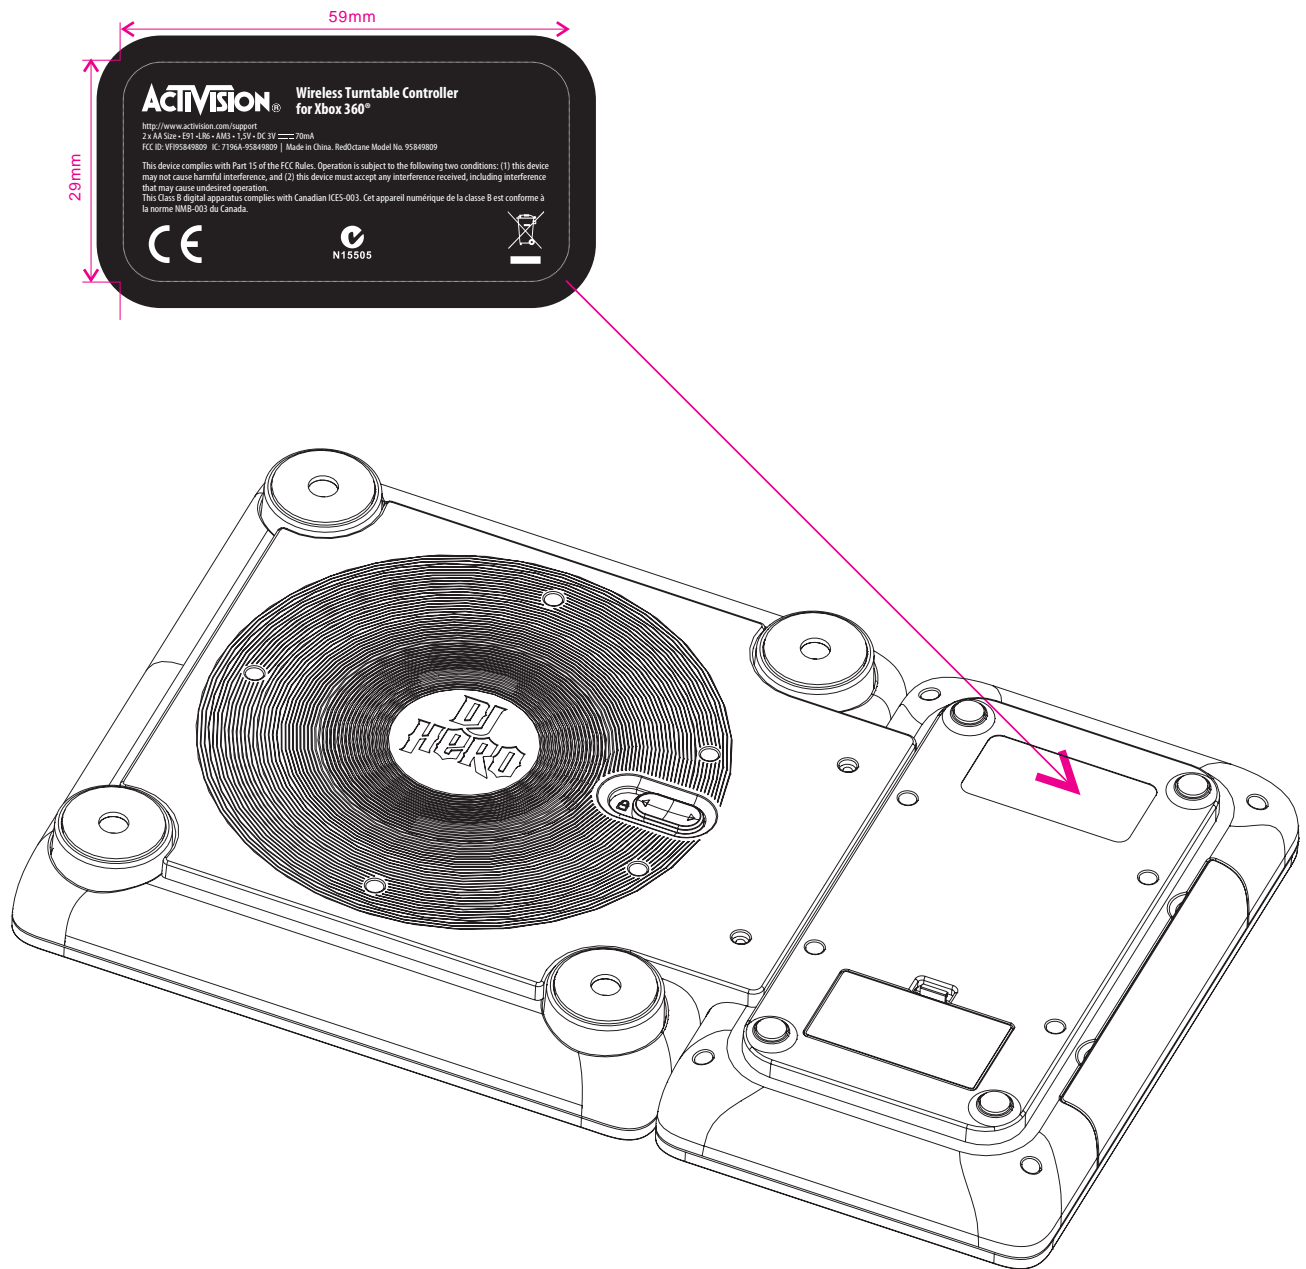

PROJECT: DJH 2010

MODEL NO. 95849809

DETAILS: Xbox 360 | Wireless Turntable Controller

PART NAME	PART NO.	MATERIAL	COLOR	SYMBOL
Rating Sticker	95849809		<input checked="" type="checkbox"/> Black (CMYK 0/0/0/100) <input type="checkbox"/> White	

FILM: SCALE 1:1

Injection / Embossing / Silkscreen / Packaging Information Form

PROJECT: DJ Hero

Model No.: DJ Hero: Xbox 360 (95849.809)

Detail as below: **Wireless Turntable Controller**

Part Name	Part No.:	Material	Color	Symbol
Rating Sticker	95849.809	Paper	Text: White Background: Black	

Film:

SCALE 1:1

Background=black
Contain=White

SCALE 1:2

Background=black
Contain=White

Make By:

Date:

Received by: