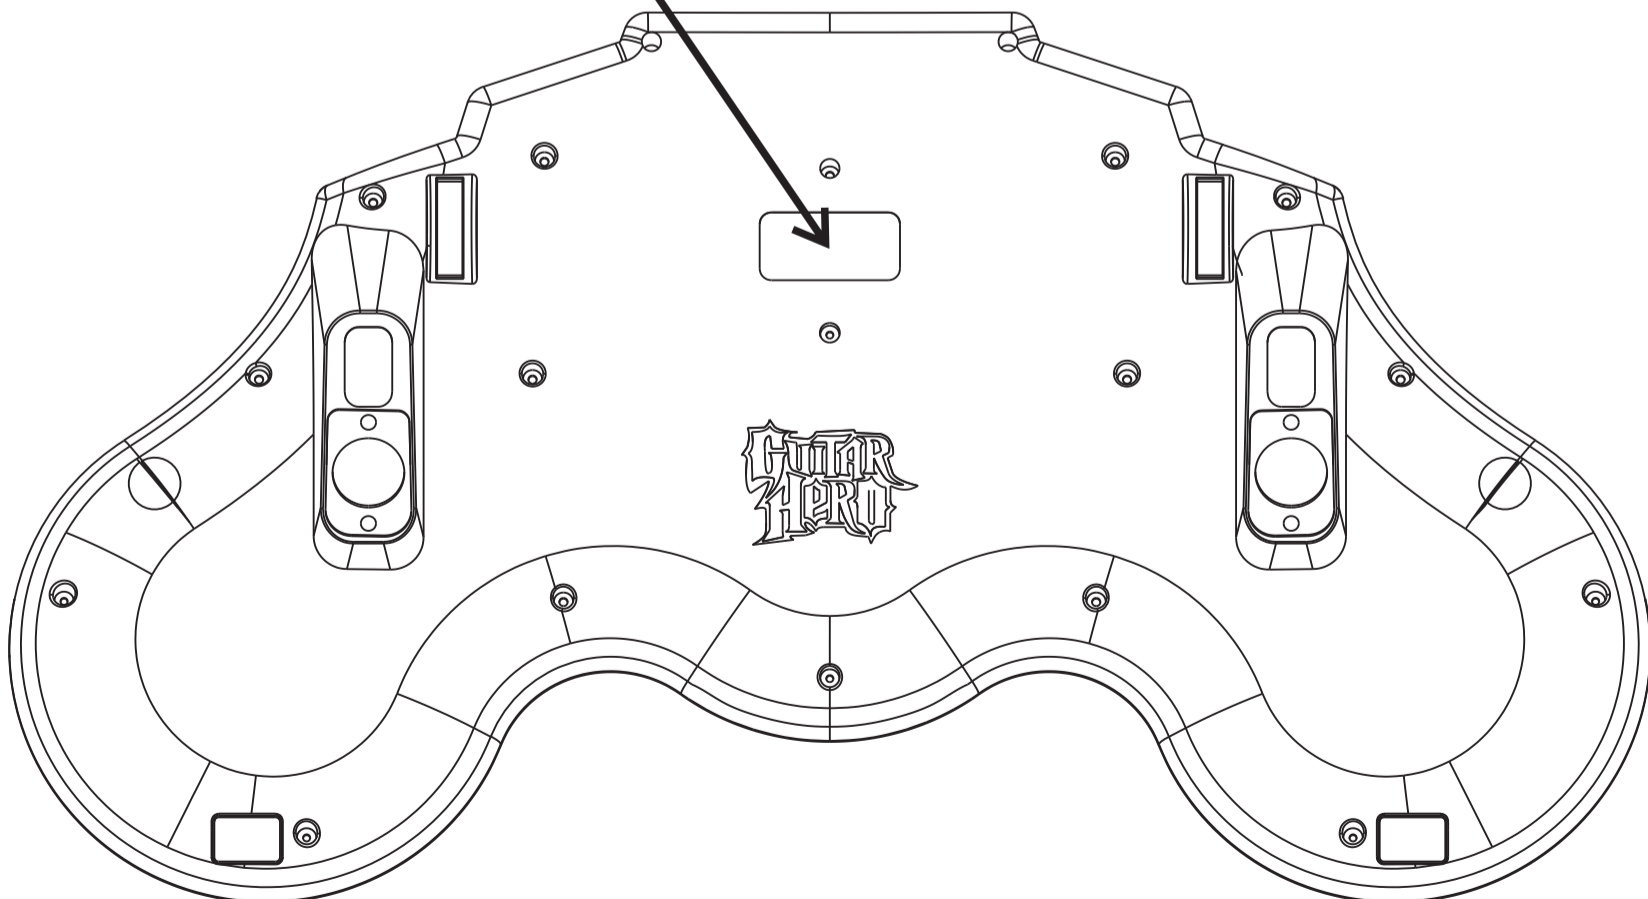

# Injection / Embossing / Silkscreen / Packaging Information Form

PROJECT: GUITAR HERO

Model No.: GHWT 360 (95519.805) No. 7100-2

Detail as below:

## Wireless Drum

Part Name	Part No.:	Material	Colour	Symbol
Rating Sticker		Paper	Text: White Background: black	

Film:

SCALE 1:1

SCALE 1:2

Background=black  
Contain= White

Background=black  
Contain= White