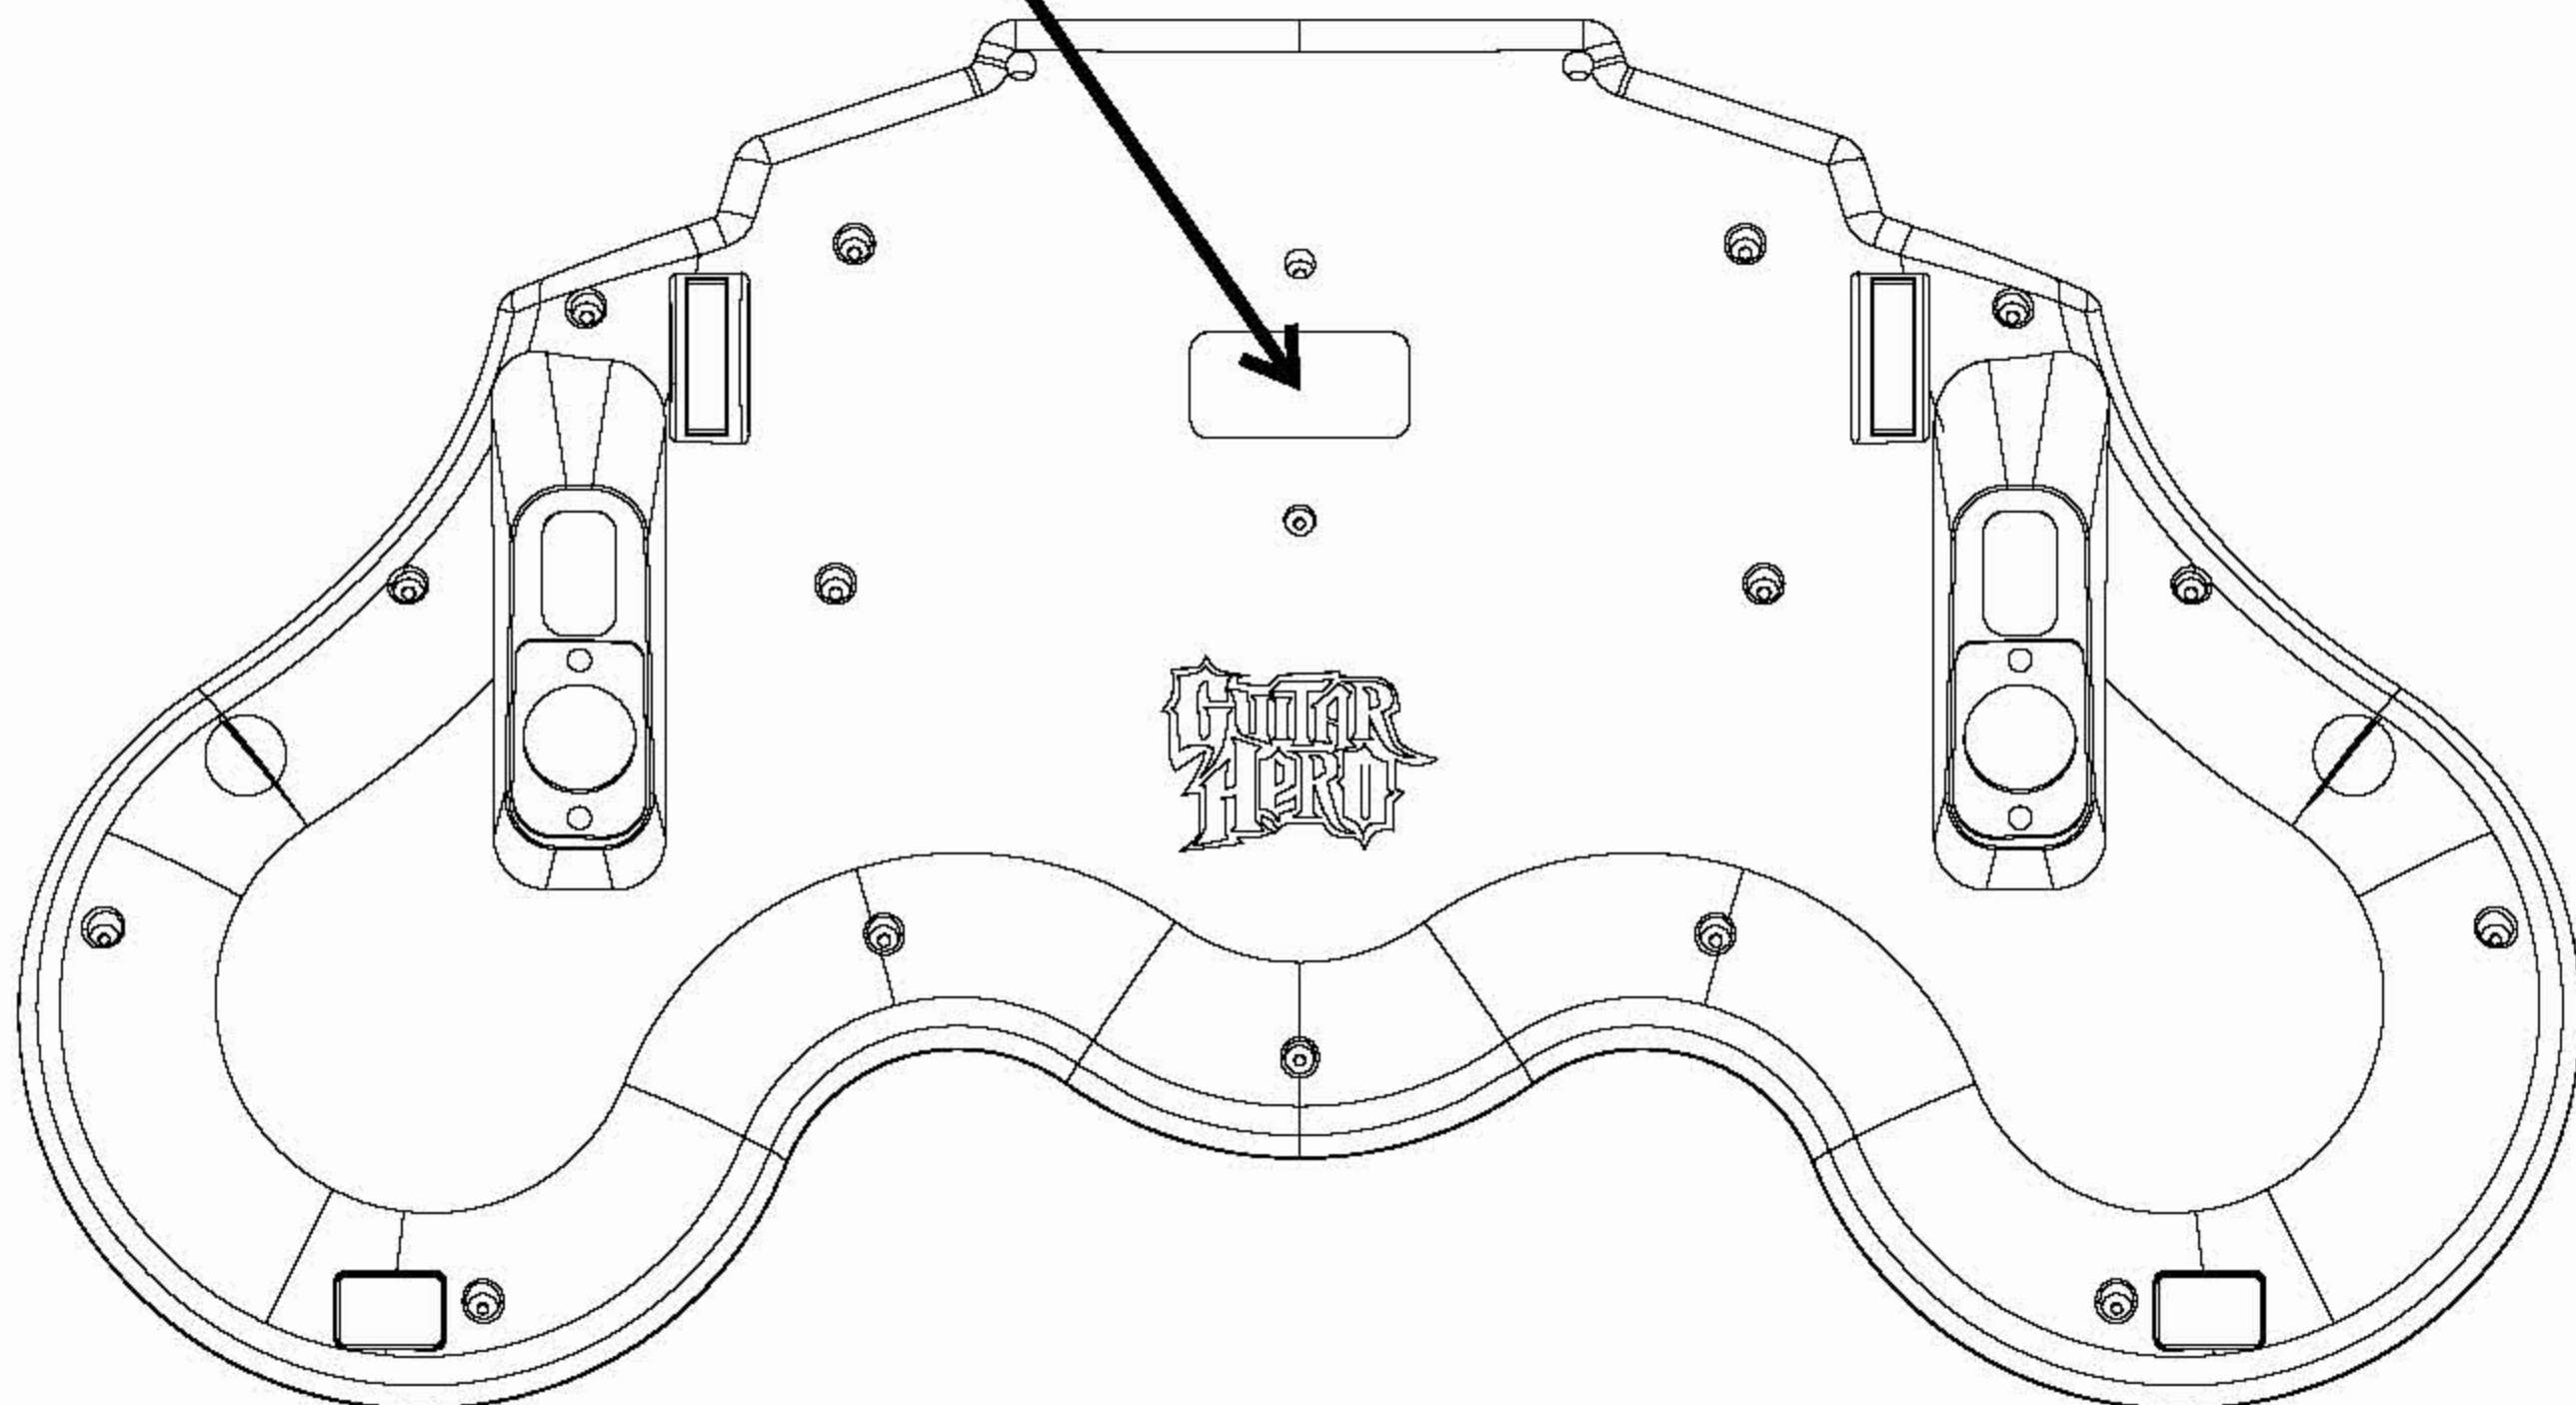

## Wireless Drum

Part Name	Part No.:	Material	Colour	Symbol
Rating Sticker		Paper	Text: White Background: black	

Film:

SCALE 1:1

SCALE 1:2

Background=black  
Contain= White

Background=black  
Contain= White