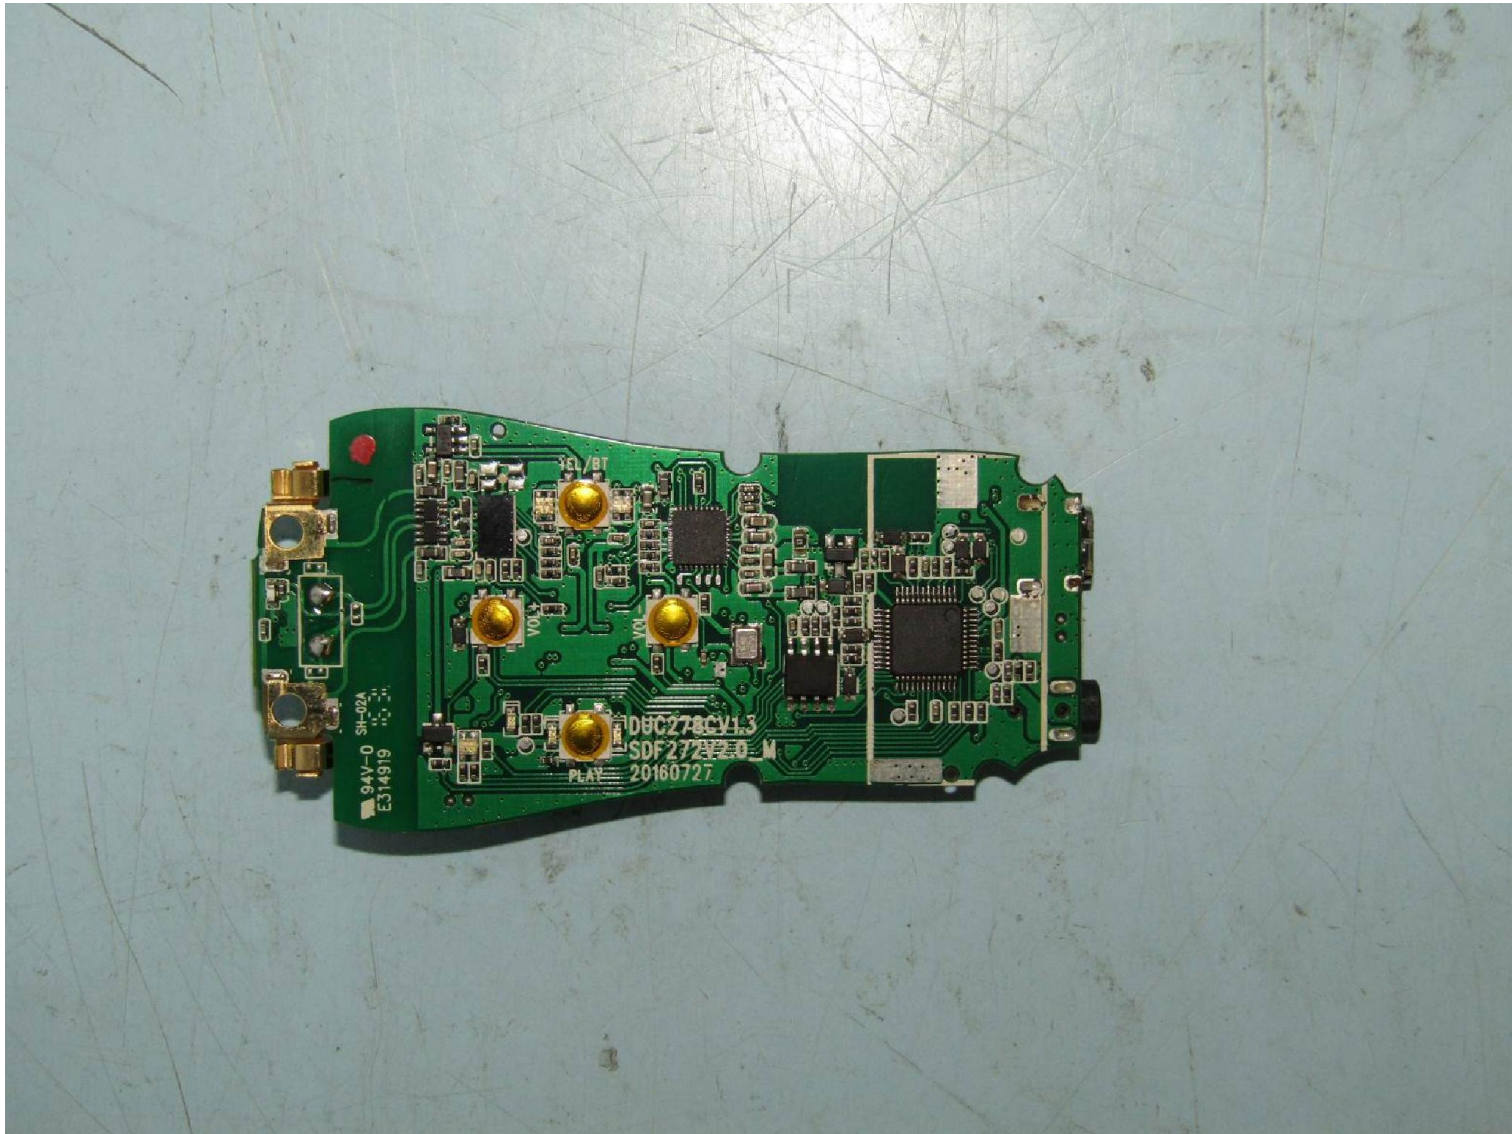

FCC ID: VEP-SQC7B00
PHOTOGRAPH OF THE PRODUCT
INNER CIRCUIT TOP VIEW

FCC ID: VEP-SQC7B00
PHOTOGRAPH OF THE PRODUCT
INNER CIRCUIT FRONT VIEW

FCC ID: VEP-SQC7B00
PHOTOGRAPH OF THE PRODUCT
INNER CIRCUIT BACK VIEW

FCC ID: VEP-SQC7B00
PHOTOGRAPH OF THE PRODUCT
RF MODULE FRONT VIEW

FCC ID: VEP-SQC7B00
PHOTOGRAPH OF THE PRODUCT
RF MODULE BACK VIEW

FCC ID: VEP-SQC7B00
PHOTOGRAPH OF THE PRODUCT