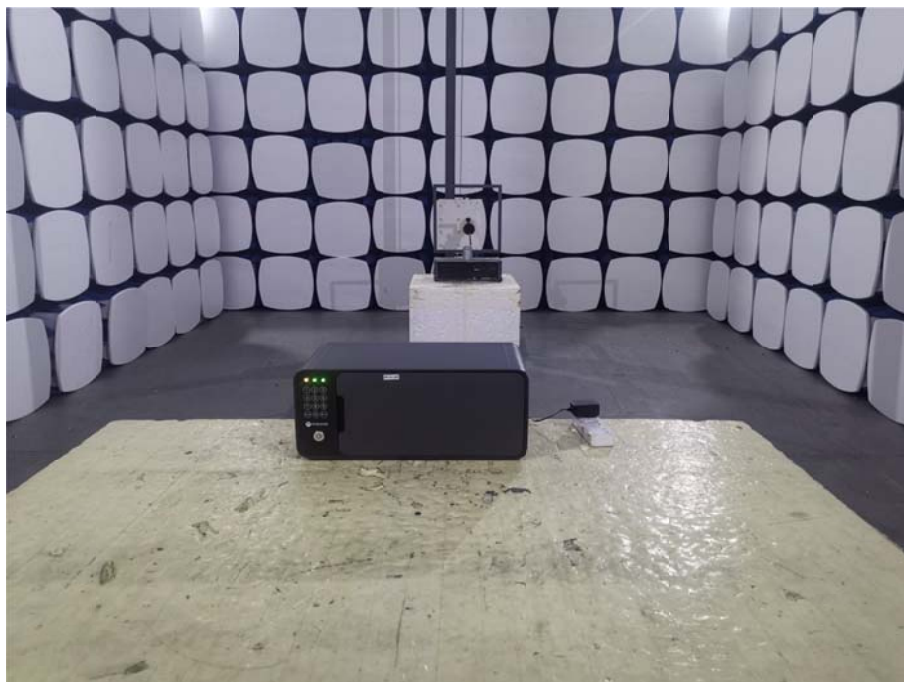

EXHIBIT 4 - TEST SETUP PHOTOGRAPHS

Conducted Emission Test Setup

Radiation Emission Test Setup (Below 30MHz)

Radiation Emission Test Setup (30MHz to 1GHz)

Radiation Emission Test Setup (1GHz to 18GHz)

Radiation Emission Test Setup (Above 18GHz)