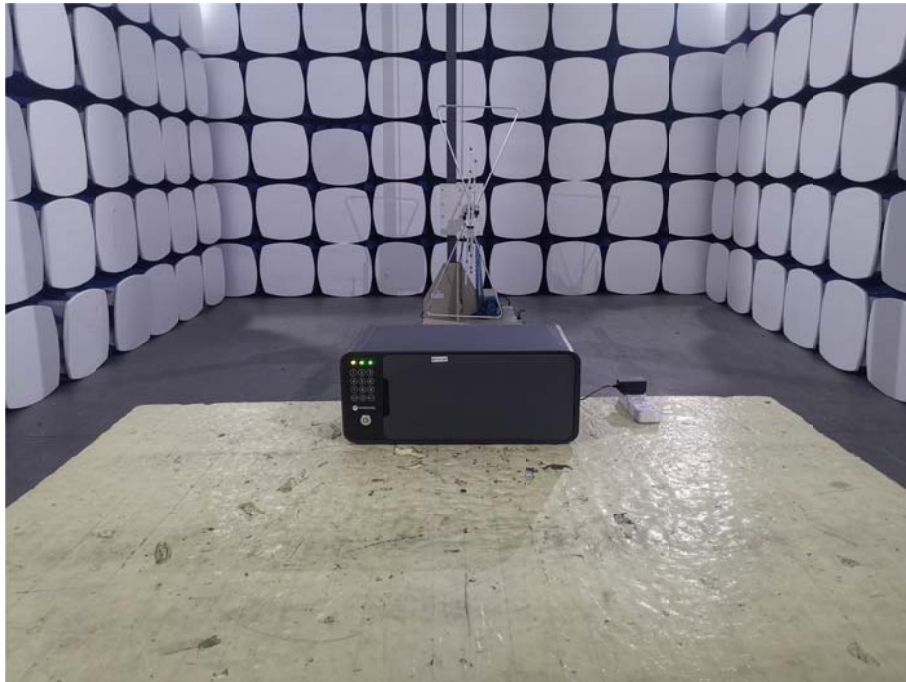

EXHIBIT 4 - TEST SETUP PHOTOGRAPHS

Conducted Emission Test Setup

Radiation Emission Test Setup (Below 30MHz)

Radiation Emission Test Setup (30MHz to 1GHz)

Radiation Emission Test Setup (1GHz to 18GHz)

Radiation Emission Test Setup (Above 18GHz)