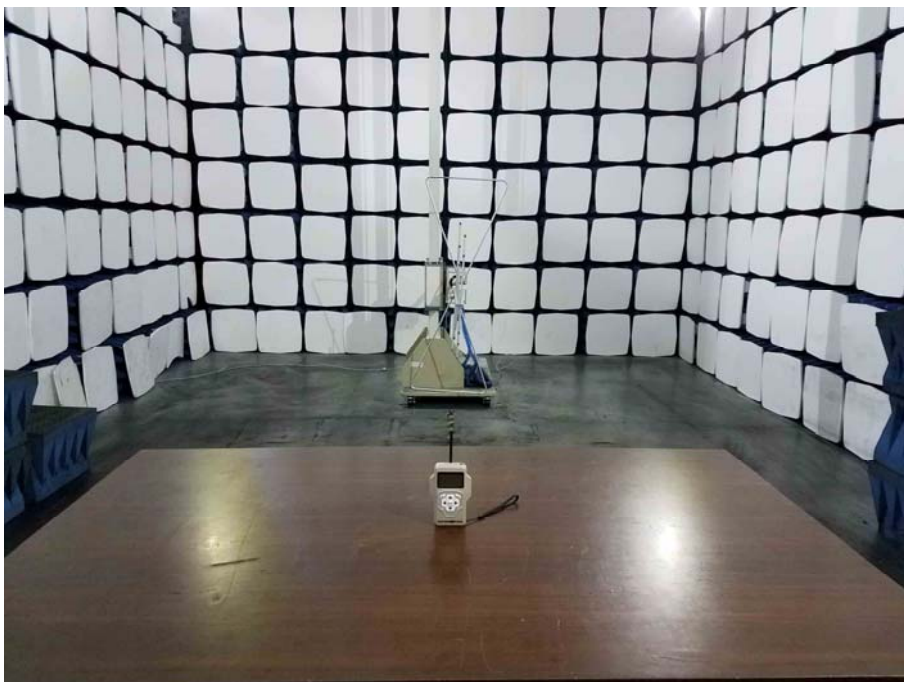

EXHIBIT 4 - TEST SETUP PHOTOGRAPHS

Radiation Emission Test Setup (Below 30MHz)

Radiation Emission Test Setup (30MHz to 1GHz)

Radiation Emission Test Setup (Above 1GHz)