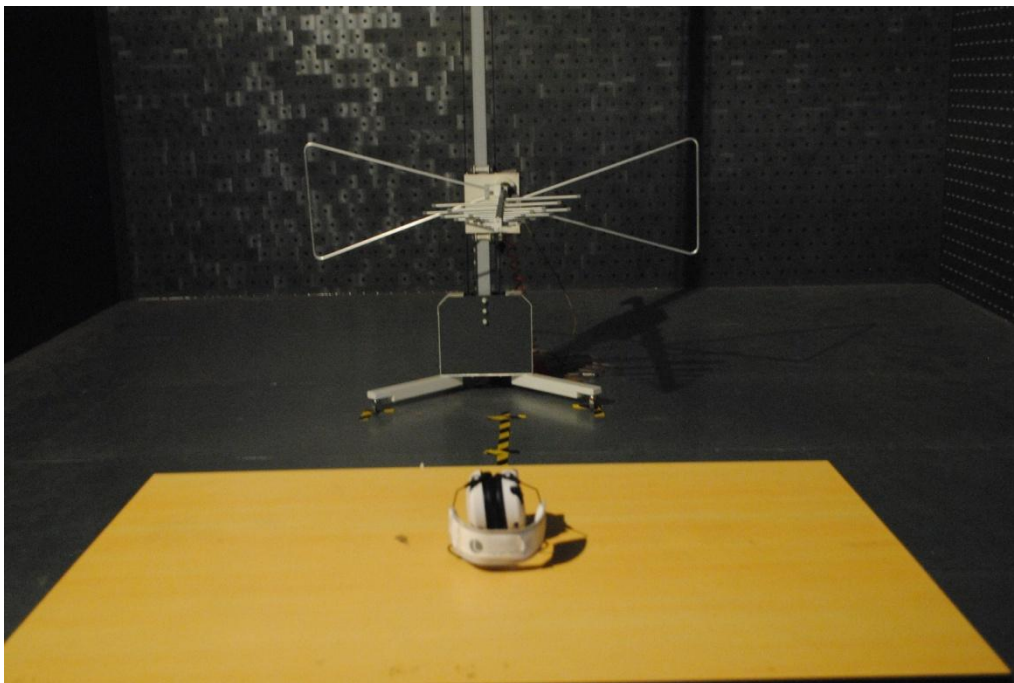

Test Setup Photos VEP-HLTBT

EMI Test Setup View

Radiated Emission test view (From 9kHz to 30MHz)

Radiated Emission test view (From 30MHz to 1GHz)

Test Setup Photos VEP-HLTBT

Radiated Emission test view (1GHz to 18GHz)

Radiated Emission test view (18GHz to 26.5GHz)

Test Setup Photos VEP-HLTBT
RF conducted for the RF output power