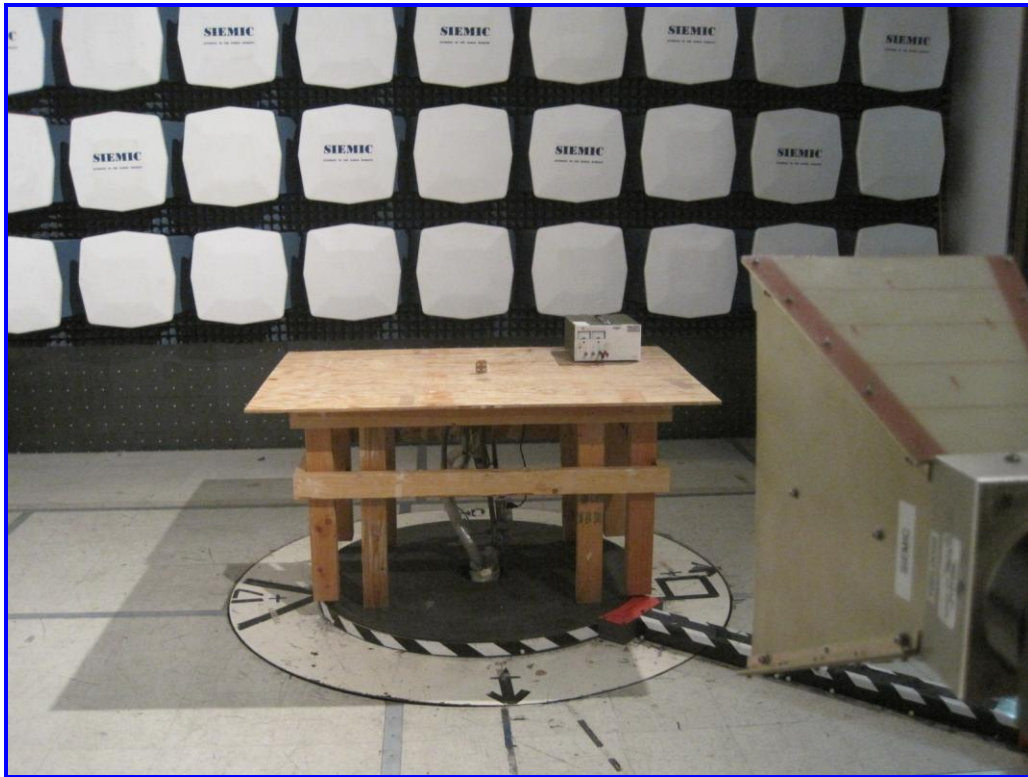

# HB180

Conducted Emission Test Setup – Front View

Conducted Emission Test Setup –Rear View

Radiated Emission Test Setup – Front View (<1GHz)

Radiated Emission Test Setup – Rear View (<1GHz)

Radiated Emission Test Setup – Front View (>1GHz)

Radiated Emission Test Setup – Rear View (>1GHz)