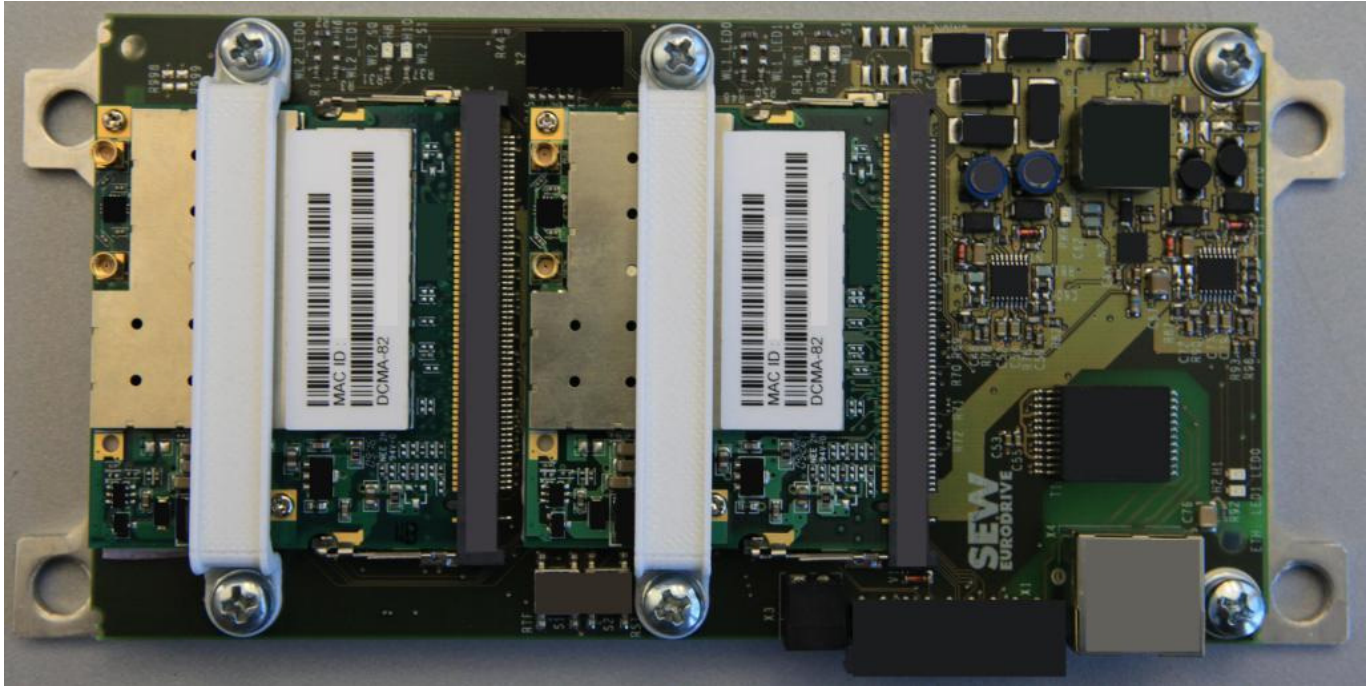

Internal Pictures

MOVIPRO

Option: 1796 6167 WLAN-Karte #MPCI-DCMA-82-MMCX

1. 1796 6167 WLAN-Karte #MPCI-DCMA-82-MMCX

Front View:

Front View without shield:

Back View:

Internal Pictures

MOVIPRO

Option: 1796 6167 WLAN-Karte #MPCI-DCMA-82-MMCX

1. SEW Board

The SEW Board uses the wlan card "WLAN-Karte #MPCI-DCMA-82-MMCX"(SEW Part No. 1796 6167)

Front View:

Back View: