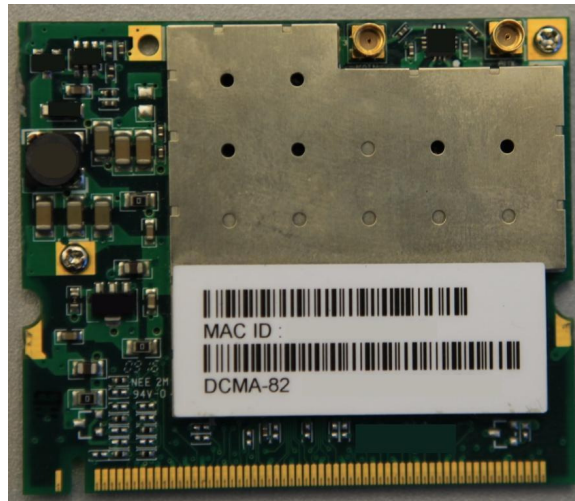

Internal Pictures

MOVIPRO

Option: 1796 6167 WLAN-Karte #MPCI-DCMA-82-MMCX

1. 1796 6167 WLAN-Karte #MPCI-DCMA-82-MMCX

Front View:

Front View without shield:

Back View:

Internal Pictures

MOVIPRO

Option: 1796 6167 WLAN-Karte #MPCI-DCMA-82-MMCX

1. SEW Board

The SEW Board uses the wlan card "WLAN-Karte #MPCI-DCMA-82-MMCX"(SEW Part No. 1796 6167)

Front View:

Back View: