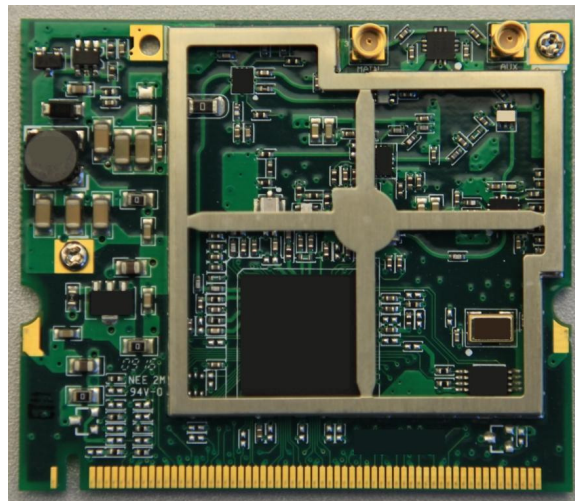

Internal Pictures

MOVIPRO

Option: 1796 6167 WLAN-Karte #MPCI-DCMA-82-MMCX

1. 1796 6167 WLAN-Karte #MPCI-DCMA-82-MMCX

Front View:

Front View without shield:

Back View:

Internal Pictures

MOVIPRO

Option: 1796 6167 WLAN-Karte #MPCI-DCMA-82-MMCX

1. SEW Board

The SEW Board uses the wlan card "WLAN-Karte #MPCI-DCMA-82-MMCX"(SEW Part No. 1796 6167)

Front View:

Back View: