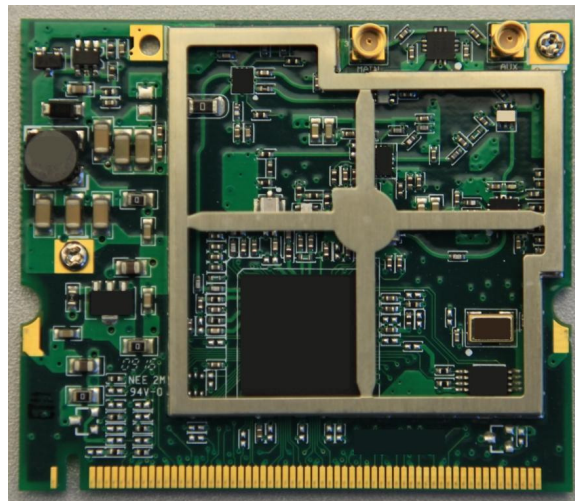

# Internal Pictures

MOVIPRO

Option: 1796 6167 WLAN-Karte #MPCI-DCMA-82-MMCX

## 1. 1796 6167 WLAN-Karte #MPCI-DCMA-82-MMCX

Front View:

Front View without shield:

Back View:

## 1. SEW Board

The SEW Board uses the wlan card "WLAN-Karte #MPCI-DCMA-82-MMCX"(SEW Part No. 1796 6167)

Front View:

Back View: