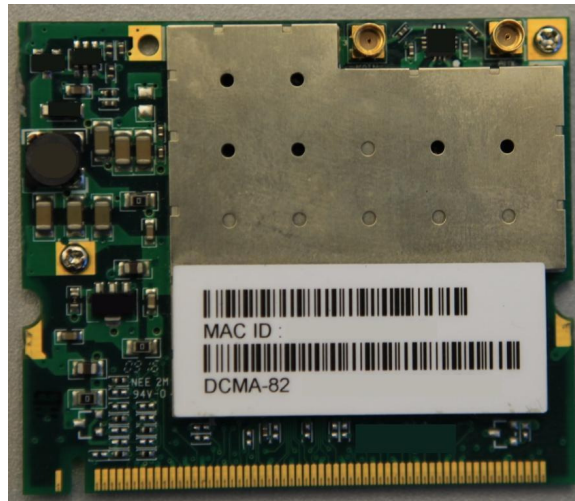

# Internal Pictures

MOVIPRO

Option: 1796 6167 WLAN-Karte #MPCI-DCMA-82-MMCX

## 1. 1796 6167 WLAN-Karte #MPCI-DCMA-82-MMCX

Front View:

Front View without shield:

Back View: