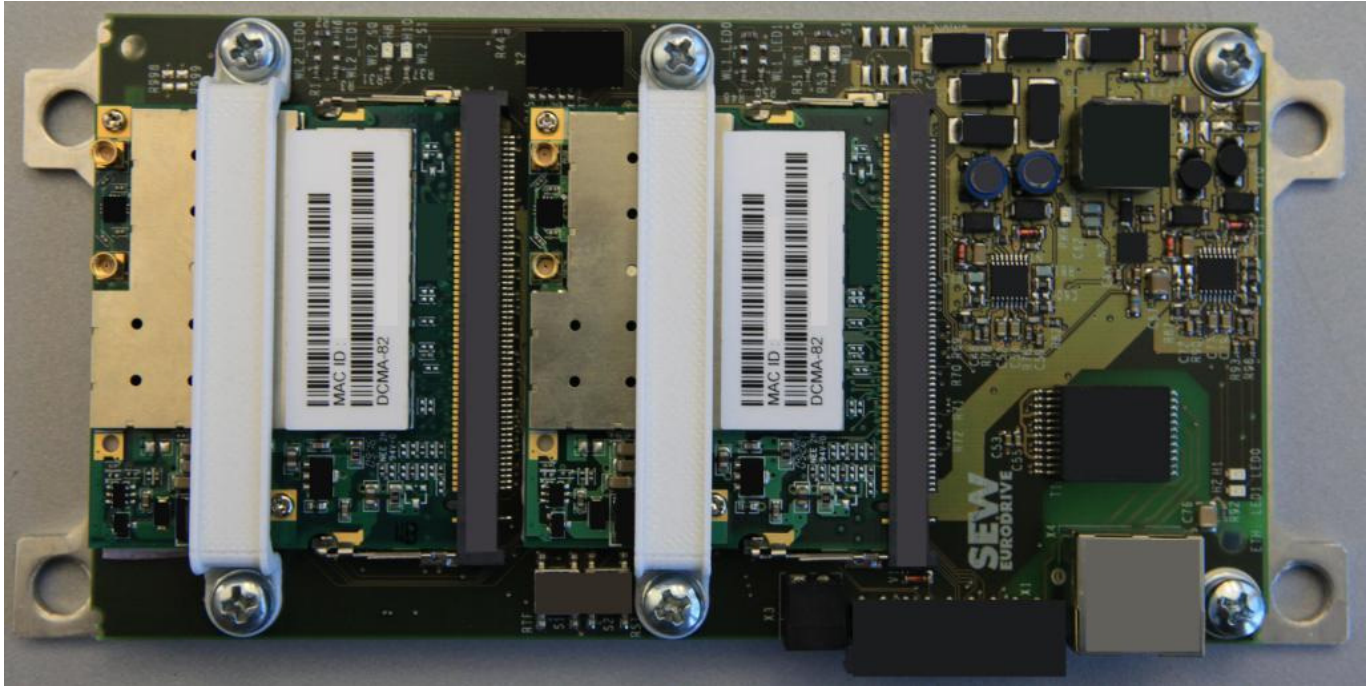

## 1. 1796 6167 WLAN-Karte #MPCI-DCMA-82-MMCX

Front View:

Front View without shield:

Back View:

# Internal Pictures

MOVIPRO

Option: 1796 6167 WLAN-Karte #MPCI-DCMA-82-MMCX

## 1. SEW Board

The SEW Board uses the wlan card "WLAN-Karte #MPCI-DCMA-82-MMCX"(SEW Part No. 1796 6167)

Front View:

Back View: