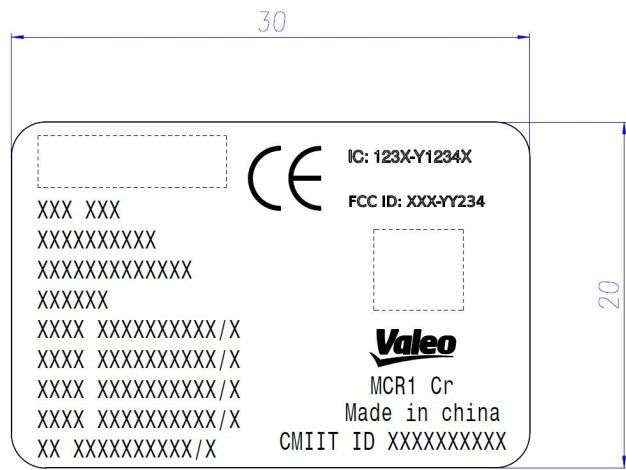

MCR1 Label

January 2023

SMART TECHNOLOGY FOR SMARTER MOBILITY

FCC - Canada references

- FCC ID: VE2-60913793
- ISED: 7173A-60913793

SMART TECHNOLOGY
FOR SMARTER MOBILITY