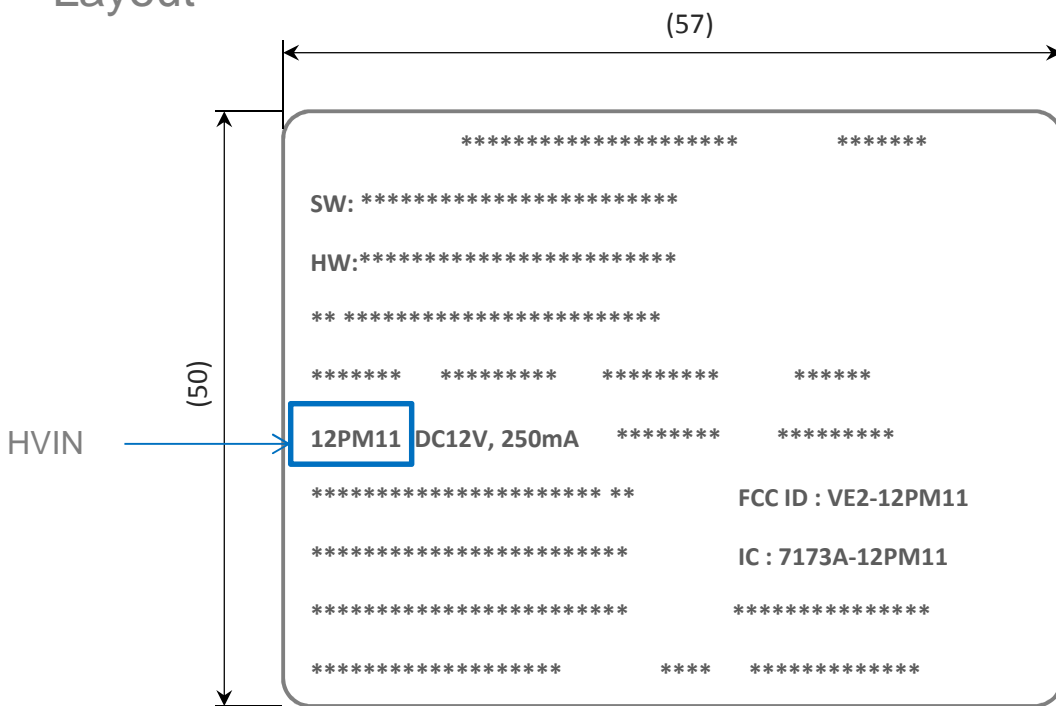

# Label layout & location

Product: Parkman ECU 1.1  
Model: 12PM11

**FCC ID: VE2-12PM11**  
**IC: 7173A-12PM11**

• Layout

Scale and proportions: free

• Location