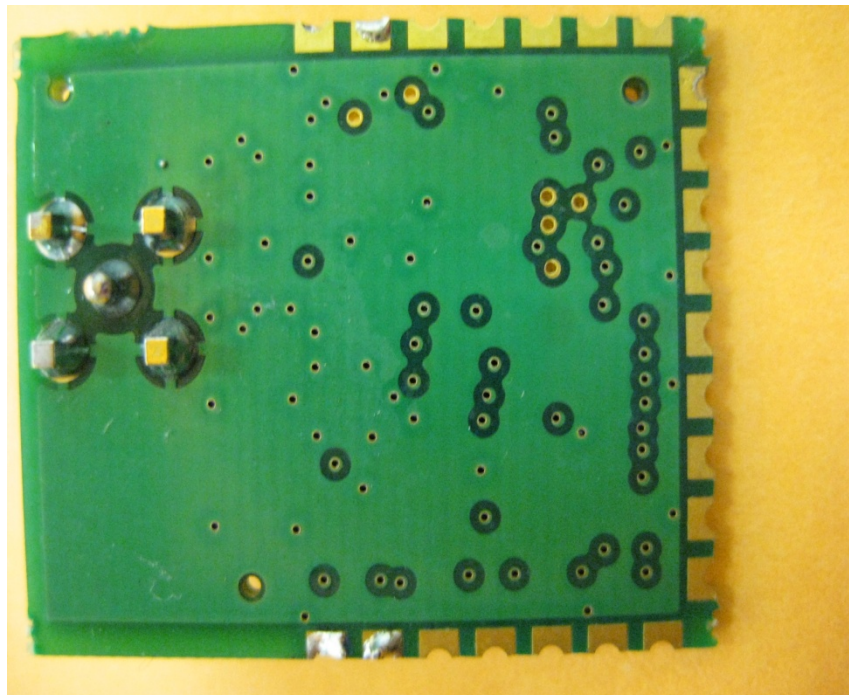

INTERNAL PHOTOS

| | |
|--------------|--------------|
| Company Name | Generac |
| Model # | 0H7699 |
| FCC ID # | VDE-0H7699 |
| IC # | 8036A-0H7699 |

INTERNAL PHOTOS

| | |
|--------------|--------------|
| Company Name | Generac |
| Model # | 0H7699 |
| FCC ID # | VDE-0H7699 |
| IC # | 8036A-0H7699 |