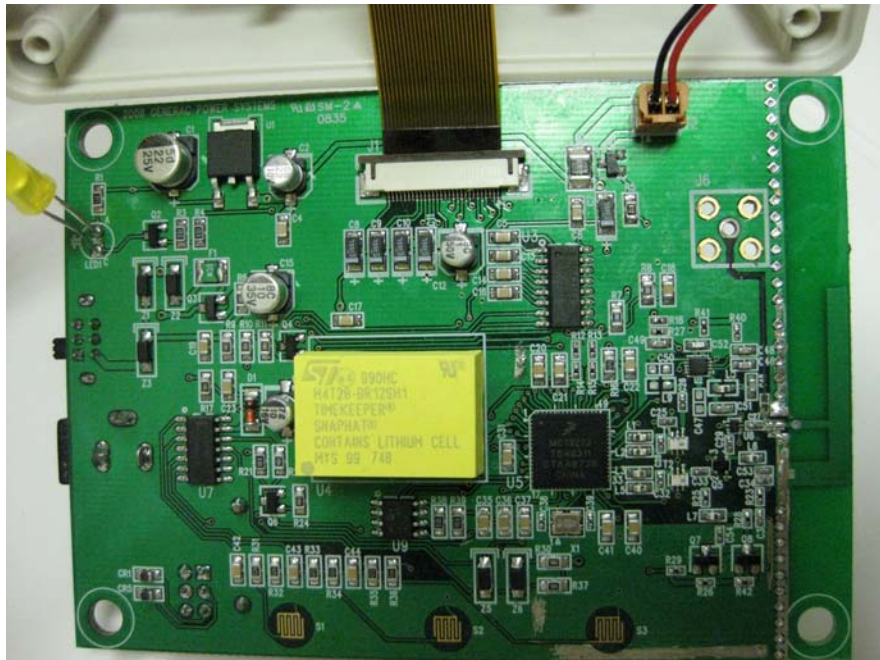

INTERNAL PHOTOS

COMPANY NAME:	Generac Power Systems, Inc.
PRODUCT NAME:	Remote Monitor-Base Station
MODEL NUMBER(S):	0G6020A
FCC ID #:	VDE-0G6020A
IC #:	8036A-0G6020A

Open for Inspection – View #1

INTERNAL PHOTOS

COMPANY NAME:	Generac Power Systems, Inc.
PRODUCT NAME:	Remote Monitor-Base Station
MODEL NUMBER(S):	0G6020A
FCC ID #:	VDE-0G6020A
IC #:	8036A-0G6020A

Open for Inspection – View #2

Open for Inspection – View #3

INTERNAL PHOTOS

COMPANY NAME:	Generac Power Systems, Inc.
PRODUCT NAME:	Remote Monitor-Base Station
MODEL NUMBER(S):	0G6020A
FCC ID #:	VDE-0G6020A
IC #:	8036A-0G6020A

Close-Up of Connections on RF Section – View #1

Close-Up of Connections on RF Section - View #2

INTERNAL PHOTOS

COMPANY NAME:	Generac Power Systems, Inc.
PRODUCT NAME:	Remote Monitor-Base Station
MODEL NUMBER(S):	0G6020A
FCC ID #:	VDE-0G6020A
IC #:	8036A-0G6020A