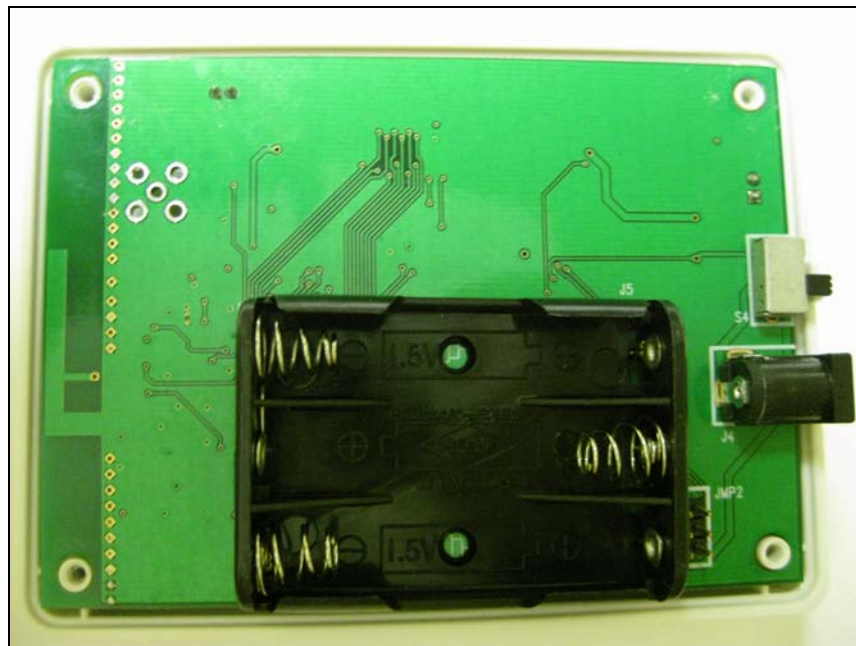

INTERNAL PHOTOS

COMPANY NAME:	Generac Power Systems, Inc.
PRODUCT NAME:	Remote Monitor-Base Station
MODEL NUMBER(S):	0G6020A
FCC ID #:	VDE-0G6020A
IC #:	8036A-0G6020A

Close-Up of Connections on RF Section – View #1

Close-Up of Connections on RF Section - View #2

INTERNAL PHOTOS

COMPANY NAME:	Generac Power Systems, Inc.
PRODUCT NAME:	Remote Monitor-Base Station
MODEL NUMBER(S):	0G6020A
FCC ID #:	VDE-0G6020A
IC #:	8036A-0G6020A

Close-Up of External Connection

INTERNAL PHOTOS

COMPANY NAME:	Generac Power Systems, Inc.
PRODUCT NAME:	Remote Monitor-Base Station
MODEL NUMBER(S):	0G6020A
FCC ID #:	VDE-0G6020A
IC #:	8036A-0G6020A

Back Side-Showing Battery Compartment - View #1

INTERNAL PHOTOS

COMPANY NAME:	Generac Power Systems, Inc.
PRODUCT NAME:	Remote Monitor-Base Station
MODEL NUMBER(S):	0G6020A
FCC ID #:	VDE-0G6020A
IC #:	8036A-0G6020A

Back Side-Showing Battery Compartment – View #2