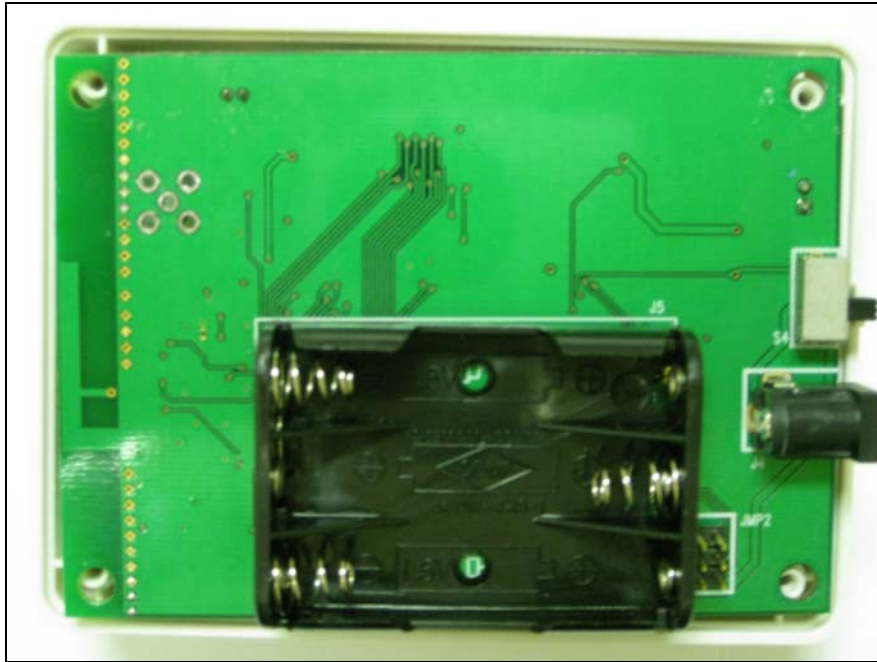

COMPANY NAME:	Generac Power Systems, Inc.
PRODUCT NAME:	Remote Monitor-Base Station
MODEL NUMBER(S):	0G6020A
FCC ID #:	VDE-0G6020A
IC #:	8036A-0G6020A

Open for Inspection – View #2

Open for Inspection – View #3

INTERNAL PHOTOS

COMPANY NAME:	Generac Power Systems, Inc.
PRODUCT NAME:	Remote Monitor-Base Station
MODEL NUMBER(S):	0G6020A
FCC ID #:	VDE-0G6020A
IC #:	8036A-0G6020A

Close-Up of Connections on RF Section – View #1

Close-Up of Connections on RF Section - View #2

INTERNAL PHOTOS

COMPANY NAME:	Generac Power Systems, Inc.
PRODUCT NAME:	Remote Monitor-Base Station
MODEL NUMBER(S):	0G6020A
FCC ID #:	VDE-0G6020A
IC #:	8036A-0G6020A

Close-Up of External Connection

INTERNAL PHOTOS

COMPANY NAME:	Generac Power Systems, Inc.
PRODUCT NAME:	Remote Monitor-Base Station
MODEL NUMBER(S):	0G6020A
FCC ID #:	VDE-0G6020A
IC #:	8036A-0G6020A

Back Side-Showing Battery Compartment - View #1