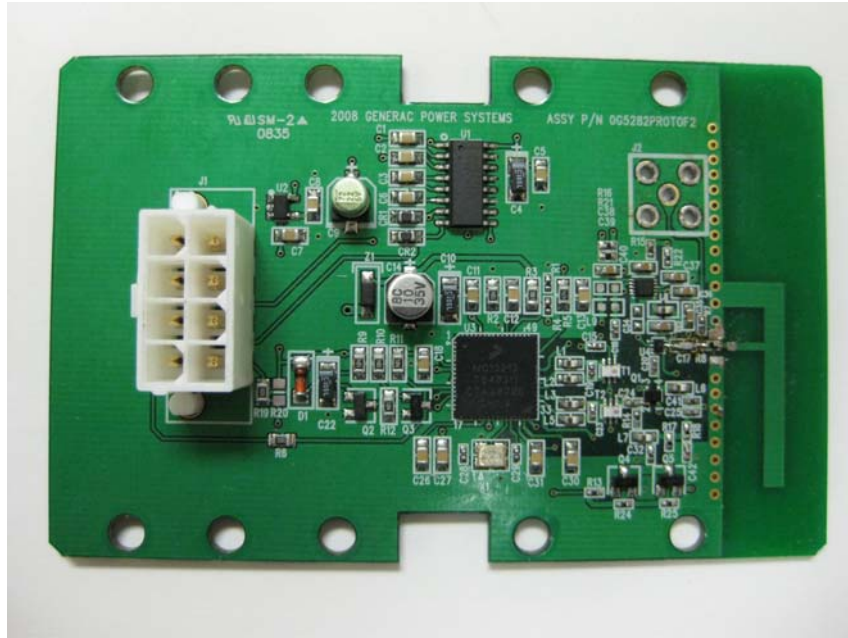

## INTERNAL PHOTOS

COMPANY NAME:	Generac Power Systems
PRODUCT NAME:	Remote Monitor: End Station
MODEL NUMBER(S):	0G6019A
FCC ID #:	VDE-0G6019A
IC #:	8036A-0G6019A

**Open for Inspection**

**Close-Up of Board, View #1**

## INTERNAL PHOTOS

COMPANY NAME:	Generac Power Systems
PRODUCT NAME:	Remote Monitor: End Station
MODEL NUMBER(S):	0G6019A
FCC ID #:	VDE-0G6019A
IC #:	8036A-0G6019A

Close-Up of Board, View #2

Close-Up of Board, View #3

INTERNAL PHOTOS

COMPANY NAME:	Generac Power Systems
PRODUCT NAME:	Remote Monitor: End Station
MODEL NUMBER(S):	0G6019A
FCC ID #:	VDE-0G6019A
IC #:	8036A-0G6019A

Close-Up

## INTERNAL PHOTOS

COMPANY NAME:	Generac Power Systems
PRODUCT NAME:	Remote Monitor: End Station
MODEL NUMBER(S):	0G6019A
FCC ID #:	VDE-0G6019A
IC #:	8036A-0G6019A

Back Side of Board, View #1

Back Side of Board, View #2