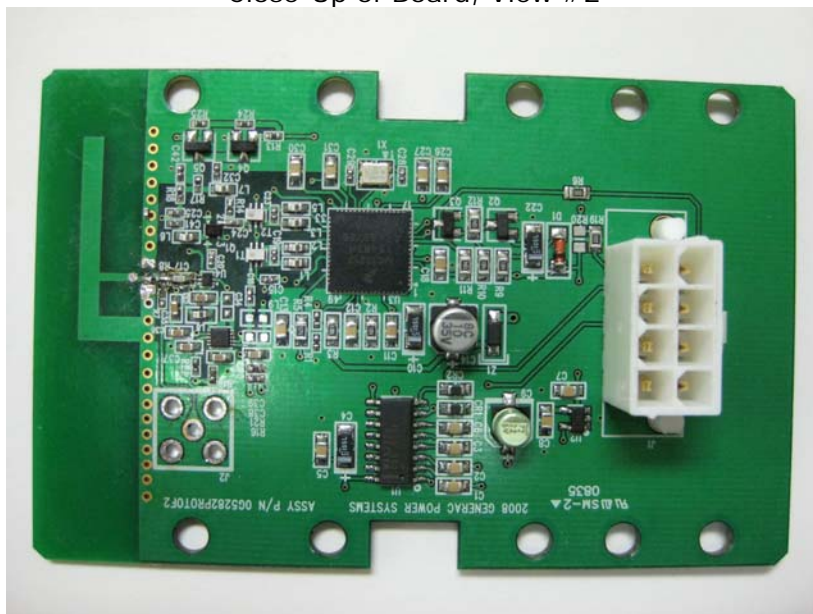

## INTERNAL PHOTOS

COMPANY NAME:	Generac Power Systems
PRODUCT NAME:	Remote Monitor: End Station
MODEL NUMBER(S):	0G6019A
FCC ID #:	VDE-0G6019A
IC #:	8036A-0G6019A

**Open for Inspection**

**Close-Up of Board, View #1**

## INTERNAL PHOTOS

COMPANY NAME:	Generac Power Systems
PRODUCT NAME:	Remote Monitor: End Station
MODEL NUMBER(S):	0G6019A
FCC ID #:	VDE-0G6019A
IC #:	8036A-0G6019A

Close-Up of Board, View #2

Close-Up of Board, View #3

INTERNAL PHOTOS

COMPANY NAME:	Generac Power Systems
PRODUCT NAME:	Remote Monitor: End Station
MODEL NUMBER(S):	0G6019A
FCC ID #:	VDE-0G6019A
IC #:	8036A-0G6019A

Close-Up

## INTERNAL PHOTOS

COMPANY NAME:	Generac Power Systems
PRODUCT NAME:	Remote Monitor: End Station
MODEL NUMBER(S):	0G6019A
FCC ID #:	VDE-0G6019A
IC #:	8036A-0G6019A

Back Side of Board, View #1

Back Side of Board, View #2