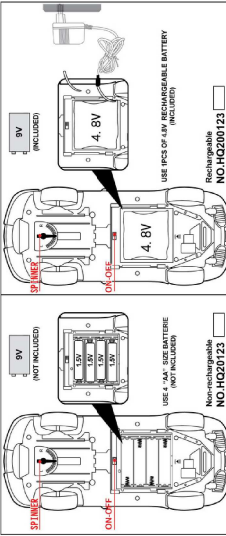

Functions of
radio controller

Specifications colours and contents may vary from illustrations

WARNING:
CHOKING HAZARD - Small parts.
Not for children under 3 years.

AGES 5+
2.4GHz
300m
1000
LIGHT
R/C

MADE IN CHINA
WARNING:
CHOKING HAZARD - Small parts.
Not for children under 3 years.