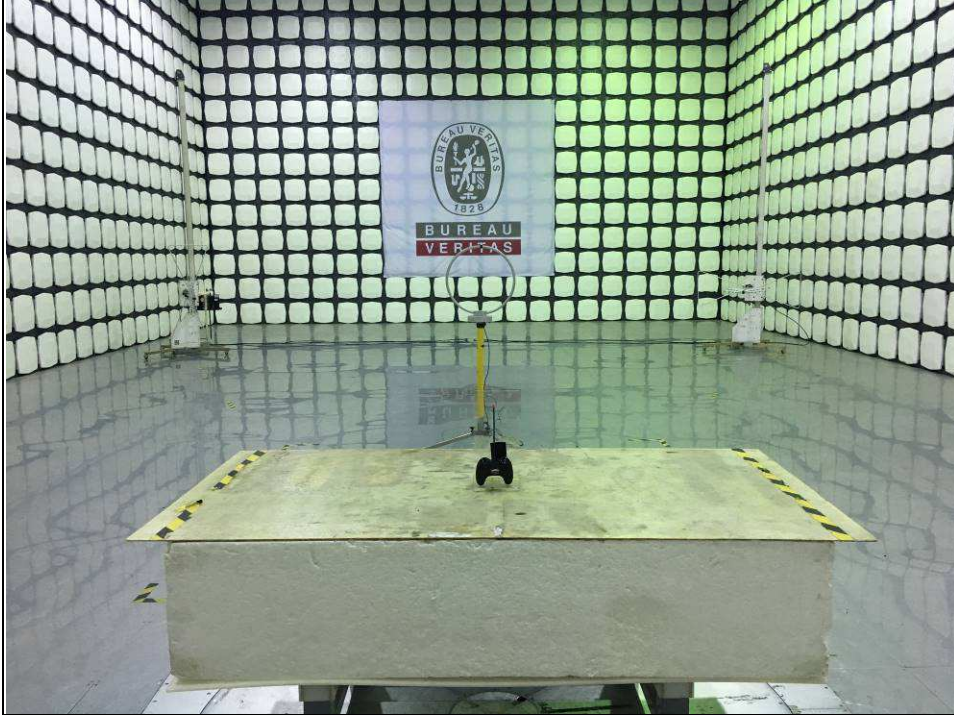

## SET-UP FOR RADIATED EMISSION TEST

Frequency Range < 9KHz ~ 30MHz >

Frequency Range < 30MHz~1GHz >

**BUREAU  
VERITAS**

Reference No.: 200611N013