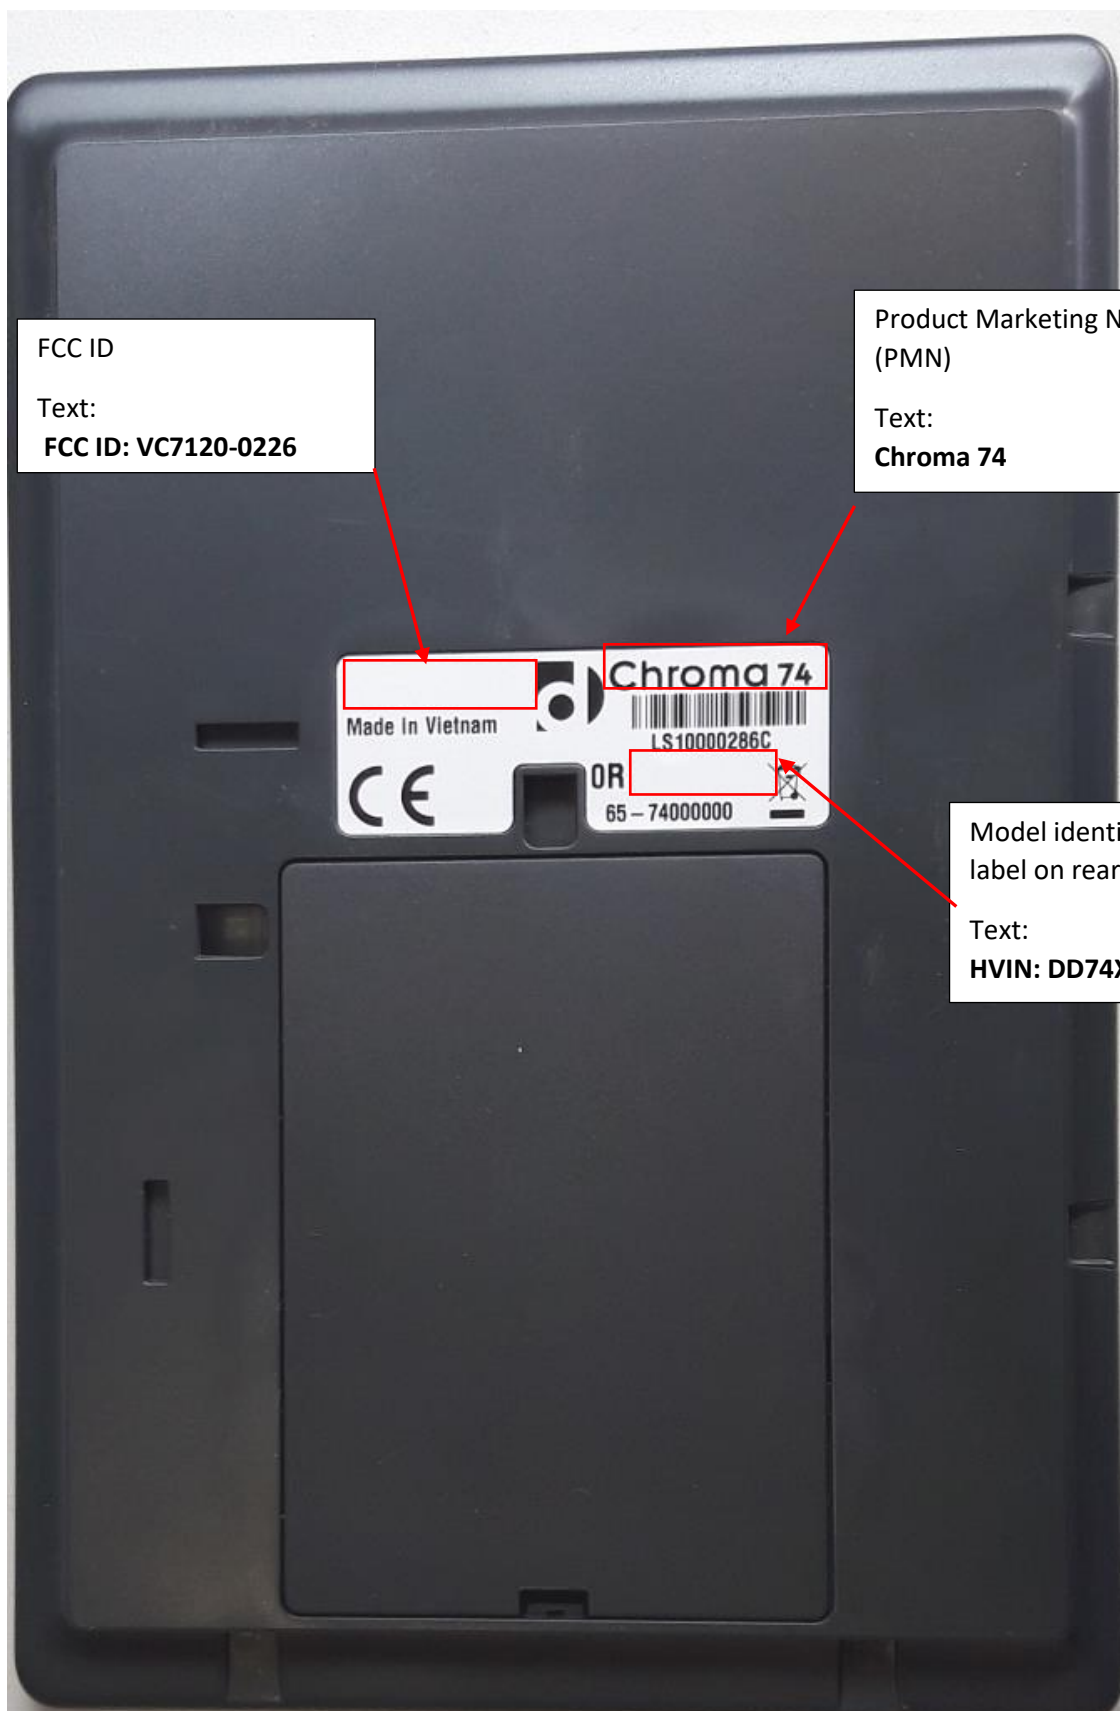

# DD74X (Chroma 74) Product identification and label positions

HVIN: DD74X

FCC: VC7120-0226

FCC ID  
Text:  
**FCC ID: VC7120-0226**

Product Marketing Name (PMN)  
Text:  
**Chroma 74**

Model identification label on rear cover  
Text:  
**HVIN: DD74X**