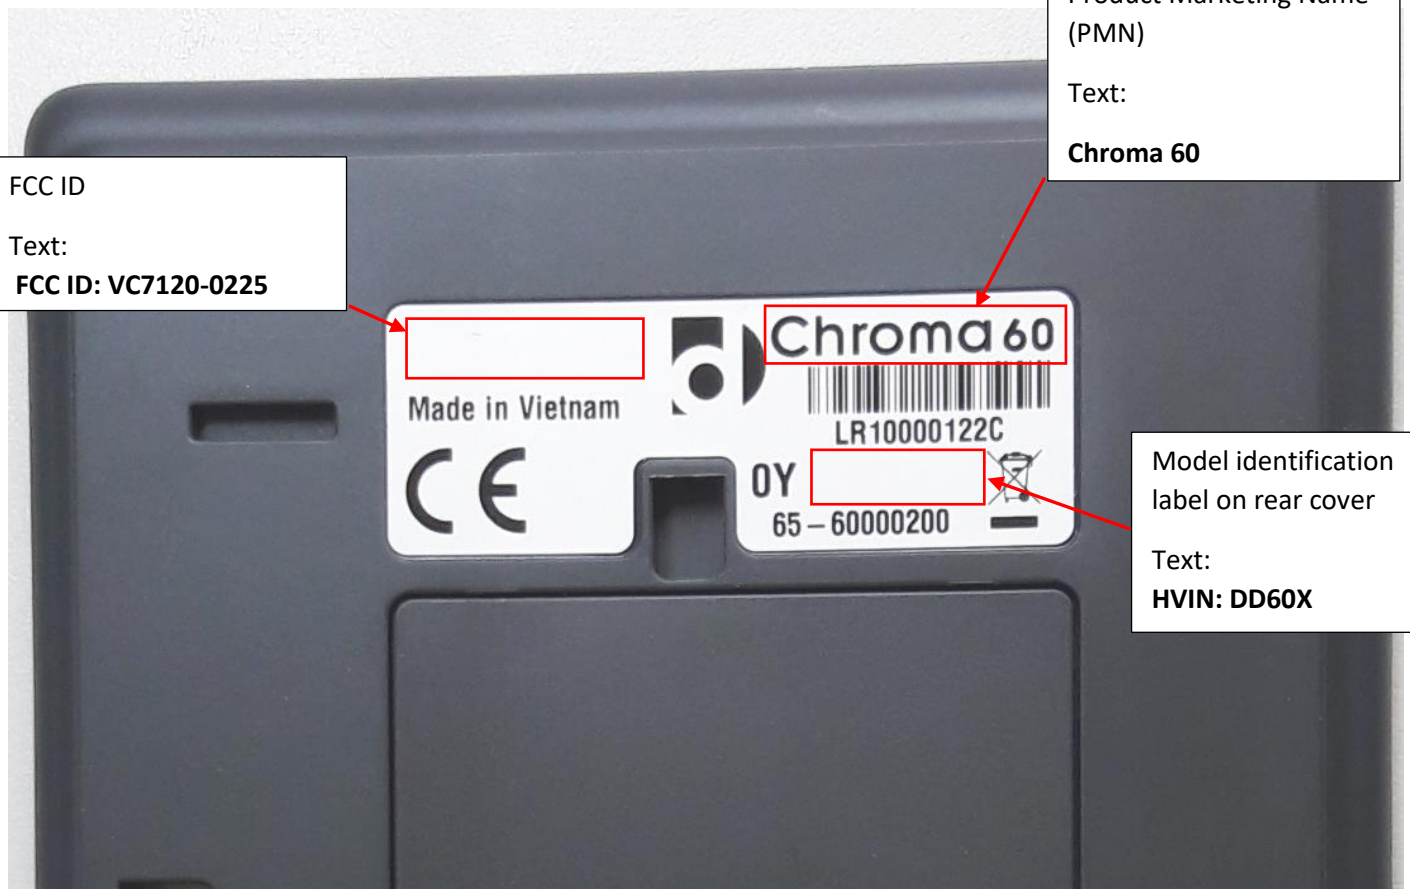

DD60X (Chroma 60) Product identification and label positions

HVIN: DD60X

FCC ID
Text:
FCC ID: VC7120-0225

Product Marketing Name (PMN)
Text:
Chroma 60

Model identification label on rear cover
Text:
HVIN: DD60X