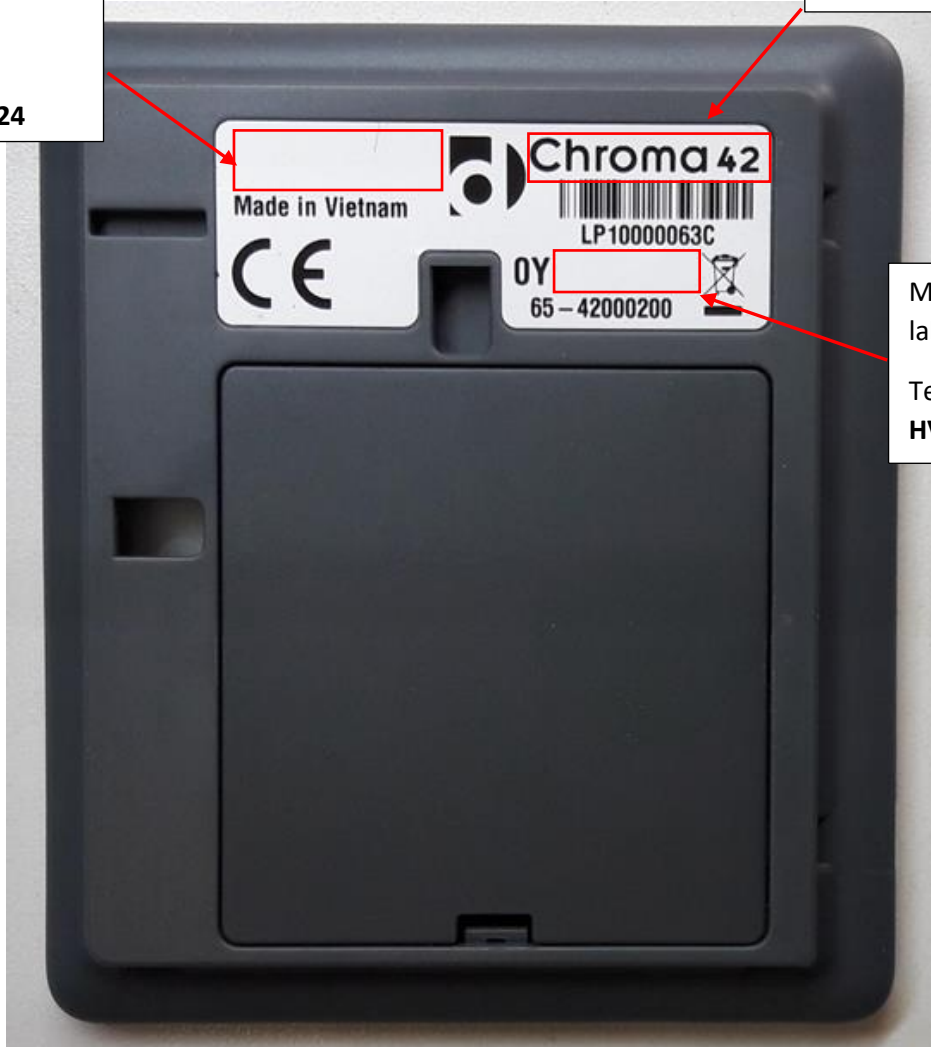

DD42X (Chroma 42) Product identification and label positions

HVIN: DD42X

FCC: VC7120-0224

Product Marketing Name (PMN)

Text:

Chroma 42

FCC ID

Text:

FCC ID: VC7120-0224

Model identification label on rear cover

Text:

HVIN: DD42X