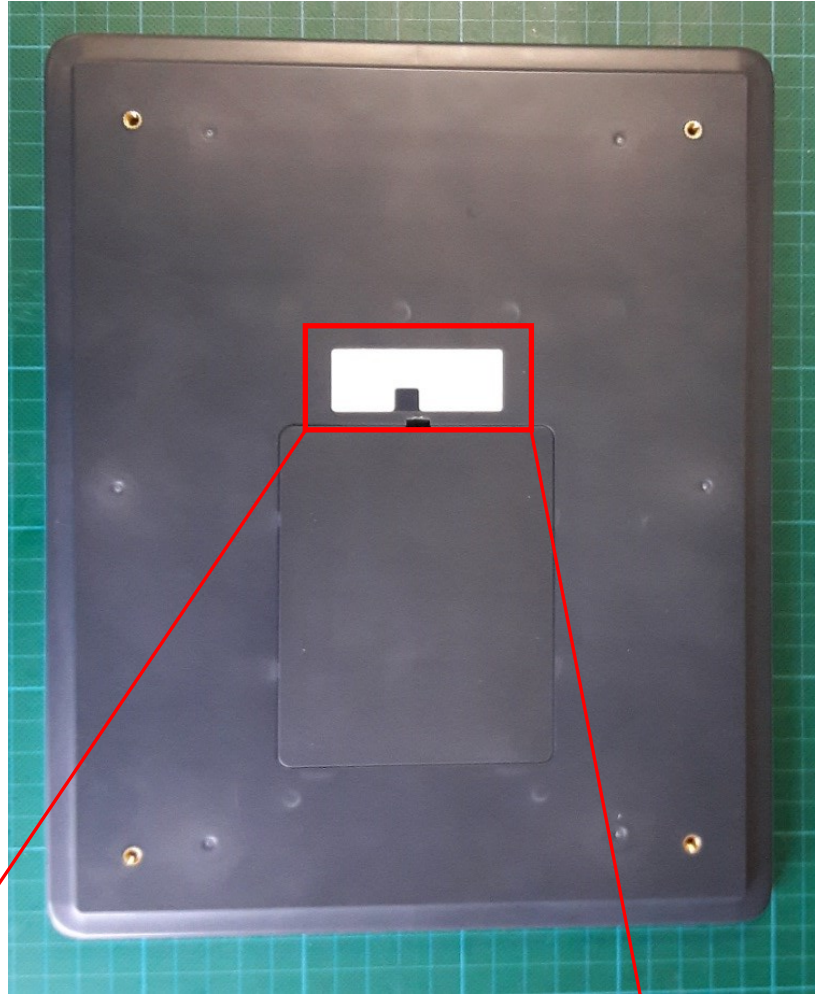

DD125X (Chroma 125) Product identification Label

HVIN: DD125X

FCC: VC7120-0213

(IC: 8910-1200213)

Label is placed on external face of rear cover, and is not removable.