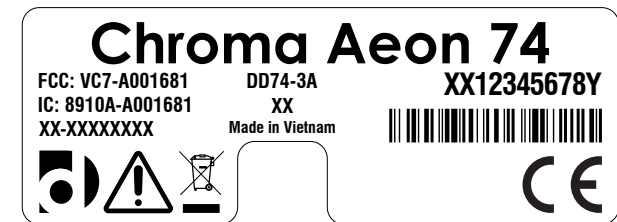

## REAR VIEW

TOP

BOTTOM

### NOTES

- 1 The artwork is printed via thermal transfer onto a white gloss polyester thermal transfer label with permanent adhesive backing.
- 2 The printed label is applied to the rear of the product as shown.

### ARTWORK – Chroma Aeon 74

Title: RATING PLATE LABEL ARTWORK AND LOCATION	
FCC ID: VC7-A001681	Model#: DD74-3A
ISED ID: 8910A-A001681	<b>Displaydata Ltd</b> Unit 12, Headley Park 10, Headley Road East, Woodley, Reading, Berkshire, RG5 4SW UK
Drawn: Dave Jones	
Date: 29/09/2022	