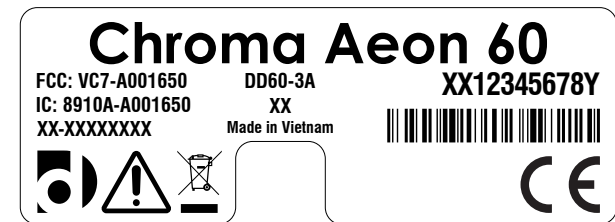

REAR VIEW

TOP

BOTTOM

ARTWORK – Chroma Aeon 60

NOTES

- 1 The artwork is printed via thermal transfer onto a white gloss polyester thermal transfer label with permanent adhesive backing.
- 2 The printed label is applied to the rear of the product as shown.

Title: RATING PLATE LABEL ARTWORK AND LOCATION	
FCC ID: VC7-A001650	Model#: DD60-3A
IC ID: 8910A-A001650	Displaydata Ltd Unit 12, Headley Park 10, Headley Road East, Woodley, Reading, Berkshire, RG5 4SW UK
Drawn: Dave Jones	
Date: 03/11/2023	